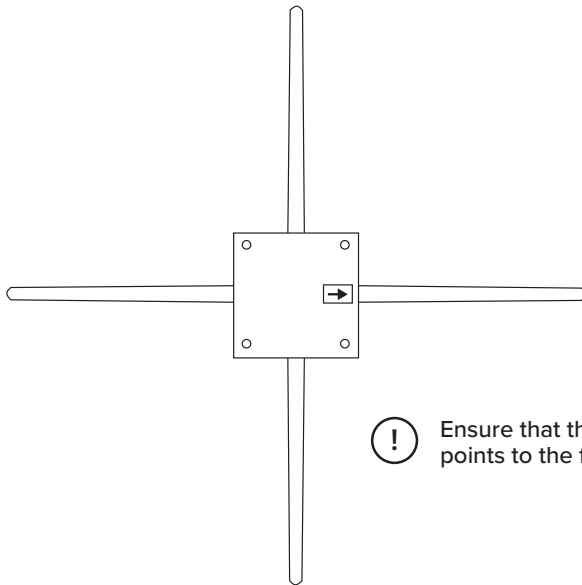

ARTICLE.

VERSION 1.0

Assembly Instructions

SPIN

Chair

ASSEMBLY INSTRUCTIONS

Read these instructions carefully and keep for future reference. Refer to parts inventory for guidance, and ensure you have all pieces before starting.

TIME

OF PEOPLE

DIFFICULTY

PARTS INVENTORY		
ID	DESCRIPTION	QTY
A	LEG BASE	1
B	WASHER 	4
C	BOLT 	4
D	ALLEN KEY 	1

1

! Ensure that the arrow label on base (A) points to the front of the chair when attached.