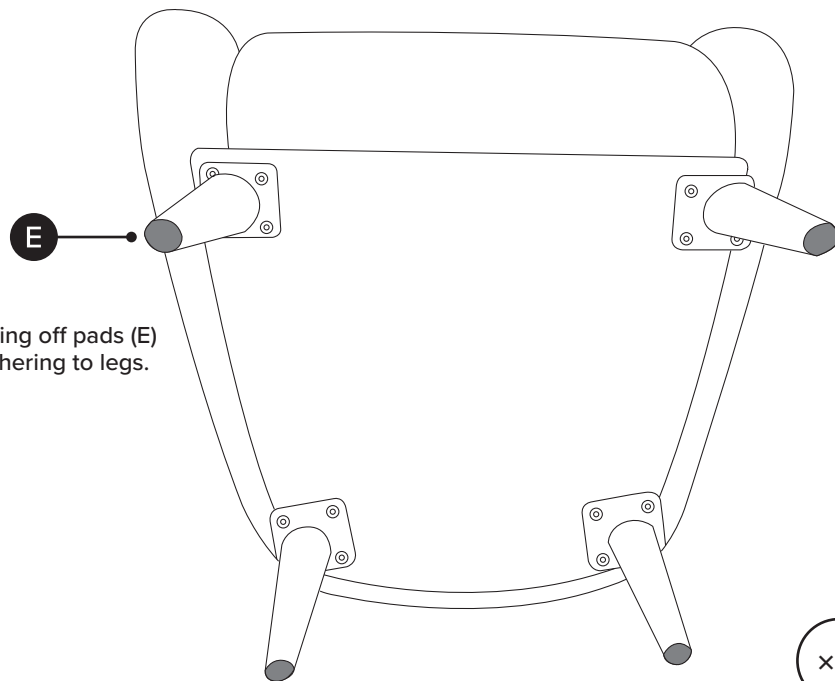

15 min

TIME

OF PEOPLE

DIFFICULTY

PARTS INVENTORY		
ID	DESCRIPTION	QTY
A	LEGS	4
B	BOLT 	12
C	WASHER 	12
D	ALLEN KEY 	1
E	FELT PAD 	4

1

2

x4