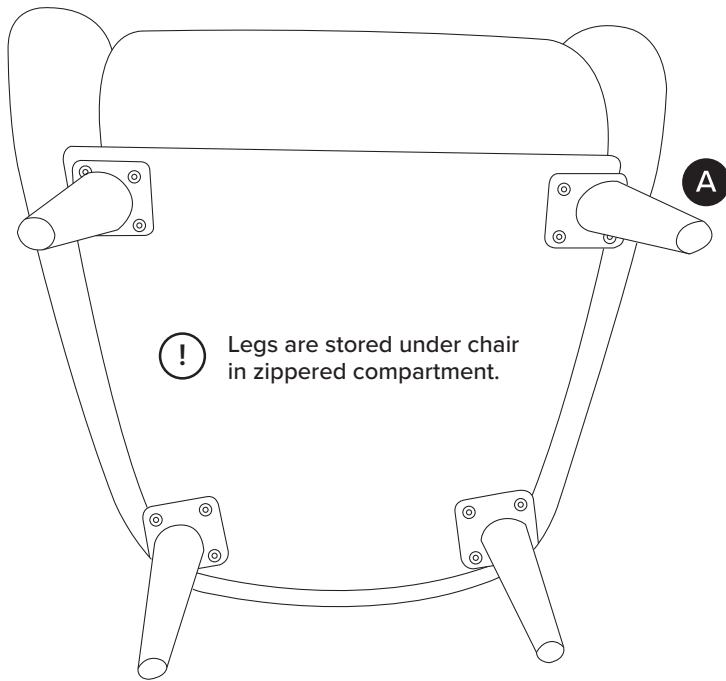

15 min

TIME

OF PEOPLE

DIFFICULTY

PARTS INVENTORY		
ID	DESCRIPTION	QTY
A	LEGS	4
B	BOLT 	12
C	WASHER 	12
D	ALLEN KEY 	1
E	FELT PAD 	4

1

2

x4