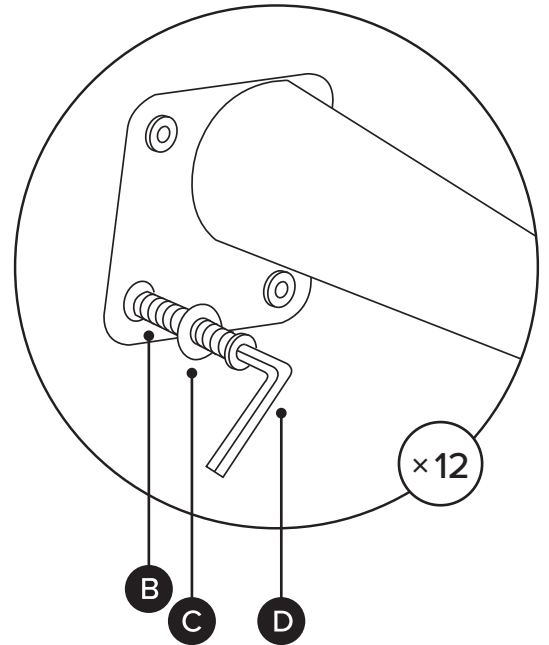

15 min

TIME

OF PEOPLE

DIFFICULTY

PARTS INVENTORY		
ID	DESCRIPTION	QTY
A	LEGS	4
B	BOLT 	12
C	WASHER 	12
D	ALLEN KEY 	1
E	FELT PAD 	4

1

2

x4