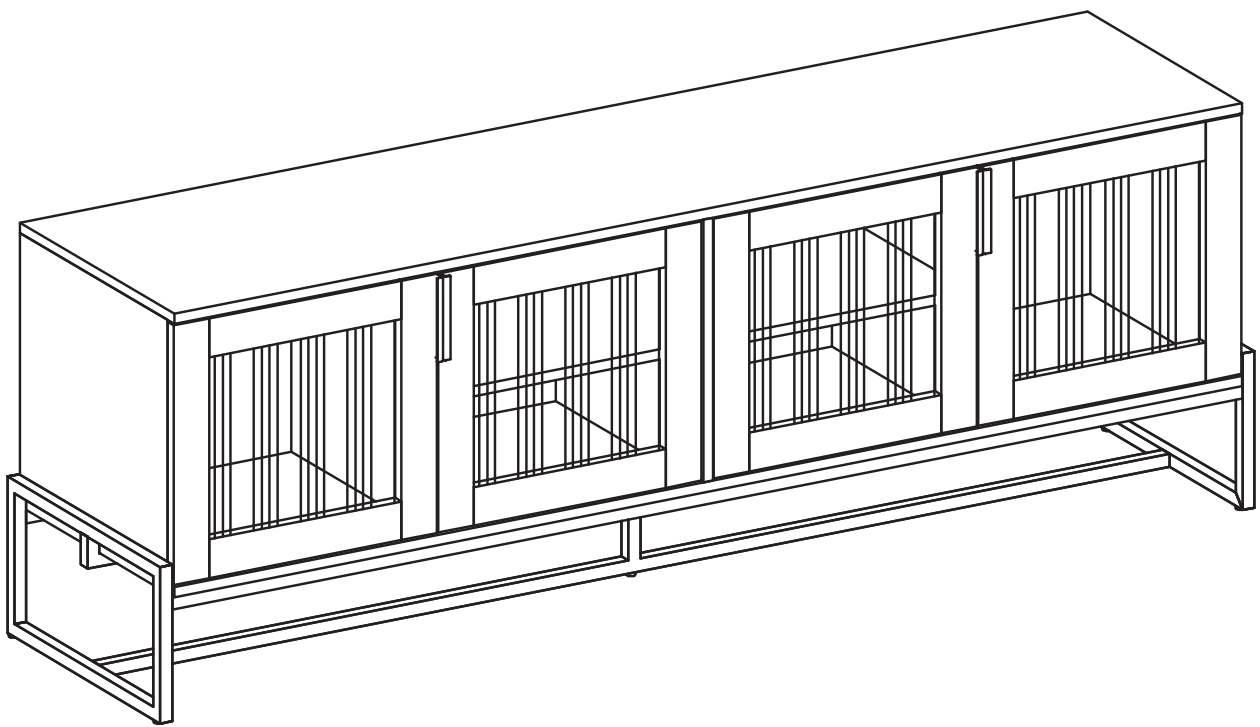

ARTICLE.

VERSION 1.0

Assembly Instructions

OSCURO

73" Cabinet

ASSEMBLY INSTRUCTIONS

Read these instructions carefully and keep for future reference. Refer to parts inventory for guidance, and ensure you have all pieces before starting.

TIME

OF PEOPLE

DIFFICULTY

PARTS INVENTORY		
ID	DESCRIPTION	QTY
A	SHELF PIN 	8
B	SHELF	2

1

! Insert shelf pins (A) at desired height.

2

! Adjust levelers on leg frame as needed.