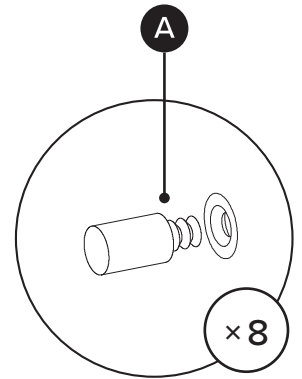

TIME

OF PEOPLE

DIFFICULTY

PARTS INVENTORY		
ID	DESCRIPTION	QTY
A	SHELF PIN 	8
B	SHELF	2

1

! Insert shelf pins (A) at desired height.

2

! Adjust levelers on leg frame as needed.