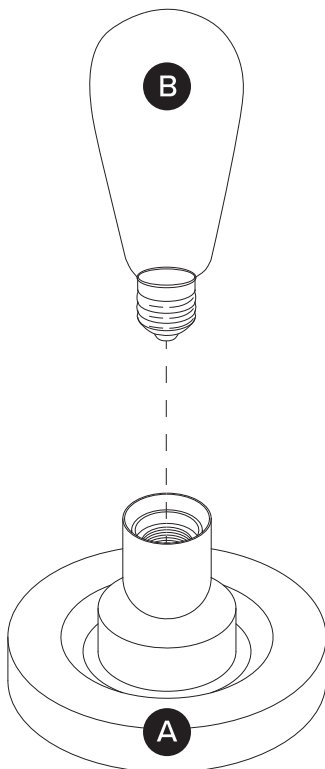

ARTICLE.

VERSION 1.1

Assembly Instructions

ORB

Table Lamp

ASSEMBLY INSTRUCTIONS

Read these instructions carefully and keep for future reference. Refer to parts inventory for guidance, and ensure you have all pieces before starting.

TIME

OF PEOPLE

DIFFICULTY

TOOL FREE

PARTS INVENTORY		
ID	DESCRIPTION	QTY
A	BASE & CORD	1
B	BULB (E26 2W LED G80)	1
C	GLASS GLOBE	1

1

2