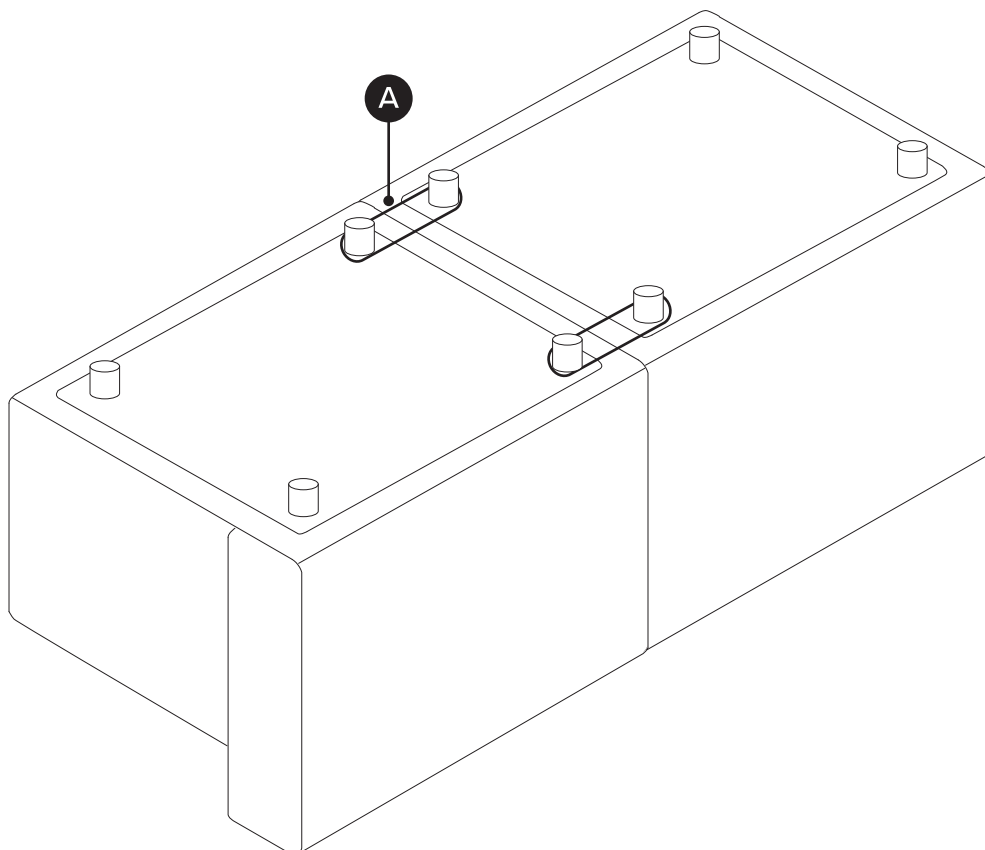

10 min

TIME

1

DIFFICULTY

OF PEOPLE

TOOL FREE

PARTS INVENTORY		
ID	DESCRIPTION	QTY
A	RUBBER CONNECTOR	2

SOLAE MODULES