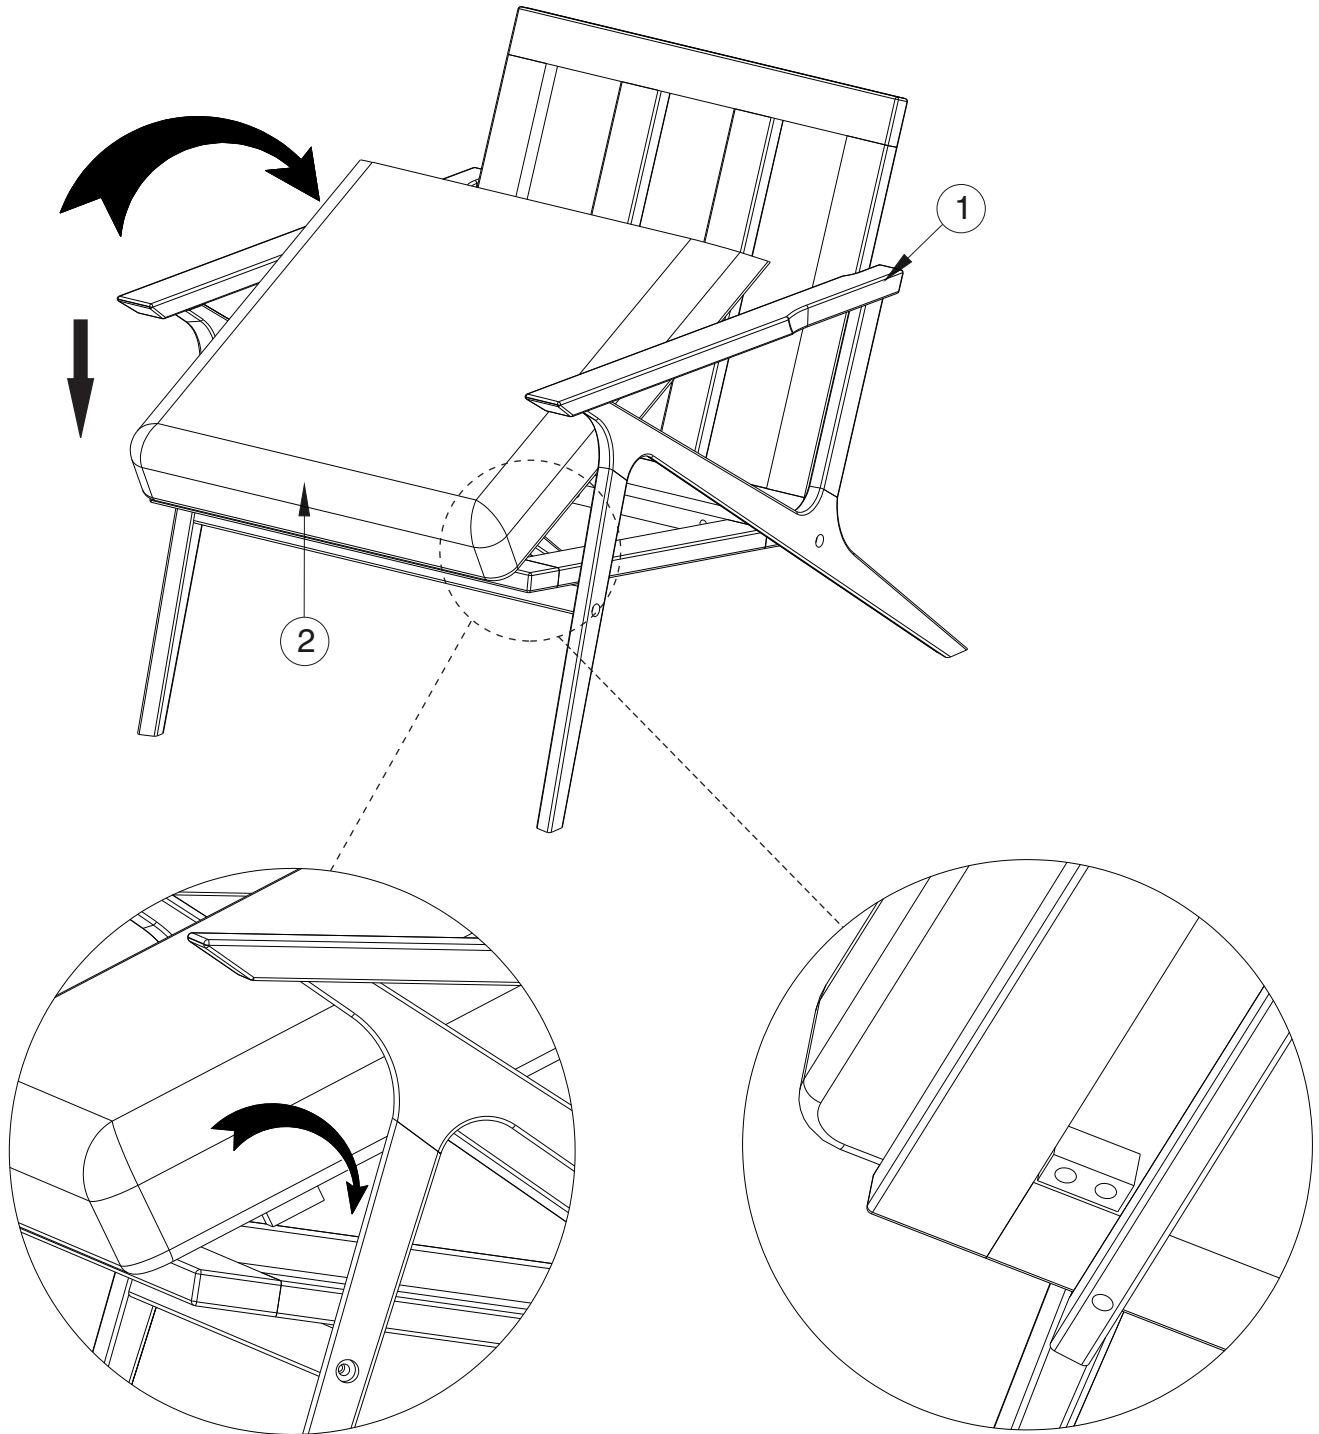

Assembly Instructions

OTIO LOUNGE CHAIR