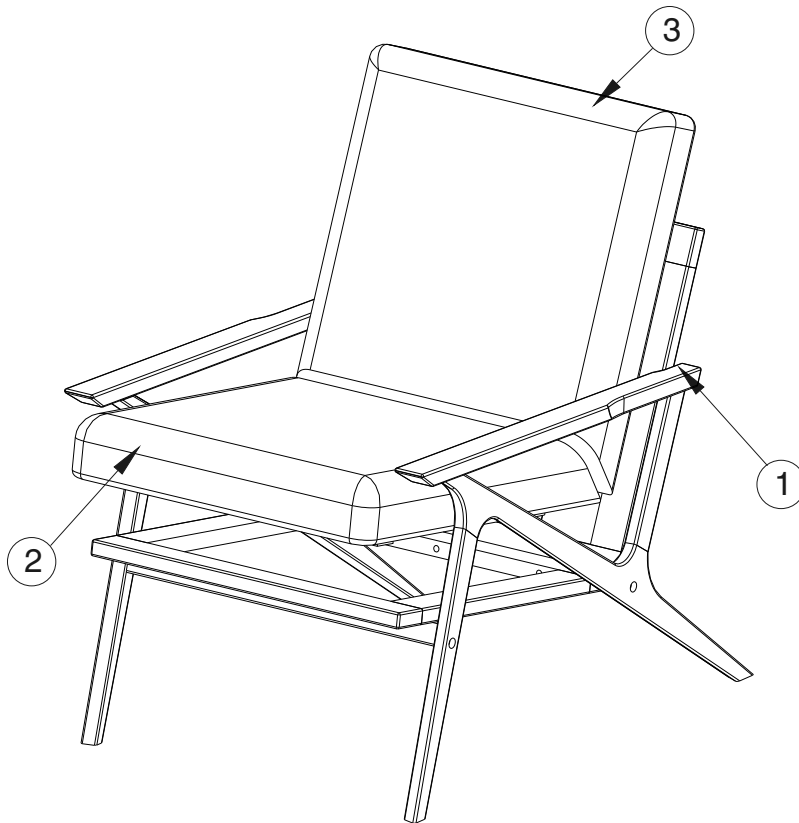

## OTIO LOUNGE CHAIR

### PARTS LIST (Included)

| PART ID | QUANTITY | DIMENSIONS (INCH)     |
|---------|----------|-----------------------|
| 1       | 1        | 24" x 22.1" x 3.9"    |
| 2       | 1        | 30.5" x 26.3" x 28.9" |
| 3       | 1        | 22.9" x 22.1" x 3.9"  |