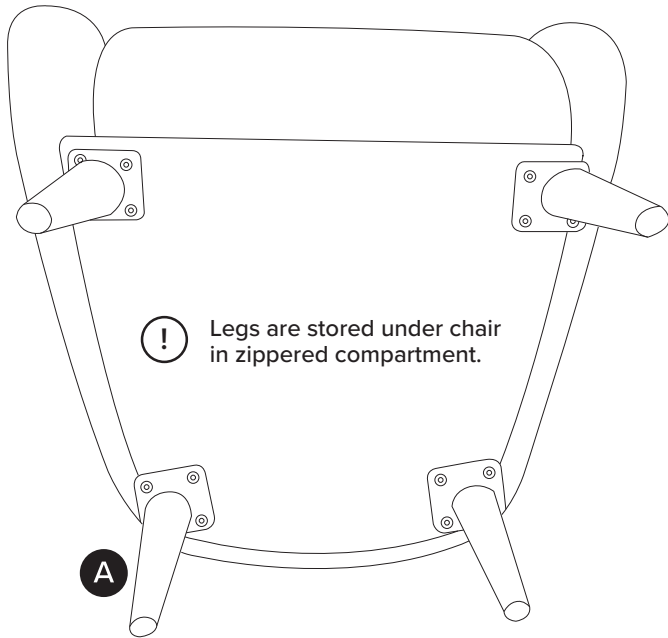

TIME

OF PEOPLE

DIFFICULTY

PARTS INVENTORY		
ID	DESCRIPTION	QTY
A	LEGS	4
B	BOLT 	12
C	WASHER 	12
D	ALLEN KEY 	1
E	FELT PAD 	4

1

2

! Fully tighten all bolts once legs are aligned properly.

! Peel backing off pads (E) before adhering to legs.