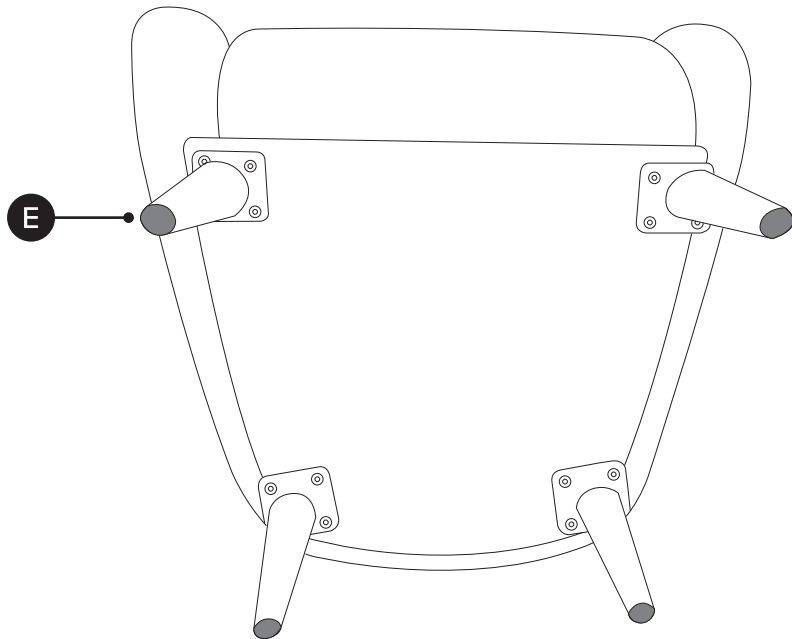

TIME

OF PEOPLE

DIFFICULTY

PARTS INVENTORY		
ID	DESCRIPTION	QTY
A	LEGS	4
B	BOLT 	12
C	WASHER 	12
D	ALLEN KEY 	1
E	FELT PAD 	4

1

2

! Fully tighten all bolts once legs are aligned properly.

! Peel backing off pads (E) before adhering to legs.