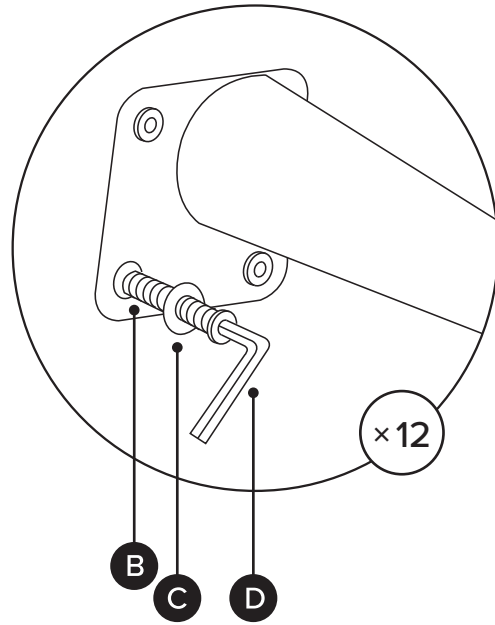

TIME

OF PEOPLE

DIFFICULTY

PARTS INVENTORY		
ID	DESCRIPTION	QTY
A	LEGS	4
B	BOLT 	12
C	WASHER 	12
D	ALLEN KEY 	1
E	FELT PAD 	4

1

2

! Fully tighten all bolts once legs are aligned properly.

! Peel backing off pads (E) before adhering to legs.