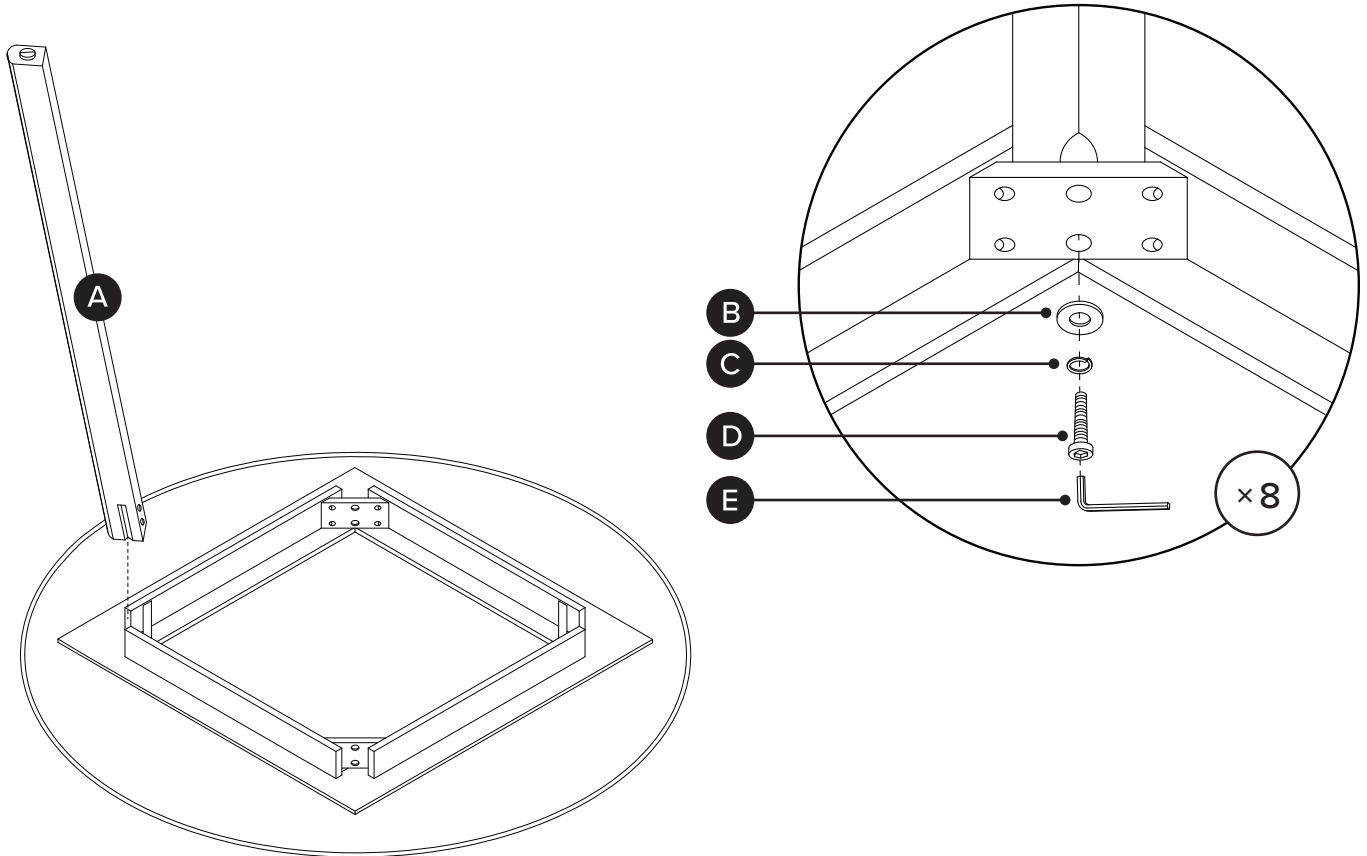

1

! Adjust levelers on legs as needed.