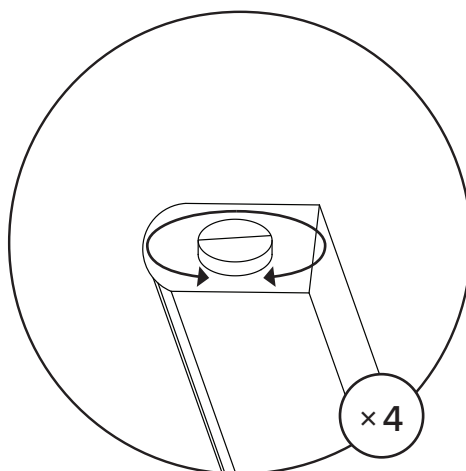

1

! Adjust levelers on legs as needed.