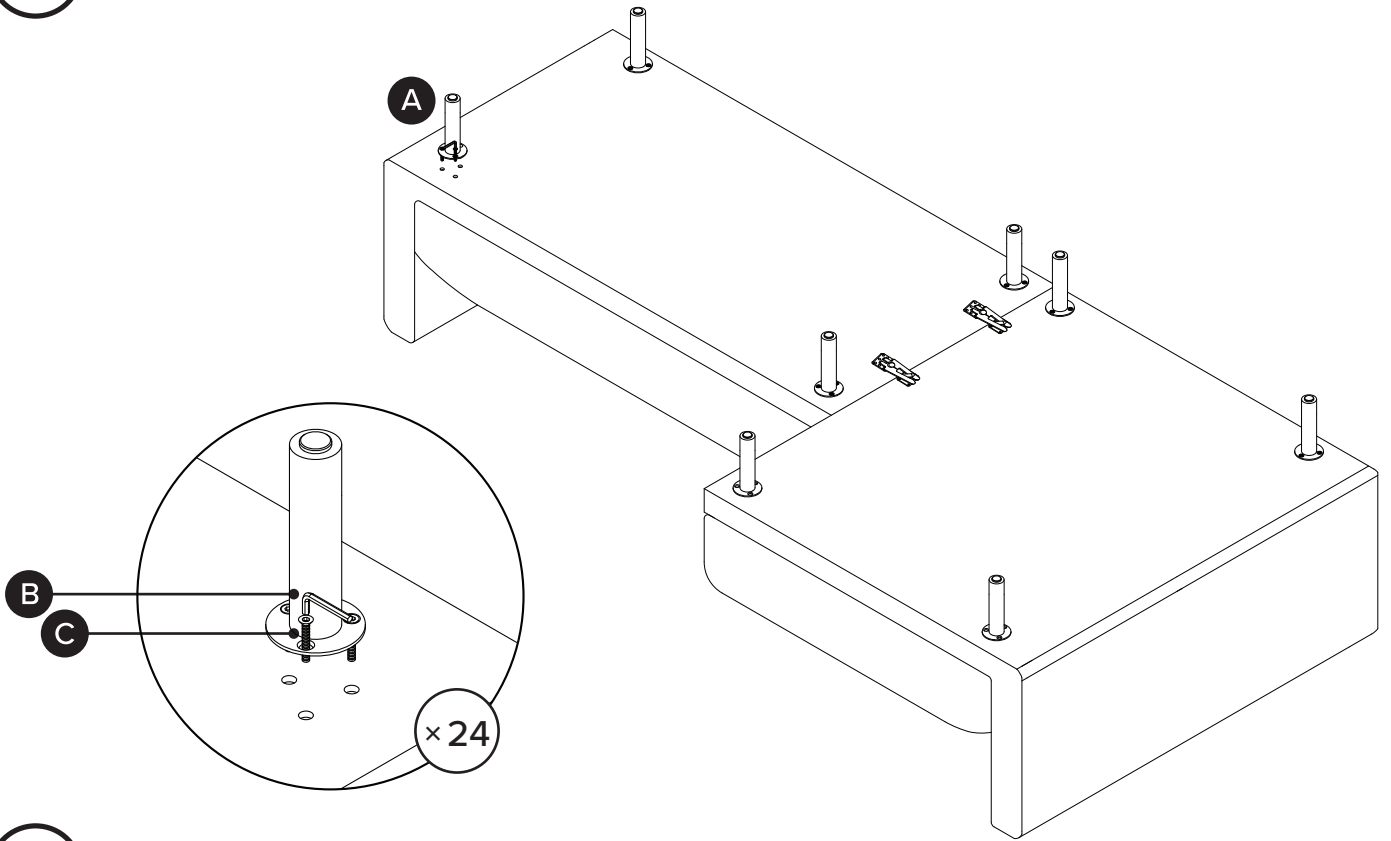

# OF PEOPLE

DIFFICULTY

PARTS INVENTORY		
ID	DESCRIPTION	QTY
A	LEG	8
B	ALLEN KEY 	1
C	M8 × 40MM BOLT 	24

1

2