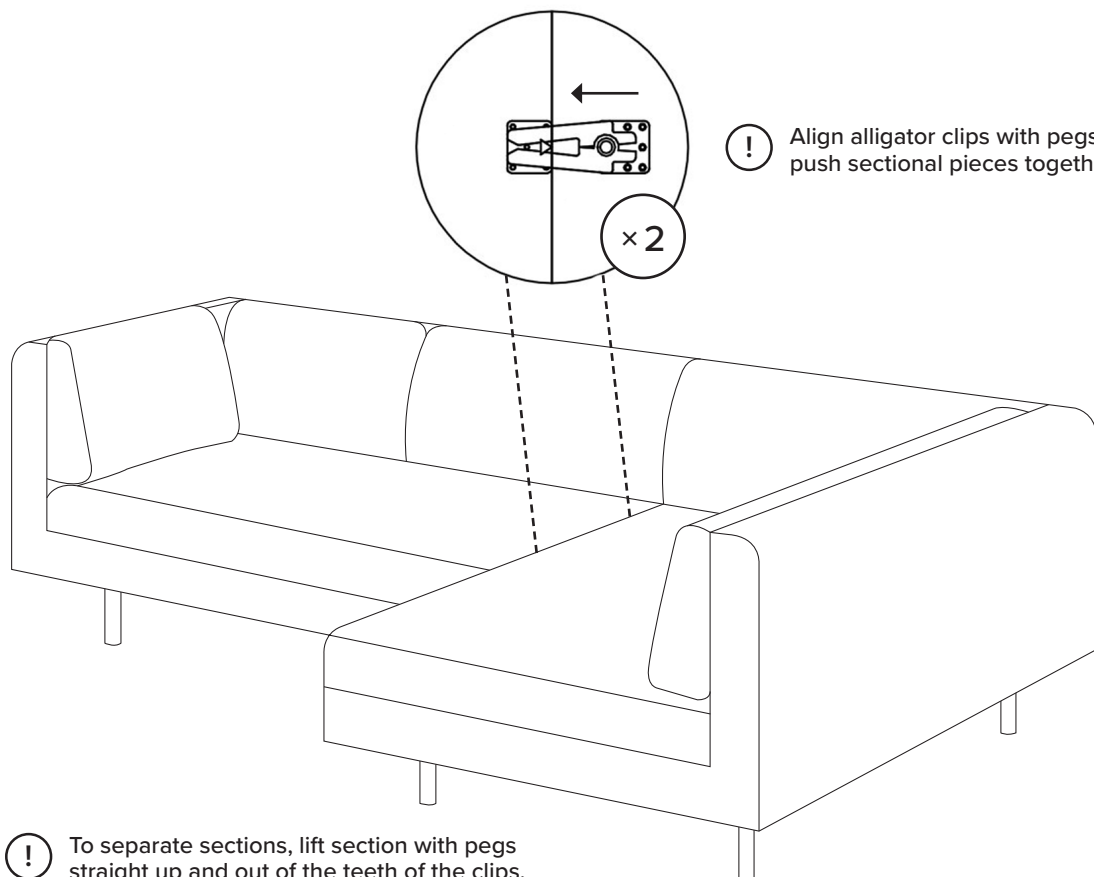

ARTICLE.

VERSION 1.0

Assembly Instructions

LAPPI

Right Sectional Sofa

ASSEMBLY INSTRUCTIONS

Read these instructions carefully and keep for future reference. Refer to parts inventory for guidance, and ensure you have all pieces before starting.

TIME

OF PEOPLE

DIFFICULTY

PARTS INVENTORY		
ID	DESCRIPTION	QTY
A	LEG	8
B	ALLEN KEY 	1
C	M8 × 40MM BOLT 	24

1

2

! To separate sections, lift section with pegs straight up and out of the teeth of the clips.