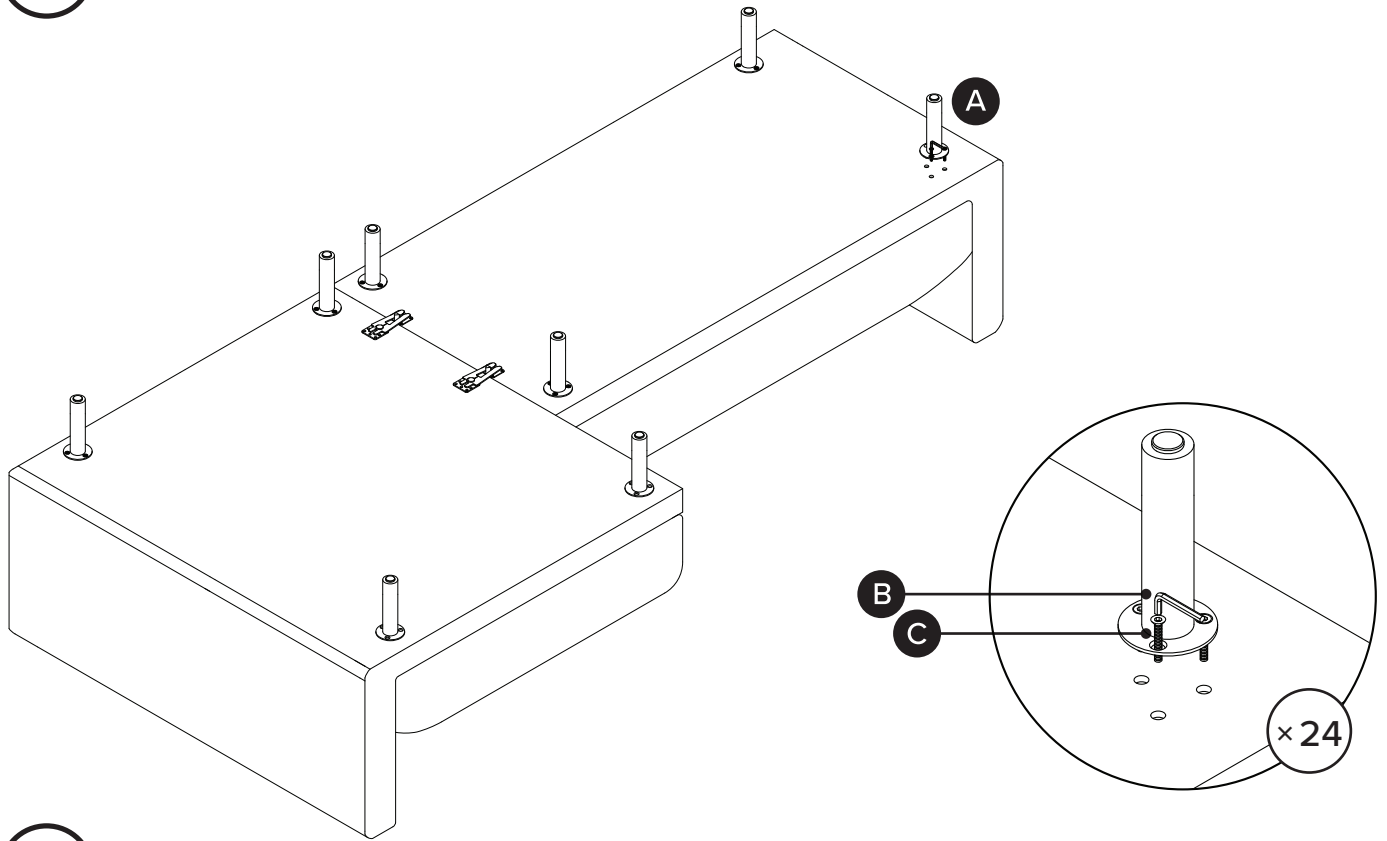

TIME

OF PEOPLE

DIFFICULTY

PARTS INVENTORY		
ID	DESCRIPTION	QTY
A	LEG	8
B	ALLEN KEY 	1
C	M8 × 40MM BOLT 	24

1

2

! To separate sections, lift section with pegs straight up and out of the teeth of the clips.