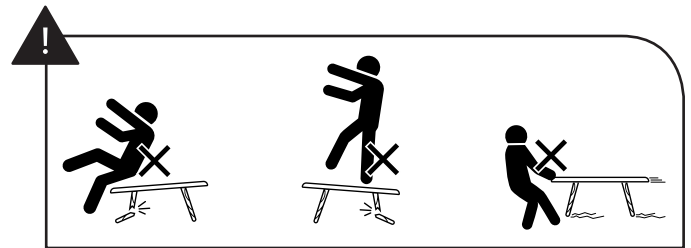

TIME

OF PEOPLE

DIFFICULTY

! Hardware may loosen over time, check the bolts regularly and tighten if necessary.

PARTS INVENTORY		
ID	DESCRIPTION	QTY
A	LEG	4
B	WASHER 	8
C	LOCK WASHER 	8
D	M8 × 6MM NUT 	8
E	WRENCH 	1