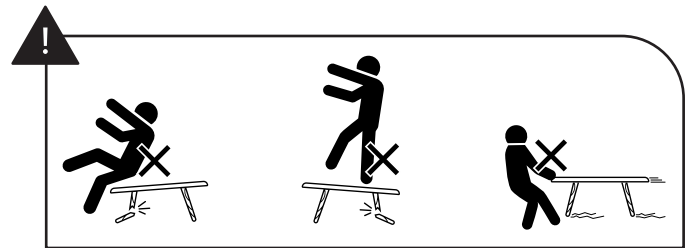

TIME

OF PEOPLE

DIFFICULTY

! Hardware may loosen over time, check the bolts regularly and tighten if necessary.

PARTS INVENTORY		
ID	DESCRIPTION	QTY
A	LEG	4
B	ALLEN KEY 	1
C	M8 × 20MM BOLT (1 SPARE INCLUDED) 	12 + 1
D	LOCK WASHER (1 SPARE INCLUDED) 	12 + 1
E	WASHER (1 SPARE INCLUDED) 	12 + 1