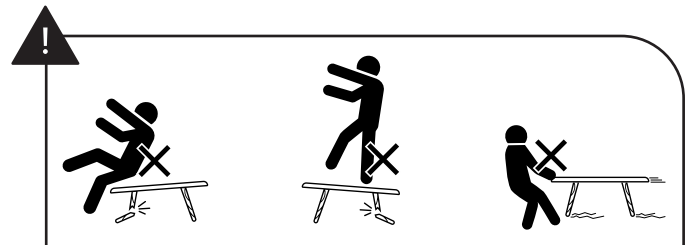

15 min

TIME

OF PEOPLE

DIFFICULTY

Hardware may loosen over time, check the bolts regularly and tighten if necessary.

PARTS INVENTORY		
ID	DESCRIPTION	QTY
A	LEG	4
B	ALLEN KEY 	1
C	M8 × 20MM BOLT (1 SPARE INCLUDED) 	12 + 1
D	LOCK WASHER (1 SPARE INCLUDED) 	12 + 1
E	WASHER (1 SPARE INCLUDED) 	12 + 1