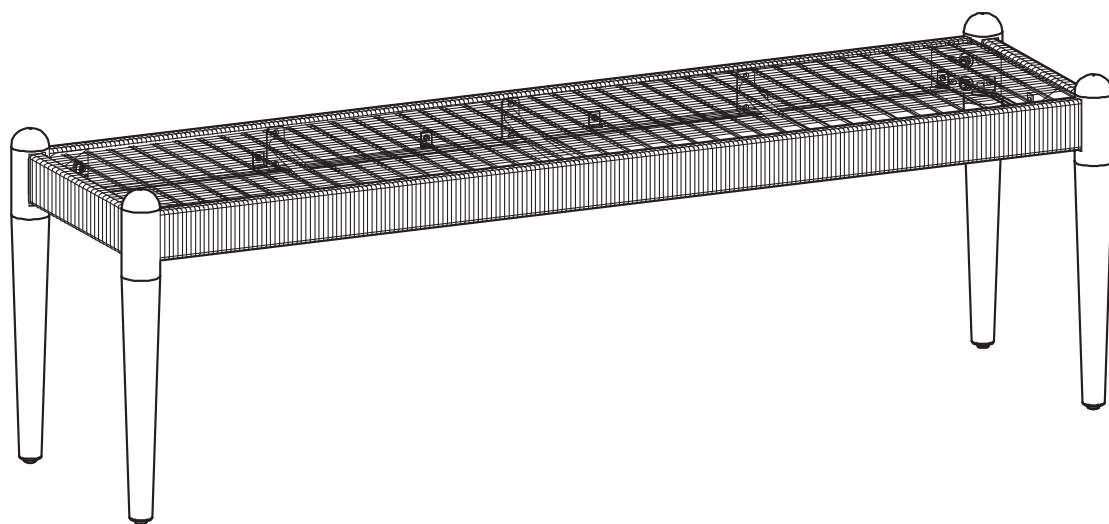

ARTICLE.

VERSION 1.0

Assembly Instructions

OTESSA

Bench

ASSEMBLY INSTRUCTIONS

Read these instructions carefully and keep for future reference. Refer to parts inventory for guidance, and ensure you have all pieces before starting.

15 min

TIME

OF PEOPLE

DIFFICULTY

! Hardware may loosen over time, check the bolts regularly and tighten if necessary.

PARTS INVENTORY		
ID	DESCRIPTION	QTY
A	LEG	4
B	WASHER 	8
C	LOCK WASHER 	8
D	NUT 	8
E	WRENCH 	1