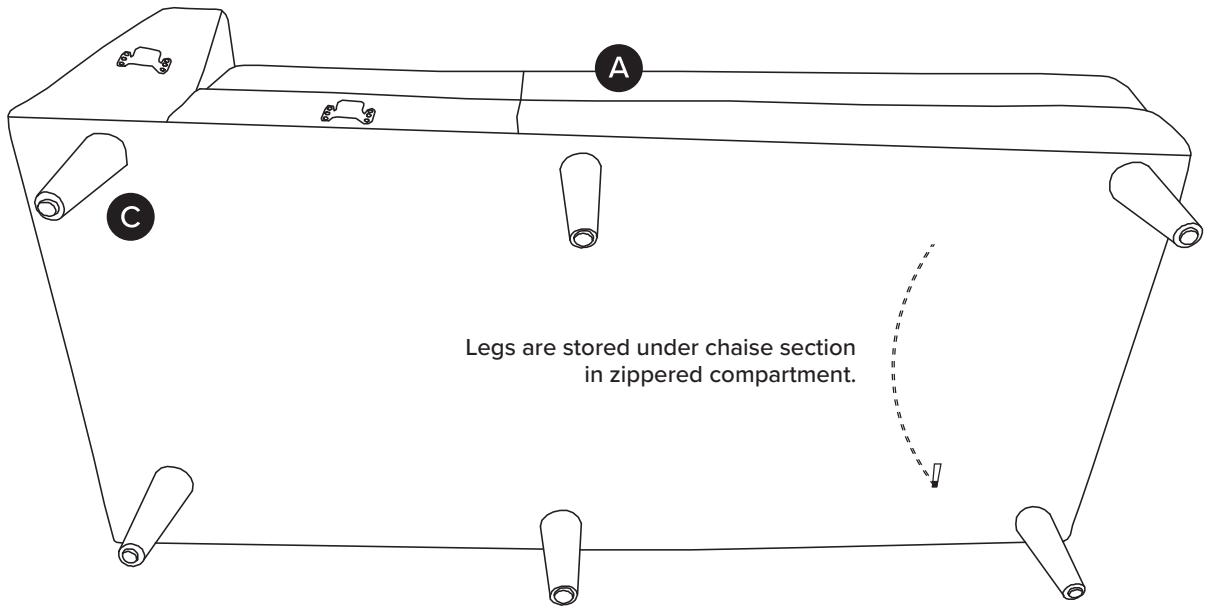

20 min

TIME

2

DIFFICULTY

OF PEOPLE

TOOL FREE

PARTS LIST		
ID	DESCRIPTION	QTY
A	RIGHT CHAISE SECTION	1
B	SOFA SECTION	1
C	LEG	10

1