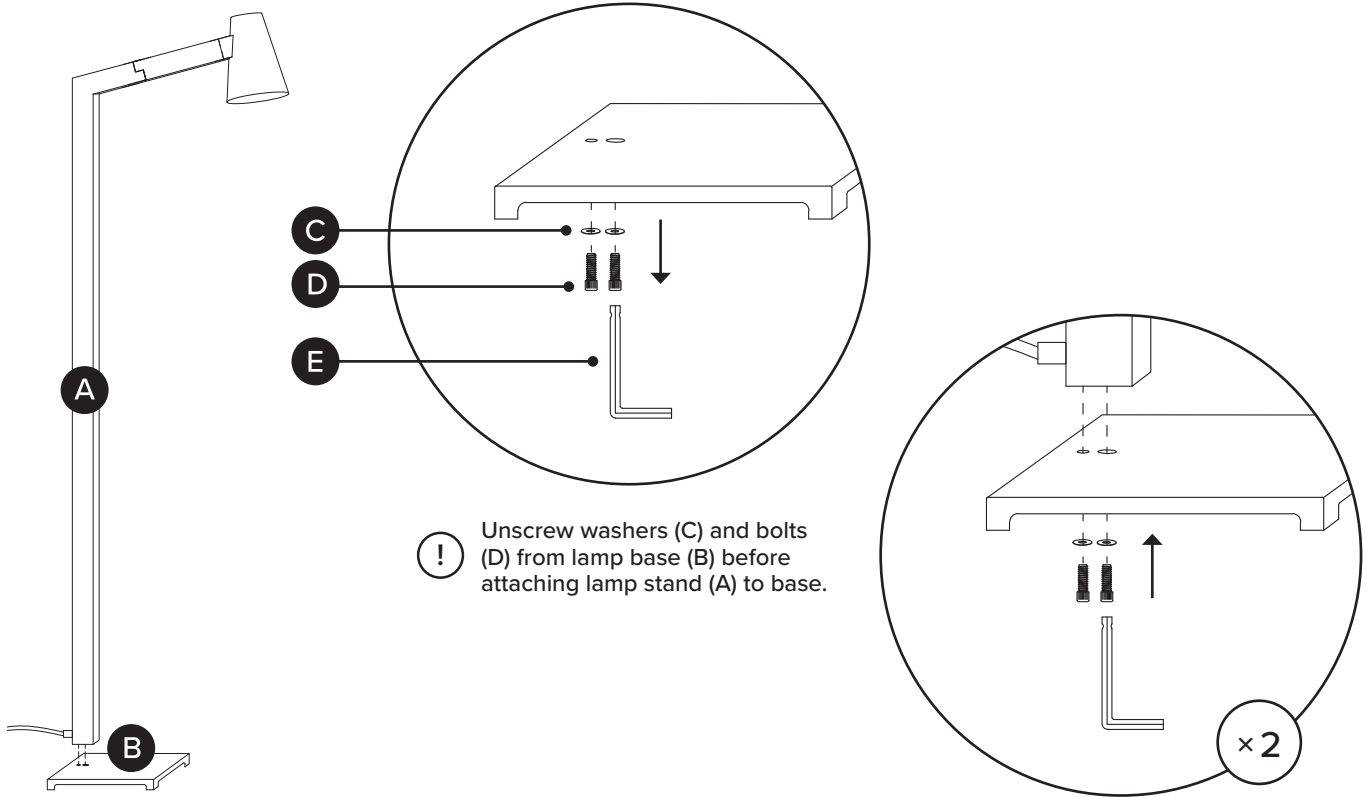

ARTICLE.

VERSION 1.2

Assembly Instructions

AXIS

Floor Lamp

ASSEMBLY INSTRUCTIONS

Read these instructions carefully and keep for future reference. Refer to parts inventory for guidance, and ensure you have all pieces before starting.

15 min

TIME

OF PEOPLE

DIFFICULTY

PARTS INVENTORY		
ID	DESCRIPTION	QTY
A	LAMP	1
B	BASE	1
C	WASHER (PRE-INSTALLED) 	2
D	M6 × 20MM BOLT (PRE-INSTALLED) 	2
E	ALLEN KEY 	1
F	BULB	1

1

2