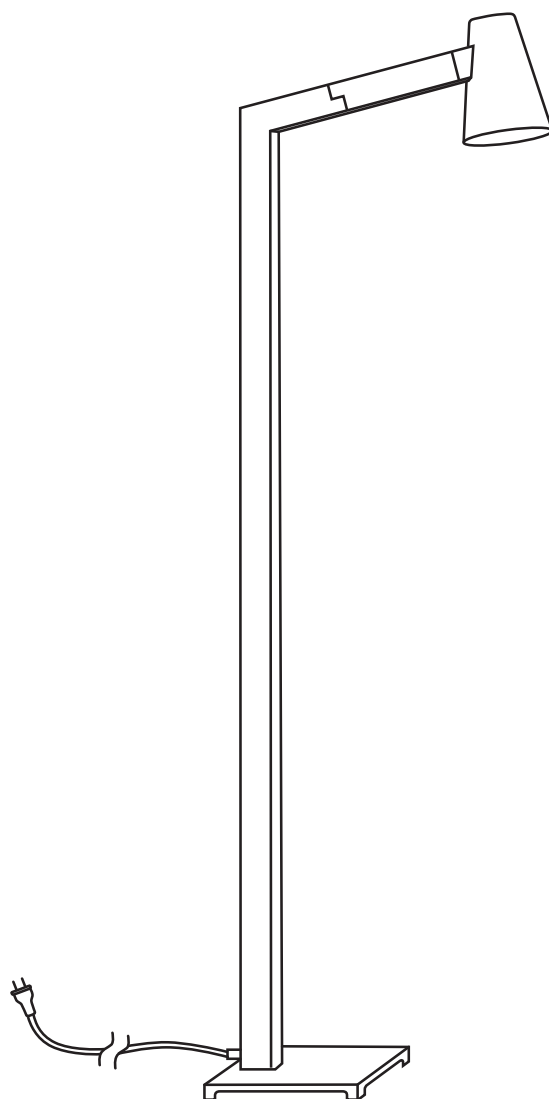

ARTICLE.

VERSION 1.2

Assembly Instructions

AXIS

Floor Lamp

ASSEMBLY INSTRUCTIONS

Read these instructions carefully and keep for future reference. Refer to parts inventory for guidance, and ensure you have all pieces before starting.

When assembling, place all parts on a soft, clean, and flat surface such as a carpet to prevent scratches.

If you're having difficulty, our friendly Customer Care team is always here to help. Call us at **1.888.746.3455** during business hours, email service@article.com or chat live at [article.com](https://www.article.com).

15 min

TIME

OF PEOPLE

DIFFICULTY

PARTS INVENTORY		
ID	DESCRIPTION	QTY
A	LAMP	1
B	BASE	1
C	WASHER (PRE-INSTALLED) 	2
D	M6 × 20MM BOLT (PRE-INSTALLED) 	2
E	ALLEN KEY 	1
F	BULB	1

1

2