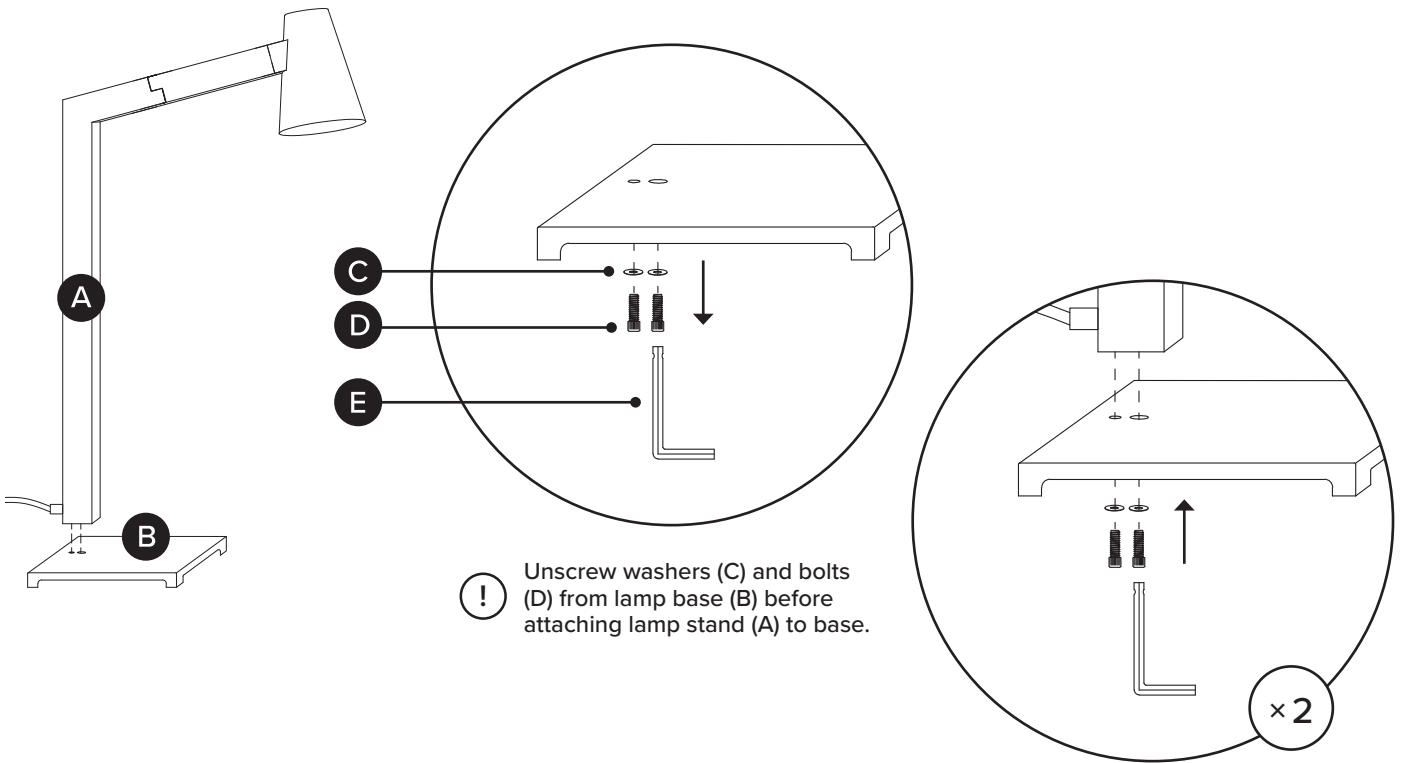

TIME

OF PEOPLE

DIFFICULTY

PARTS INVENTORY		
ID	DESCRIPTION	QTY
A	LAMP	1
B	BASE	1
C	WASHER (PRE-INSTALLED) 	2
D	M6 × 20MM BOLT (PRE-INSTALLED) 	2
E	ALLEN KEY 	1
F	BULB	1

1

2