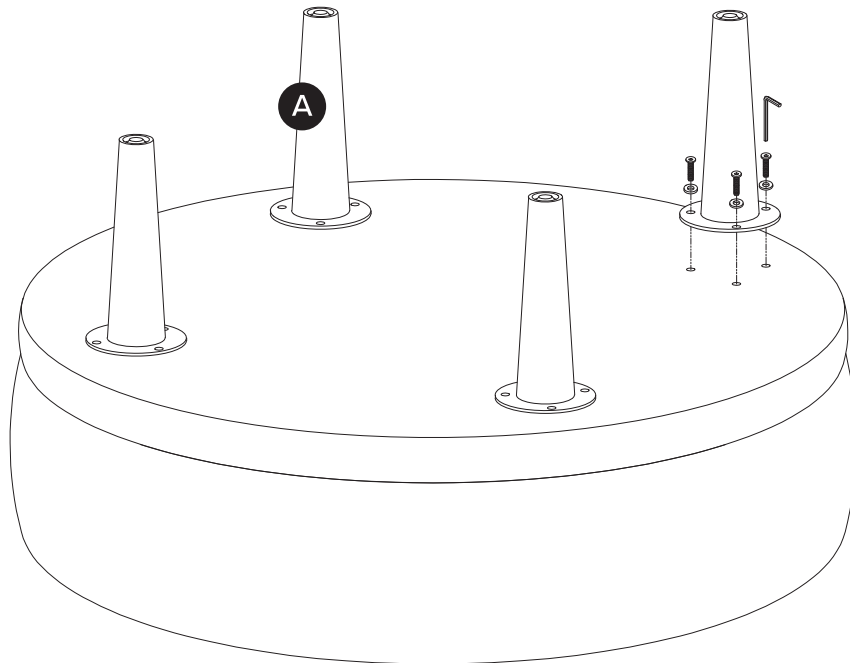

TIME

OF PEOPLE

DIFFICULTY

PARTS INVENTORY		
ID	DESCRIPTION	QTY
A	LEG	4
B	ALLEN KEY 	1
C	BOLT 	12
D	WASHER 	12

1

Fully tighten all bolts (C) gradually once they are all in place.