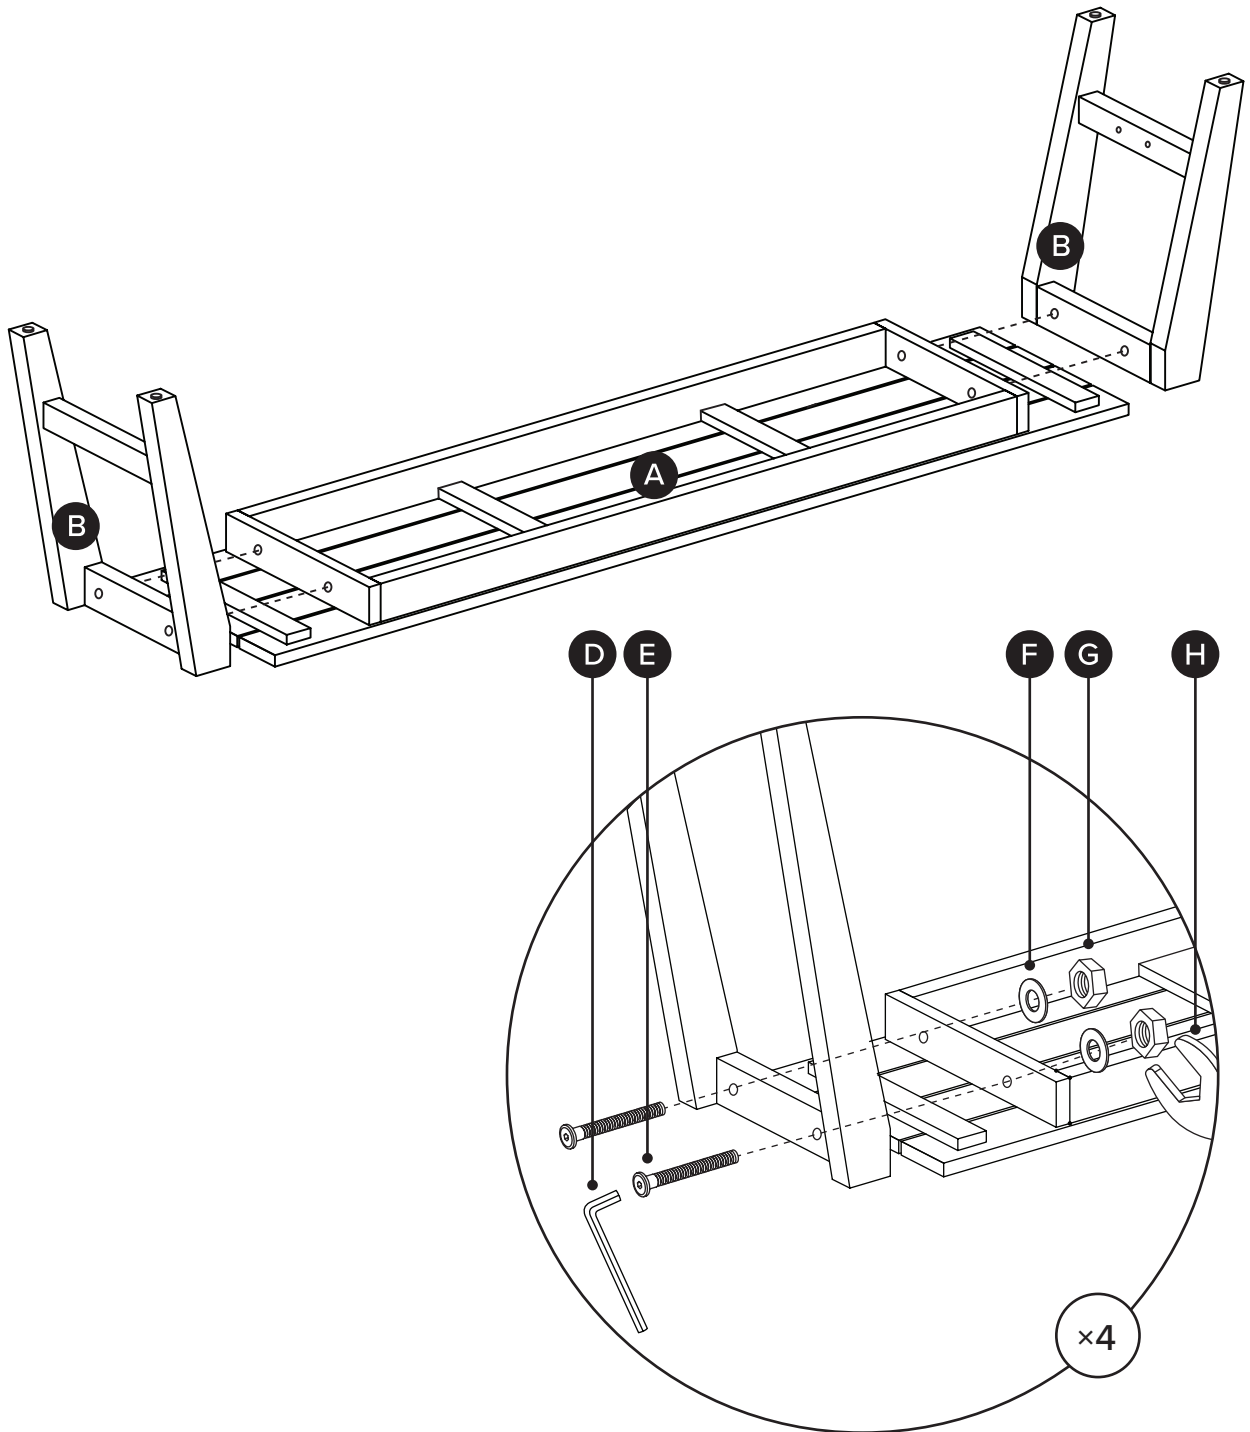

15 min

TIME

OF PEOPLE

DIFFICULTY

PARTS INVENTORY		
ID	DESCRIPTION	QTY
A	SEAT	1
B	LEG FRAME	2
C	BOTTOM FRAME	1
D	ALLEN KEY 	2
E	M8 × 80MM BOLT 	4
F	WASHER 	4
G	HEXNUT 	4
H	WRENCH 	1
I	M6 × 35MM BOLT 	4

1

2