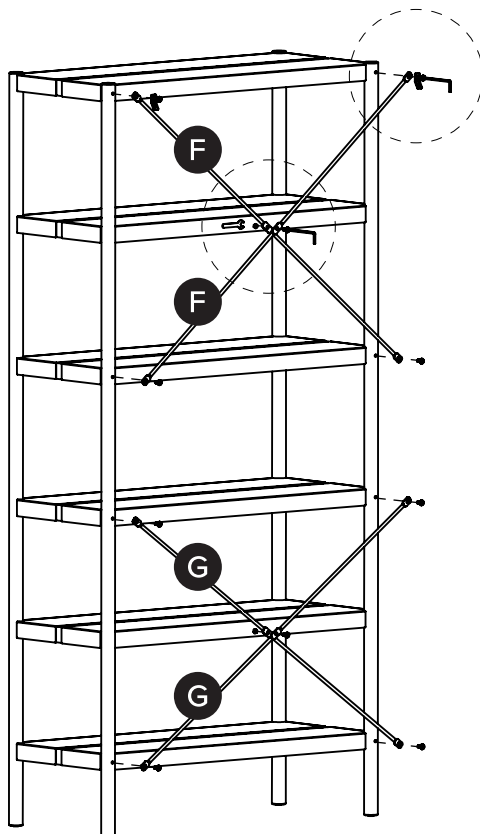

# OF PEOPLE

DIFFICULTY

REQUIRED TOOLS

PARTS INVENTORY		
ID	DESCRIPTION	QTY
<b>A</b>	LEG 1 	1
<b>B</b>	LEG 2 	1
<b>C</b>	BEAM 	6
<b>D</b>	WOOD DOWEL 	12
<b>E</b>	PANEL 	12
<b>F</b>	1084MM BACK BEAM 	2
<b>G</b>	1145MM BACK BEAM 	2
<b>H</b>	BUTTERFLY NUT 	4

PARTS INVENTORY CONT.		
ID	DESCRIPTION	QTY
<b>I</b>	M6 × 30MM BOLT 	12
<b>J</b>	M6 × 15MM BOLT 	34
<b>K</b>	BOLT NUT 	2
<b>L</b>	M8 × 51MM PLUG 	2
<b>M</b>	SCREW 	2
<b>N</b>	STRAP 	2
<b>O</b>	WRENCH 	1
<b>P</b>	ALLEN KEY 	1

1

2

3

4

5

6