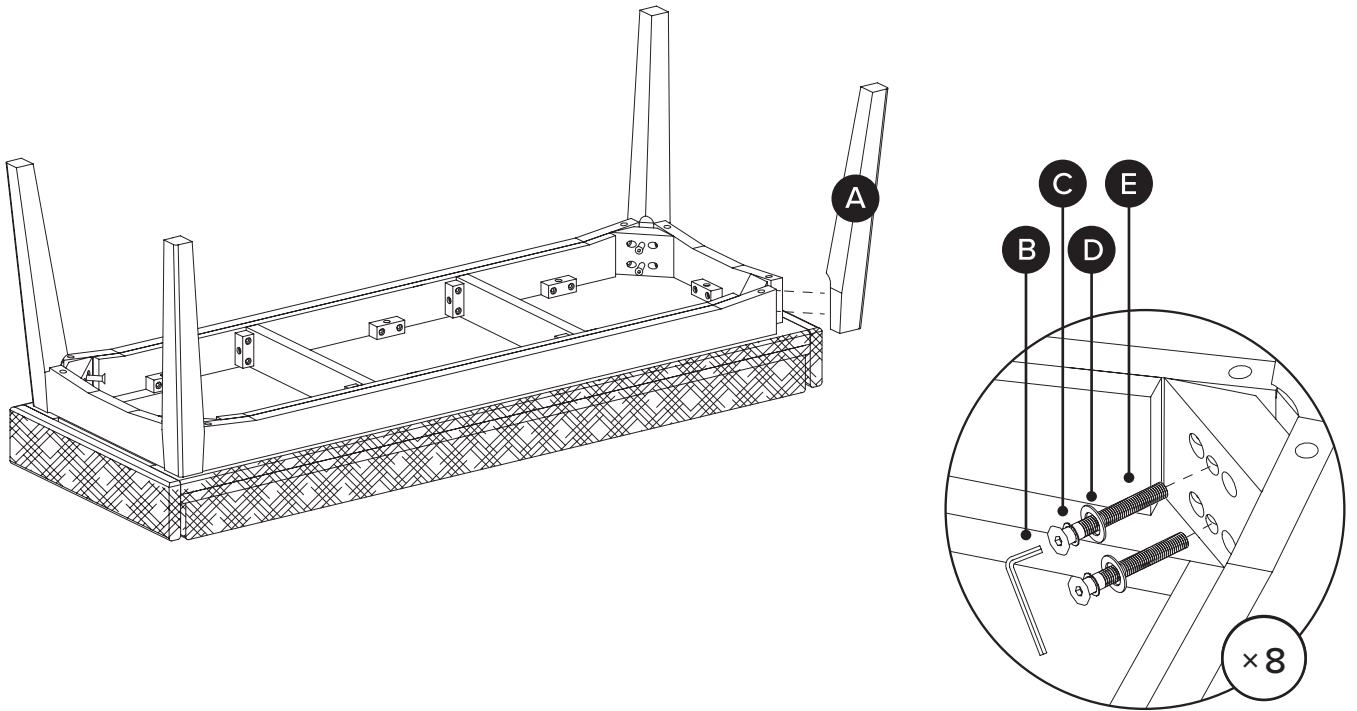

TIME

OF PEOPLE

DIFFICULTY

PARTS INVENTORY		
ID	DESCRIPTION	QTY
A	LEG	4
B	ALLEN KEY 	1
C	M8.5 LOCK WASHER 	8
D	M8.5 WASHER 	8
E	M8 × 60 MM BOLT 	8
F	FELT PAD 	4

1

2