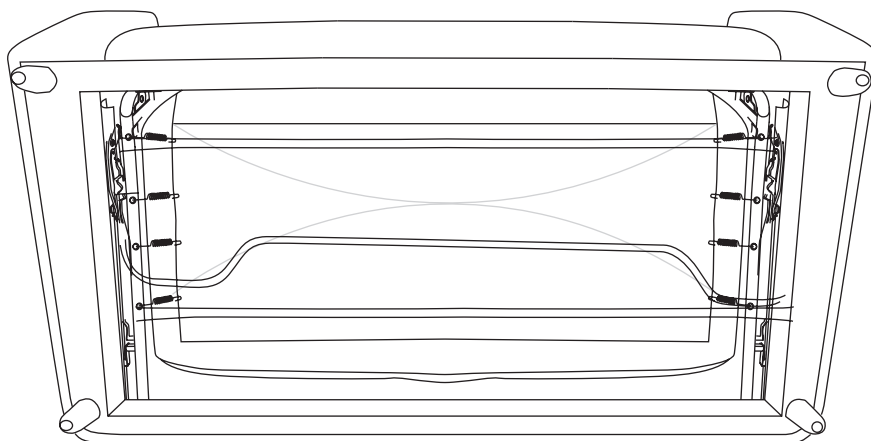

10 min

TIME

DIFFICULTY

OF PEOPLE

TOOL FREE

PARTS INVENTORY		
ID	DESCRIPTION	QTY
A	LEGS	4

2

! Use the handle at the front edge of the sofa to pull bed up and out.