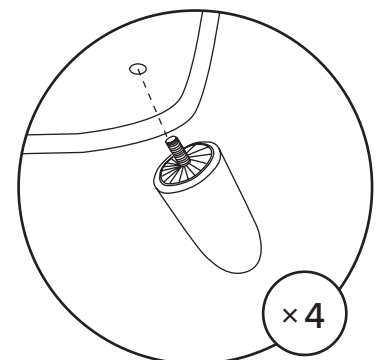

10 min

TIME

DIFFICULTY

OF PEOPLE

TOOL FREE

PARTS INVENTORY		
ID	DESCRIPTION	QTY
A	LEGS	4

2

! Use the handle at the front edge of the sofa to pull bed up and out.