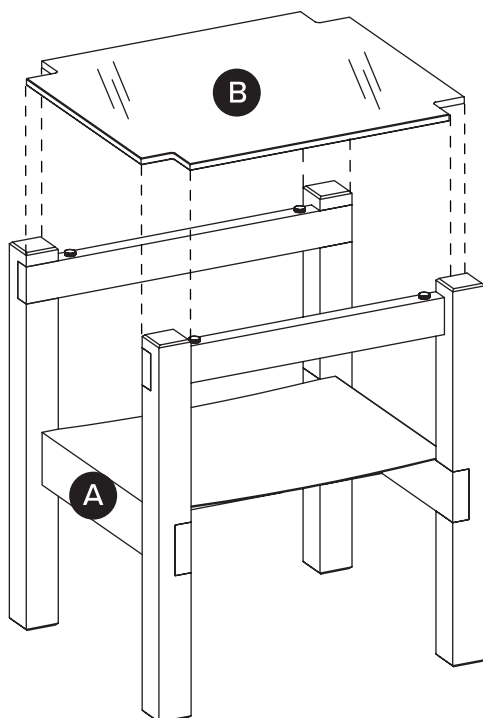

10 min

TIME

OF PEOPLE

DIFFICULTY

PARTS INVENTORY		
ID	DESCRIPTION	QTY
A	LEG FRAME 	1
B	GLASS TOP 	1

1

! Adjust levelers on legs as needed.