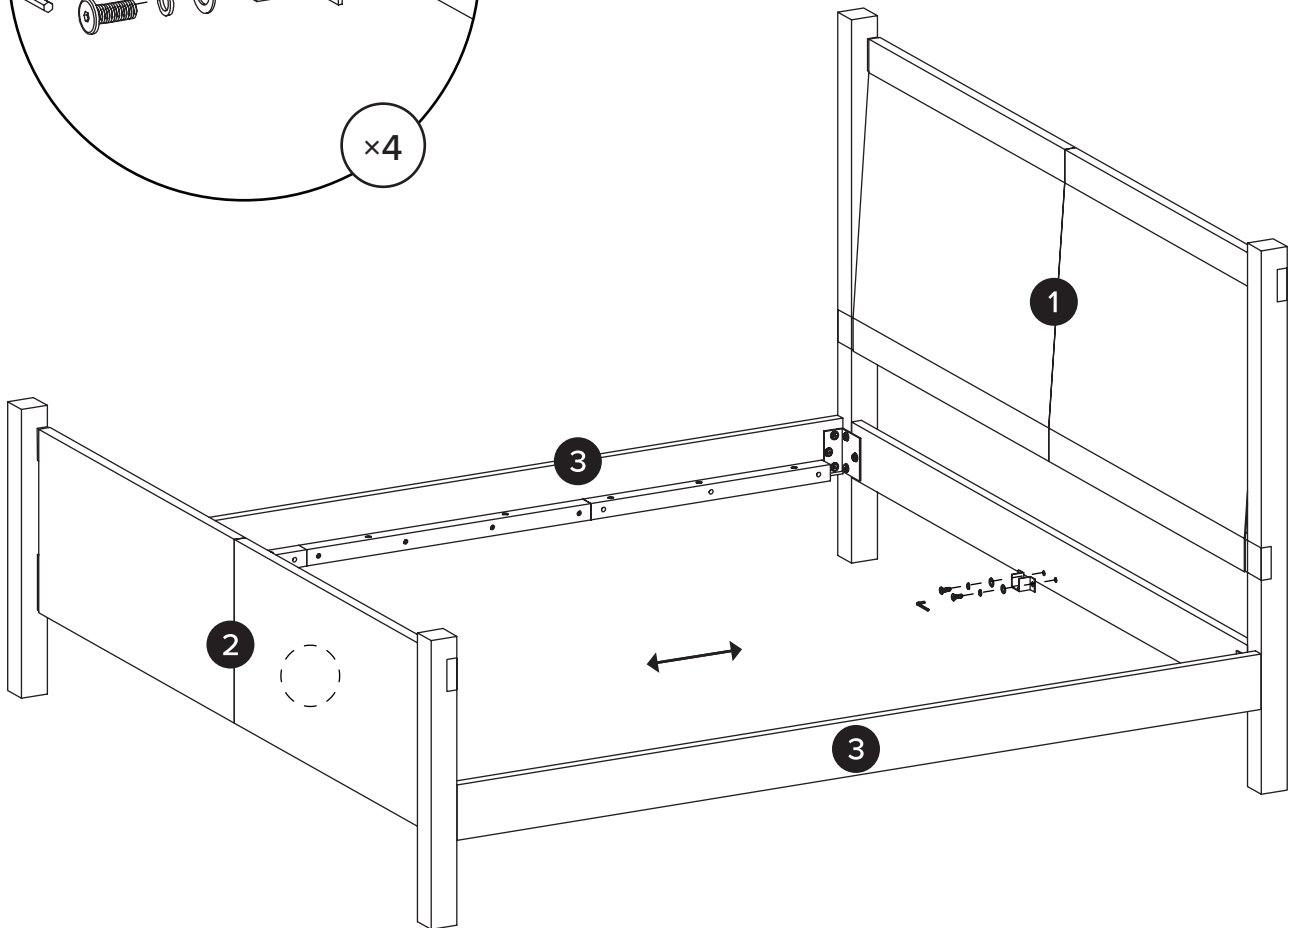

PARTS INVENTORY CONT.			
ID	DESCRIPTION		QTY
A	ALLEN KEY		1
B	METAL BRACKET		4
C	METAL BRACKET		2
D	WOOD DOWEL		8
E	M8 × 20MM BOLT		24
F	M8 LOCK WASHER		24
G	M8 WASHER		24
H	M6 × 60MM BOLT		4
I	M6 × 20MM BOLT		6
J	M6 × 40MM BOLT		16
K	M6 LOCK WASHER		22
L	M6 WASHER		22

1

2

3

4

5

6

7

! Adjust levelers as needed.