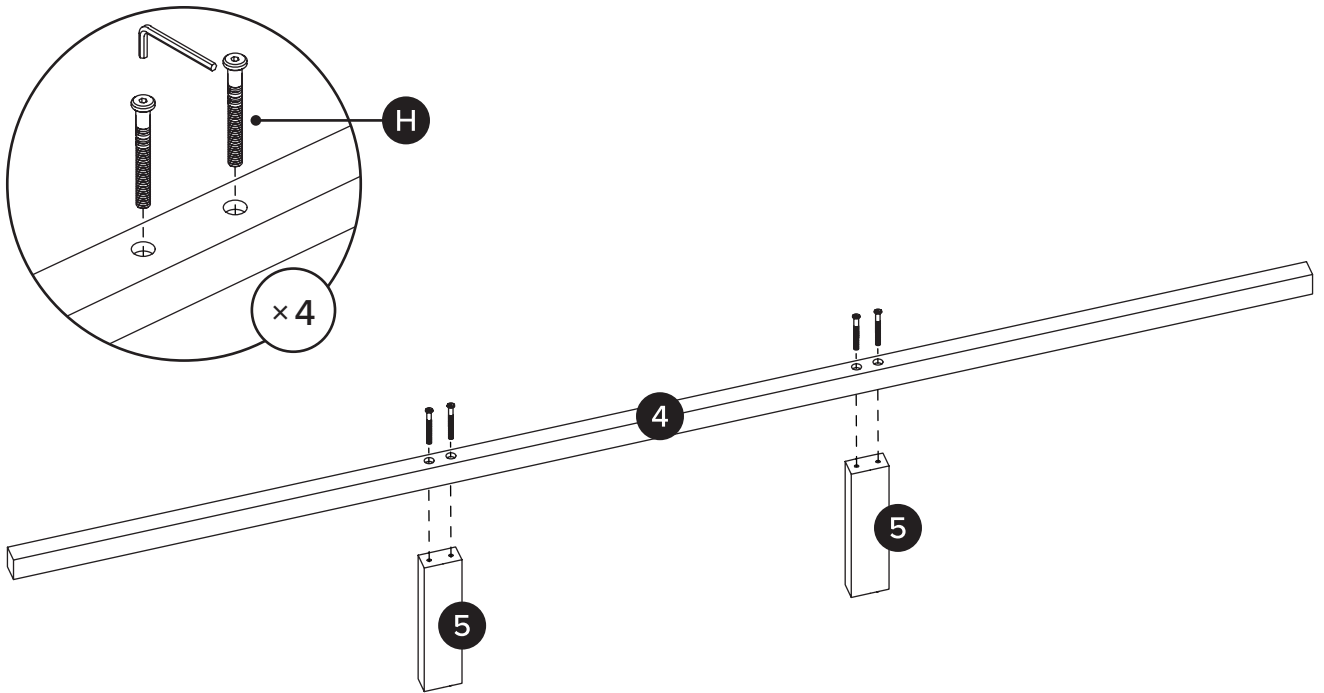

PARTS INVENTORY CONT.			
ID	DESCRIPTION		QTY
A	ALLEN KEY		1
B	METAL BRACKET		4
C	METAL BRACKET		2
D	WOOD DOWEL		8
E	M8 × 20MM BOLT		24
F	M8 LOCK WASHER		24
G	M8 WASHER		24
H	M6 × 60MM BOLT		4
I	M6 × 20MM BOLT		6
J	M6 × 40MM BOLT		16
K	M6 LOCK WASHER		22
L	M6 WASHER		22

1

2

3

4

5

6

7

! Adjust levelers as needed.