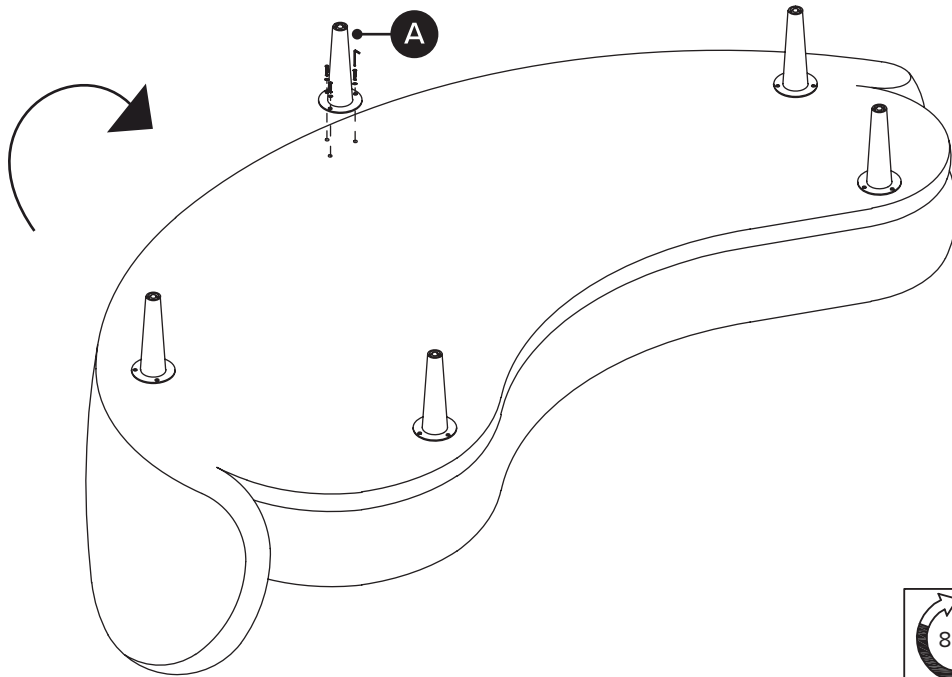

TIME

OF PEOPLE

DIFFICULTY

PARTS INVENTORY		
ID	DESCRIPTION	QTY
A	LEG	5
B	ALLEN KEY 	1
C	BOLT 	15
D	LOCK WASHER 	15
E	WASHER 	15

1

! Turnover from the back after assembling legs.

! Fully tighten all bolts (C) gradually once they are all in place.

! Adjust levelers as needed.