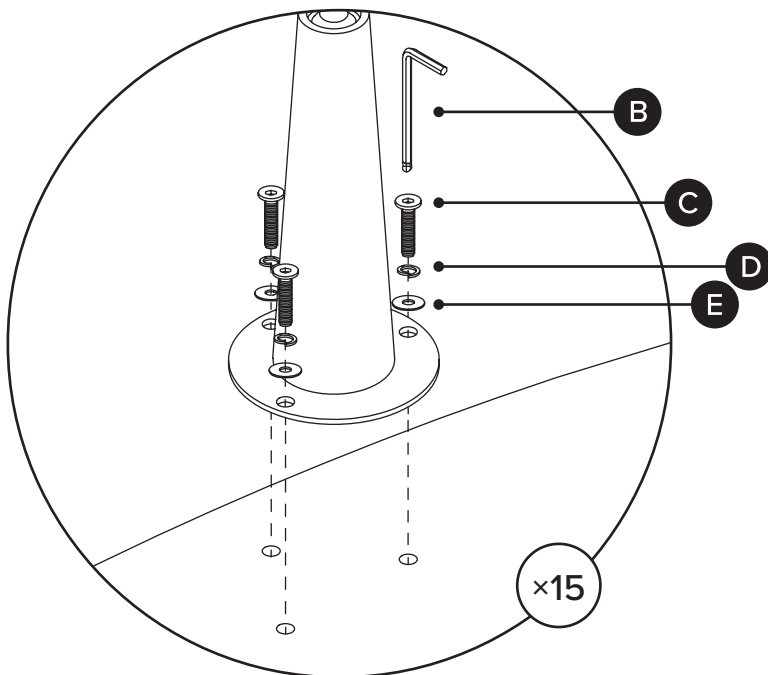

TIME

OF PEOPLE

DIFFICULTY

PARTS INVENTORY		
ID	DESCRIPTION	QTY
A	LEG	5
B	ALLEN KEY 	1
C	BOLT 	15
D	LOCK WASHER 	15
E	WASHER 	15

1

! Turnover from the back after assembling legs.

! Fully tighten all bolts (C) gradually once they are all in place.

! Adjust levelers as needed.