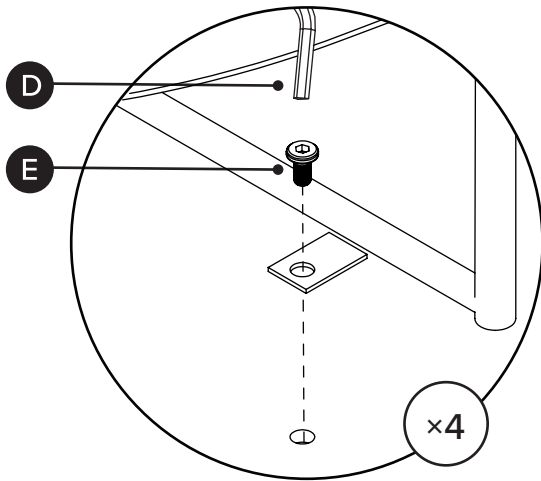

15 min

TIME

OF PEOPLE

DIFFICULTY

PARTS INVENTORY		
ID	DESCRIPTION	QTY
A	TOP TABLE 	1
B	LEG 	1
C	SMALL TABLE 	1
D	ALLEN KEY 	1
E	BOLT 	4
F	PLASTIC WASHER 	1

1

2