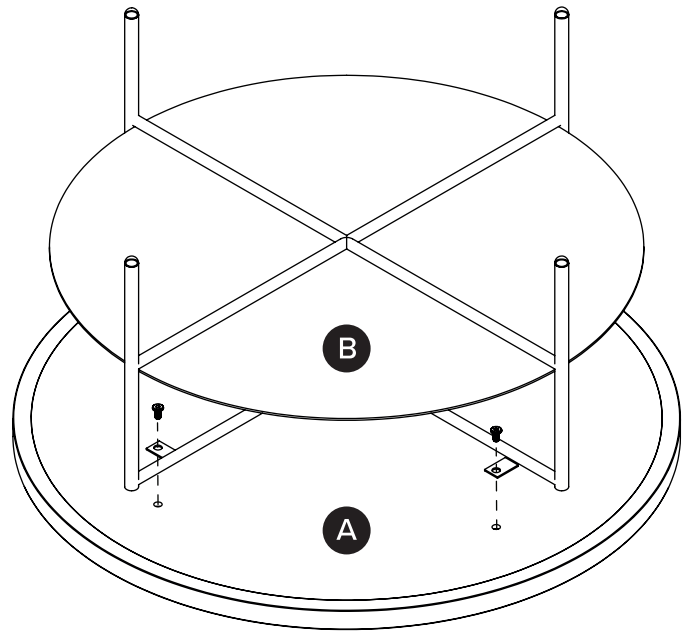

15 min

TIME

OF PEOPLE

DIFFICULTY

PARTS INVENTORY		
ID	DESCRIPTION	QTY
A	TOP TABLE 	1
B	LEG 	1
C	SMALL TABLE 	1
D	ALLEN KEY 	1
E	BOLT 	4
F	PLASTIC WASHER 	1

1

2