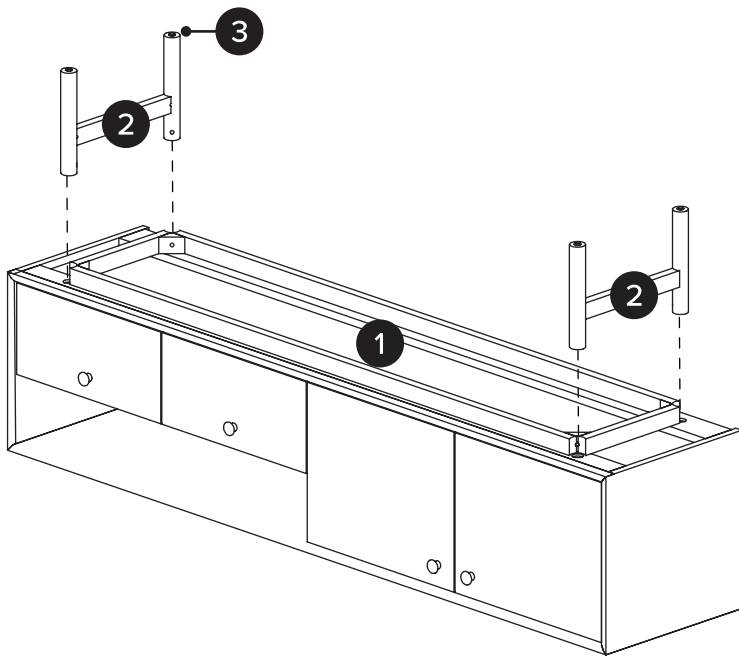

1

! Adjust levelers as needed.

2