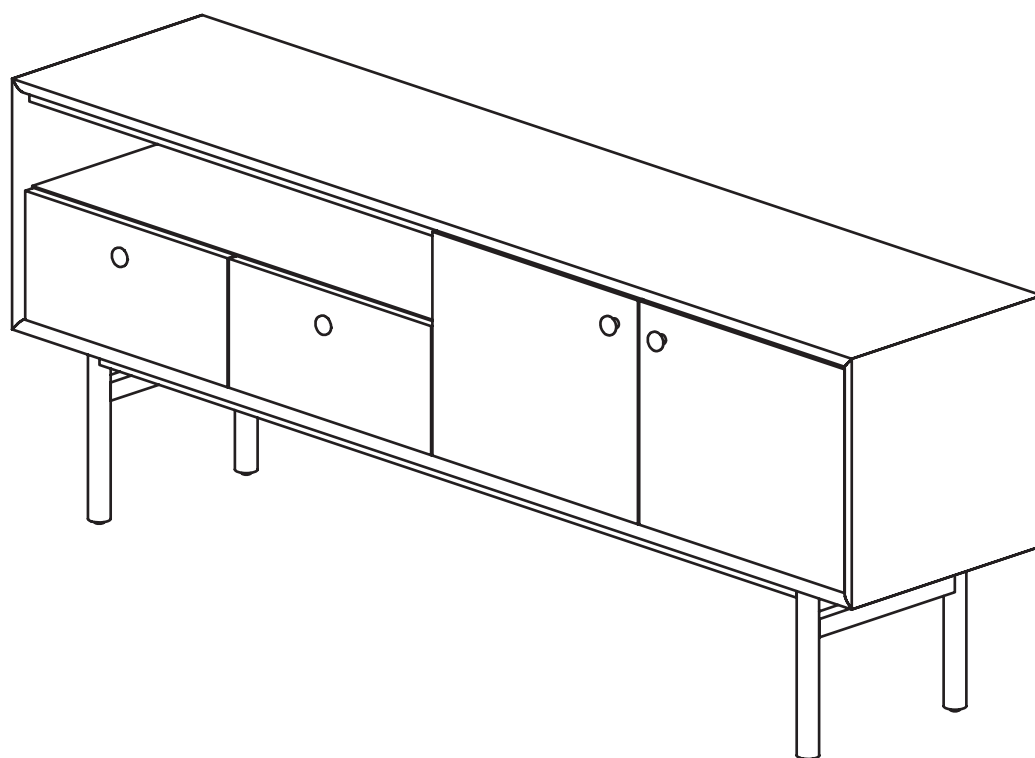

ARTICLE.

VERSION 1.0

Assembly Instructions

LUELLA

Media Unit

ASSEMBLY INSTRUCTIONS

Read these instructions carefully and keep for future reference. Refer to parts inventory for guidance, and ensure you have all pieces before starting.

When assembling, place all parts on a soft, clean, and flat surface such as a carpet to prevent scratches.

If you're having difficulty, our friendly Customer Care team is always here to help. Call us at **1.888.746.3455** during business hours, email service@article.com or chat live at [article.com](https://www.article.com).

15 min

TIME

2

DIFFICULTY

OF PEOPLE

PARTS INVENTORY		
ID	DESCRIPTION	QTY
1	MEDIA UNIT	1
2	LEG	2
3	LEVELER	4
4	SHELF	4

PARTS INVENTORY		
ID	DESCRIPTION	QTY
A	ALLEN KEY	1
B	M4 x 57MM BOLT	4
C	LOCK WASHER	4
D	WASHER	4
E	SHELF CLIP	8