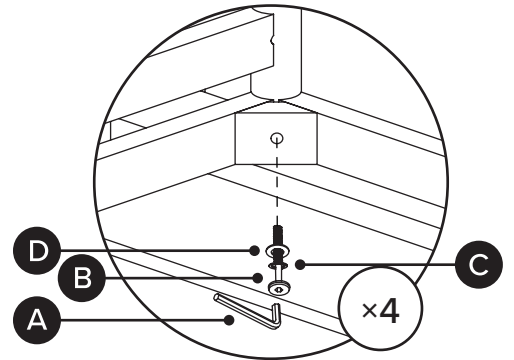

1

! Adjust levelers as needed.

2