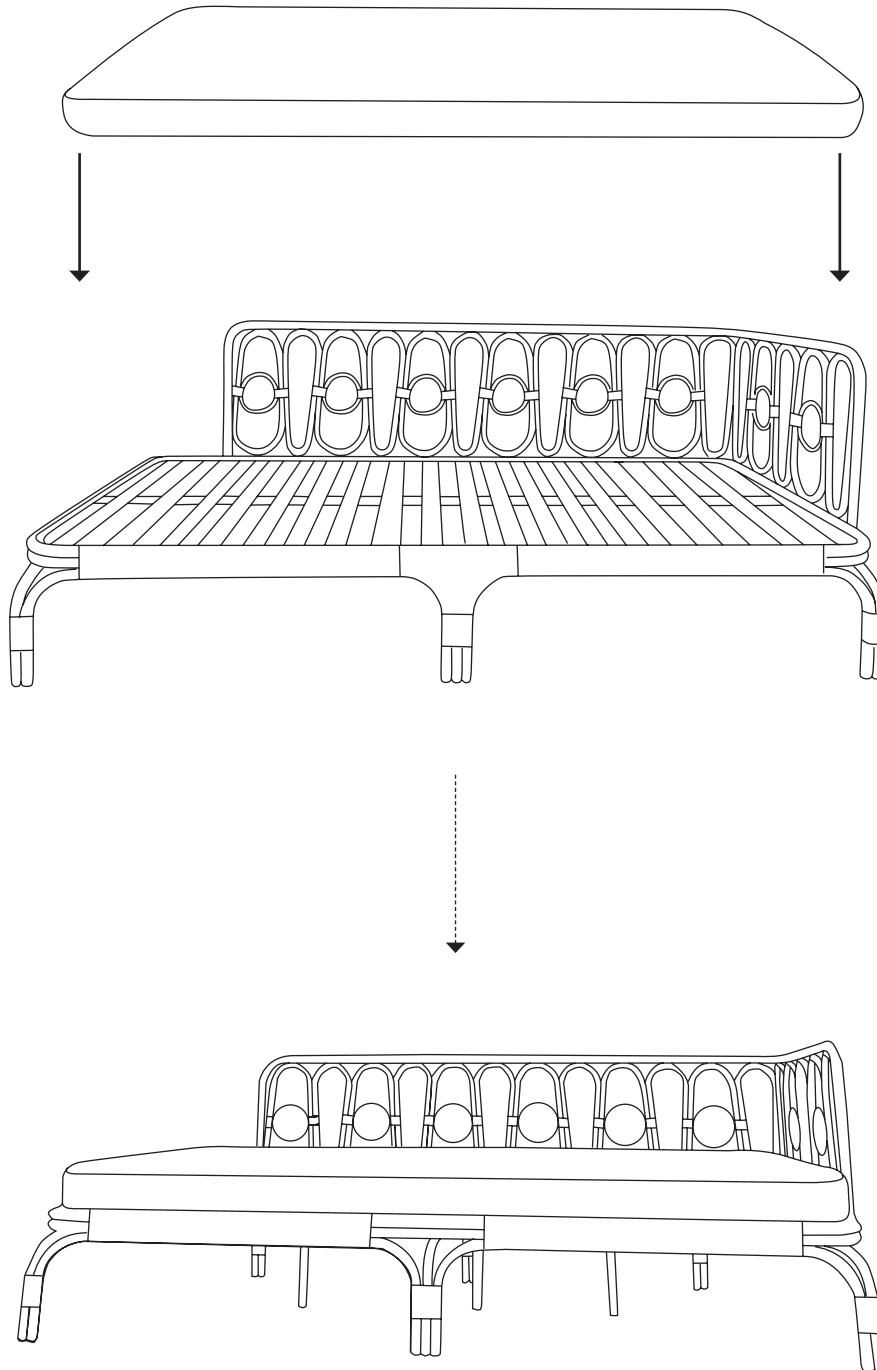

TIME

OF PEOPLE

DIFFICULTY

! Hardware may loosen over time, check the bolts regularly and tighten if necessary.

PARTS INVENTORY			
ID	DESCRIPTION		QTY
A	MIDDLE LEG		3
B	ALLEN KEY		1
C	M6 × 20MM BOLT		6
D	PLAIN WASHER		6

1

2

3

4

5