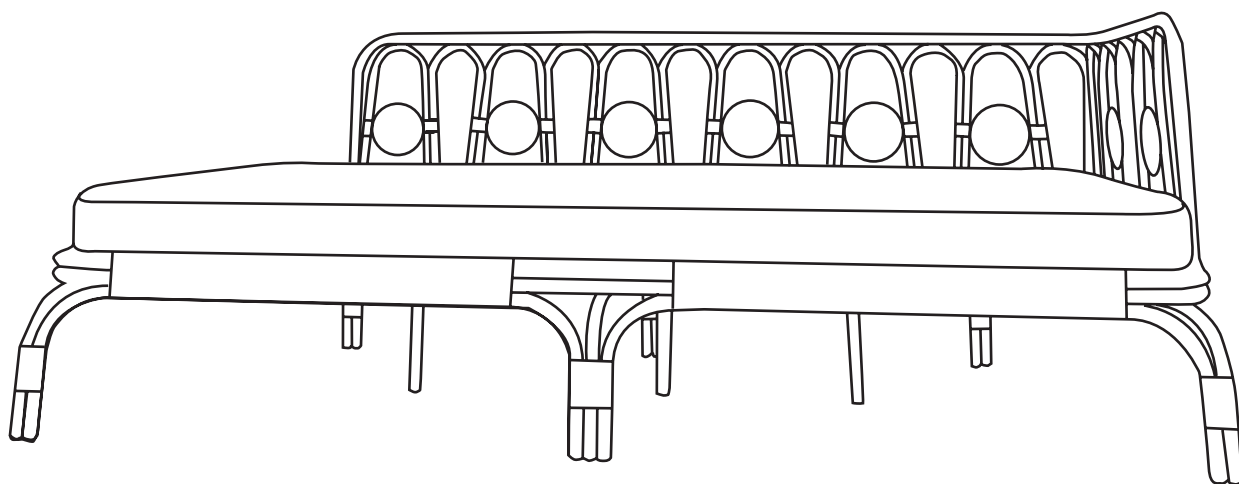

ARTICLE.

VERSION 1.0

Assembly Instructions

AMARILLO

Chaise Lounge

ASSEMBLY INSTRUCTIONS

Read these instructions carefully and keep for future reference. Refer to parts inventory for guidance, and ensure you have all pieces before starting.

TIME

OF PEOPLE

DIFFICULTY

! Hardware may loosen over time, check the bolts regularly and tighten if necessary.

PARTS INVENTORY			
ID	DESCRIPTION		QTY
A	MIDDLE LEG		3
B	ALLEN KEY		1
C	M6 × 20MM BOLT		6
D	PLAIN WASHER		6