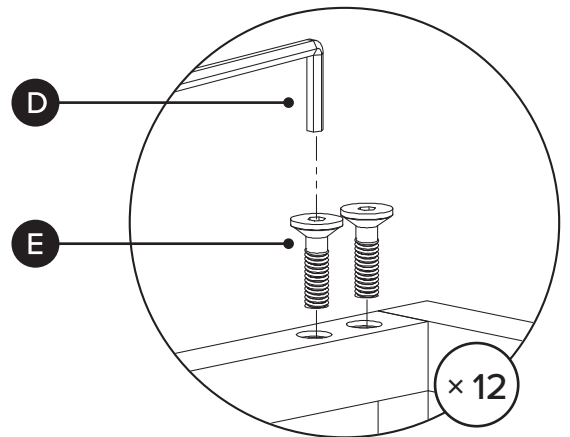

TIME

OF PEOPLE

DIFFICULTY

PARTS INVENTORY		
ID	DESCRIPTION	QTY
A	RIGHT LEG FRAME	1
B	LEFT LEG FRAME	1
C	SUPPORT BAR	1
D	ALLEN KEY 	1
E	M6 × 15MM BOLT 	12

1

! Adjust levelers on leg frame as needed.