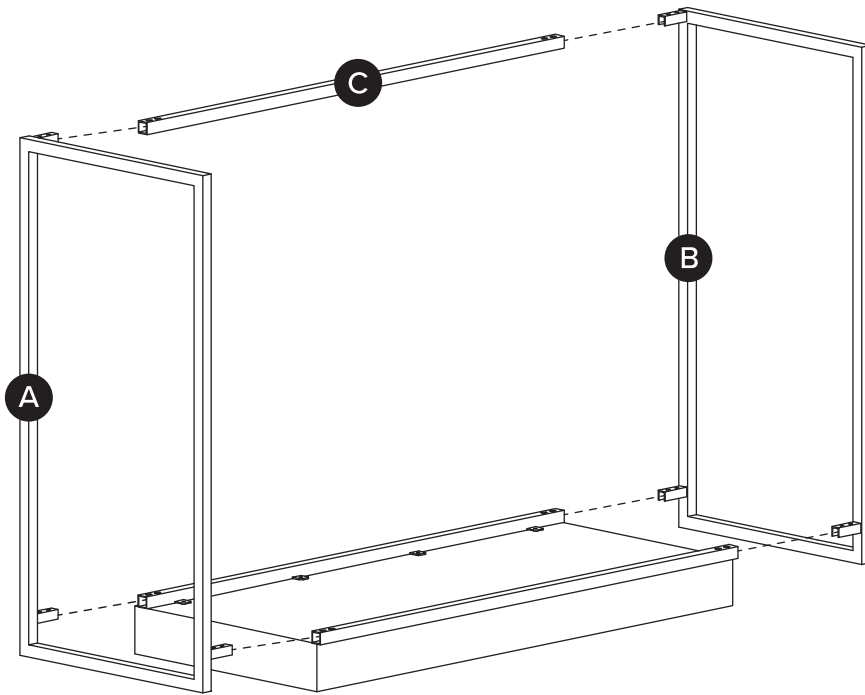

TIME

OF PEOPLE

DIFFICULTY

PARTS INVENTORY		
ID	DESCRIPTION	QTY
A	RIGHT LEG FRAME	1
B	LEFT LEG FRAME	1
C	SUPPORT BAR	1
D	ALLEN KEY 	1
E	M6 × 15MM BOLT 	12

1

! Adjust levelers on leg frame as needed.