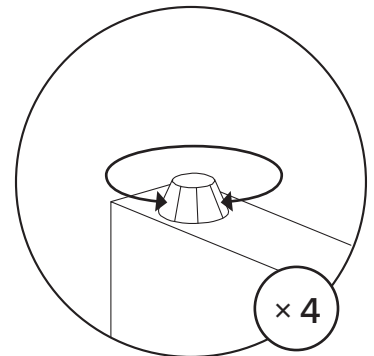

TIME

OF PEOPLE

DIFFICULTY

PARTS INVENTORY		
ID	DESCRIPTION	QTY
A	RIGHT LEG FRAME	1
B	LEFT LEG FRAME	1
C	SUPPORT BAR	1
D	ALLEN KEY 	1
E	M6 × 15MM BOLT 	12

1

! Adjust levelers on leg frame as needed.