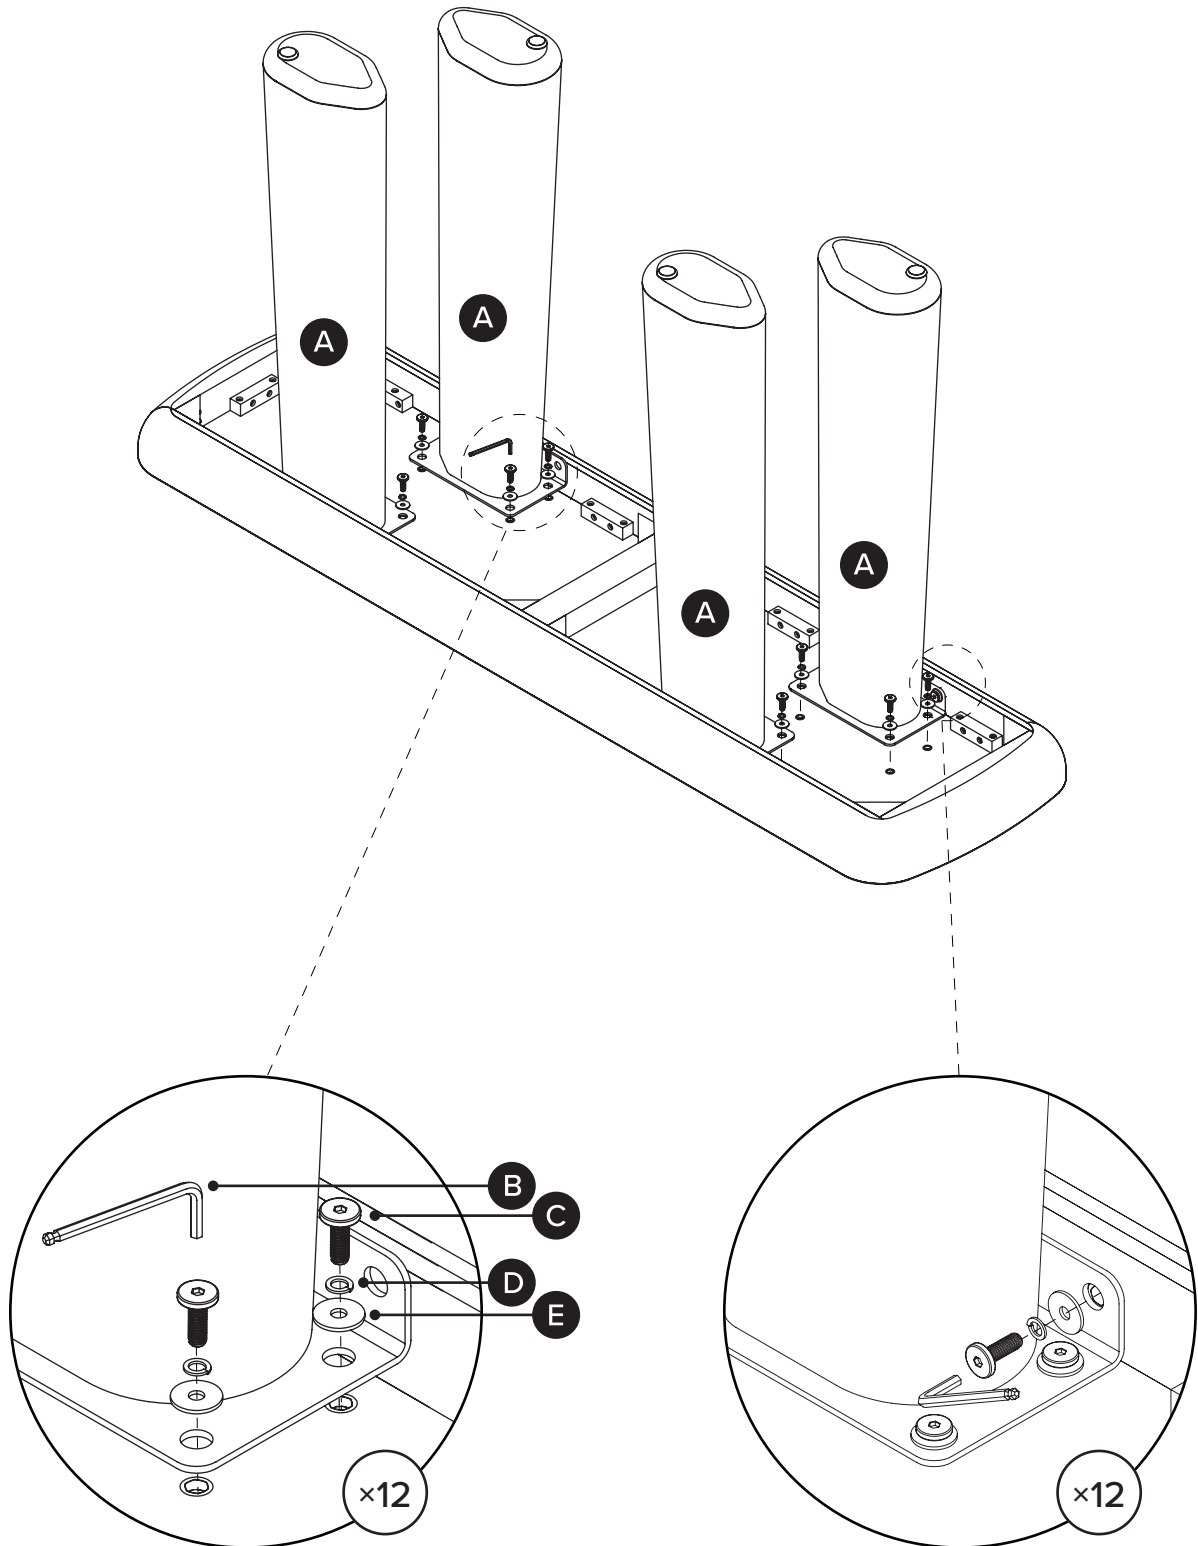

15 min

TIME

OF PEOPLE

DIFFICULTY

PARTS INVENTORY		
ID	DESCRIPTION	QTY
A	LEG	4
B	ALLEN KEY 	1
C	BOLT M6 x 20 	24
D	LOCK WASHER 	24
E	WASHER 	24

1

2