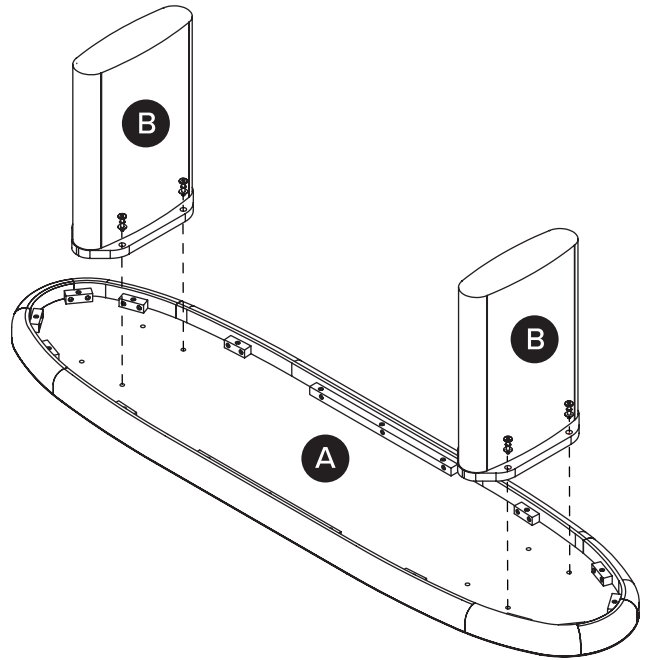

10 min

TIME

OF PEOPLE

DIFFICULTY

PARTS INVENTORY		
ID	DESCRIPTION	QTY
A	BENCH TOP	1
B	LEG	2
C	ALLEN KEY 	1
D	M6 x 30MM BOLT 	8
E	LOCK WASHER 	8
F	PLAIN WASHER 	8

1

2