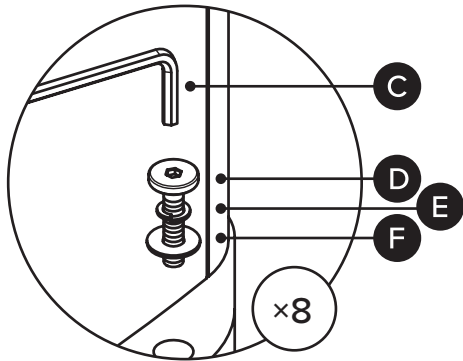

10 min

TIME

OF PEOPLE

DIFFICULTY

PARTS INVENTORY		
ID	DESCRIPTION	QTY
A	BENCH TOP	1
B	LEG	2
C	ALLEN KEY 	1
D	M6 x 30MM BOLT 	8
E	LOCK WASHER 	8
F	PLAIN WASHER 	8

1

2