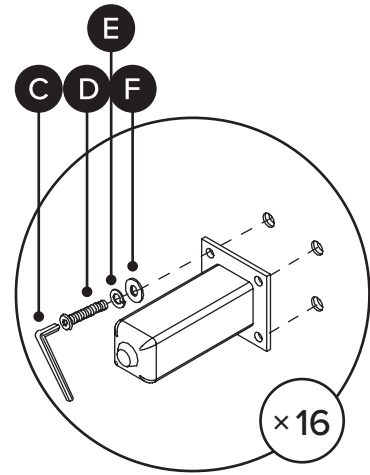

1A

! Legs are stored under sofa in zippered compartment.