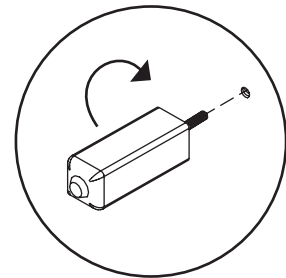

1B

! Adjust levelers as needed.