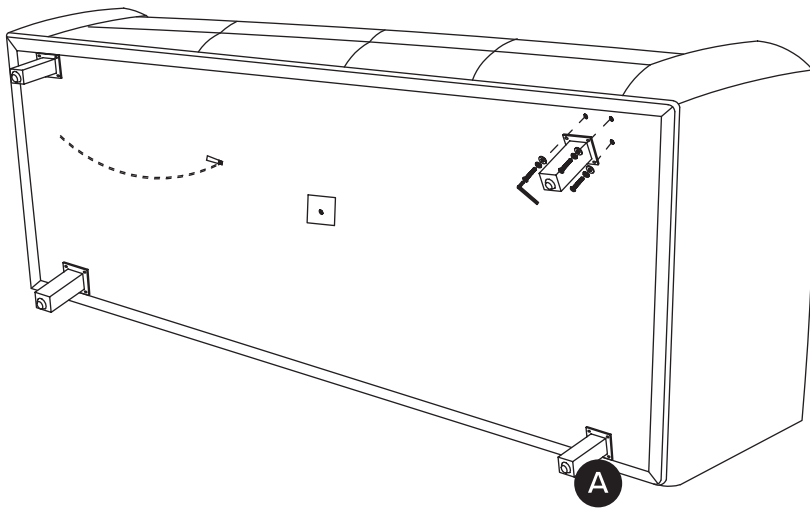

1A

! Legs are stored under sofa in zippered compartment.