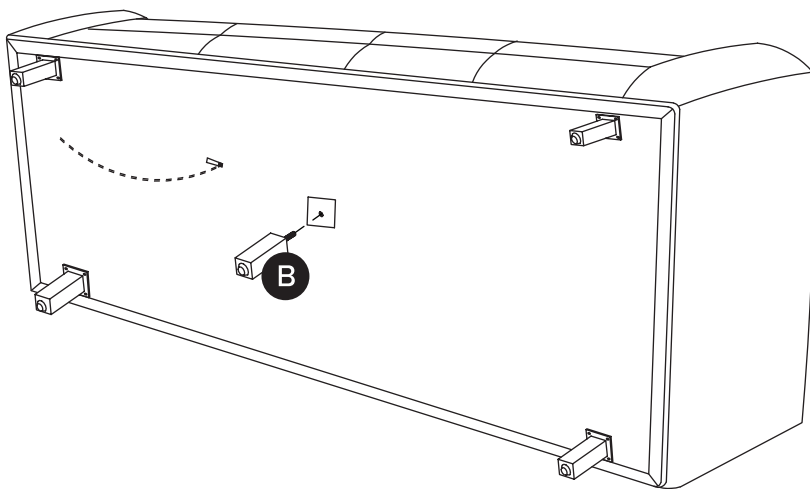

1B

! Adjust levelers as needed.