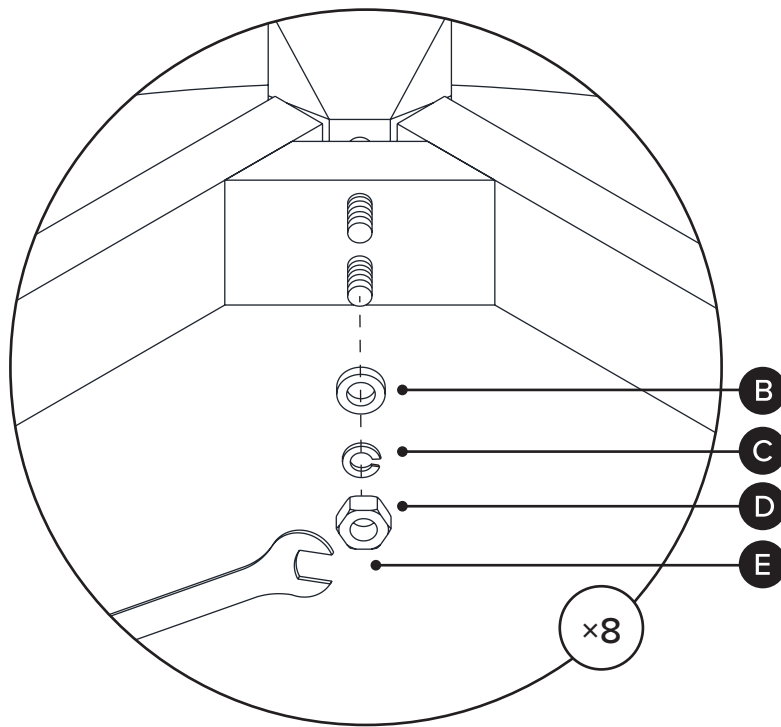

TIME

OF PEOPLE

DIFFICULTY

PARTS INVENTORY		
ID	DESCRIPTION	QTY
A	LEG	4
B	WASHER 	8
C	LOCK WASHER 	8
D	NUT 	8
E	WRENCH 	1

1

2

4

! Adjust levelers on legs as needed.