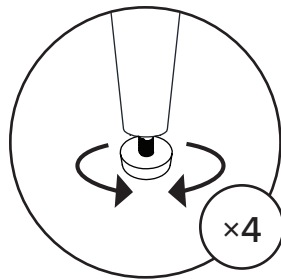

TIME

OF PEOPLE

DIFFICULTY

PARTS INVENTORY		
ID	DESCRIPTION	QTY
A	LEG	4
B	WASHER 	8
C	LOCK WASHER 	8
D	NUT 	8
E	WRENCH 	1

1

2

4

! Adjust levelers on legs as needed.