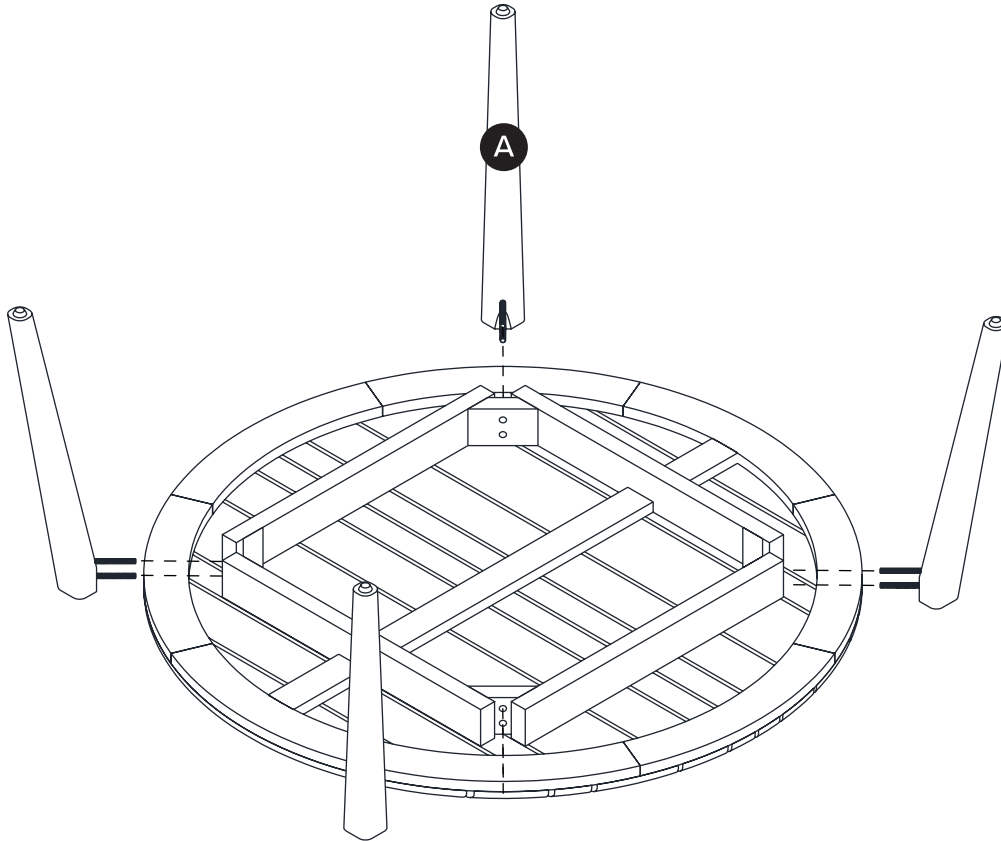

TIME

OF PEOPLE

DIFFICULTY

PARTS INVENTORY		
ID	DESCRIPTION	QTY
A	LEG	4
B	WASHER 	8
C	LOCK WASHER 	8
D	NUT 	8
E	WRENCH 	1

1

2

4

! Adjust levelers on legs as needed.