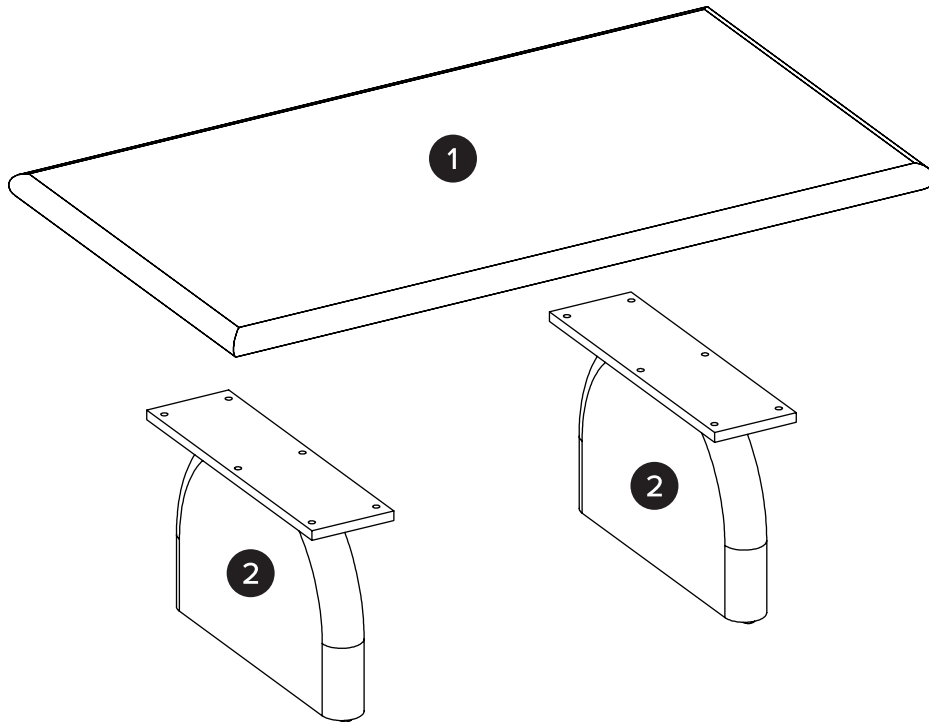

TIME

OF PEOPLE

DIFFICULTY

PARTS INVENTORY		
ID	DESCRIPTION	QTY
1	TABLE TOP 	1
2	LEG 	2

PARTS INVENTORY		
ID	DESCRIPTION	QTY
A	ALLEN KEY 	1
B	M8 x 40MM BOLT 	12
C	LOCK WASHER 	12
D	WASHER 	12

i

1

2

! Adjust leveler to balance the products.