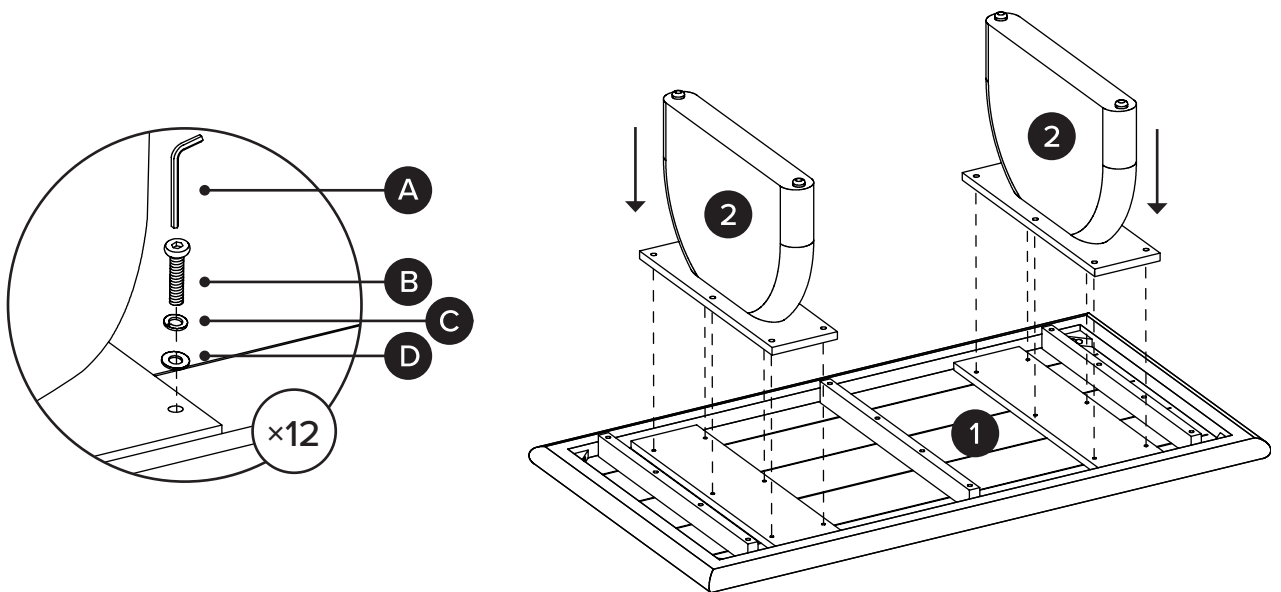

TIME

OF PEOPLE

DIFFICULTY

PARTS INVENTORY		
ID	DESCRIPTION	QTY
1	TABLE TOP 	1
2	LEG 	2

PARTS INVENTORY		
ID	DESCRIPTION	QTY
A	ALLEN KEY 	1
B	M8 x 40MM BOLT 	12
C	LOCK WASHER 	12
D	WASHER 	12

i

1

2

! Adjust leveler to balance the products.