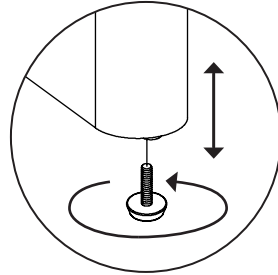

TIME

OF PEOPLE

DIFFICULTY

PARTS INVENTORY		
ID	DESCRIPTION	QTY
1	TABLE TOP 	1
2	LEG 	2

PARTS INVENTORY		
ID	DESCRIPTION	QTY
A	ALLEN KEY 	1
B	M8 x 40MM BOLT 	12
C	LOCK WASHER 	12
D	WASHER 	12

i

1

2

! Adjust leveler to balance the products.