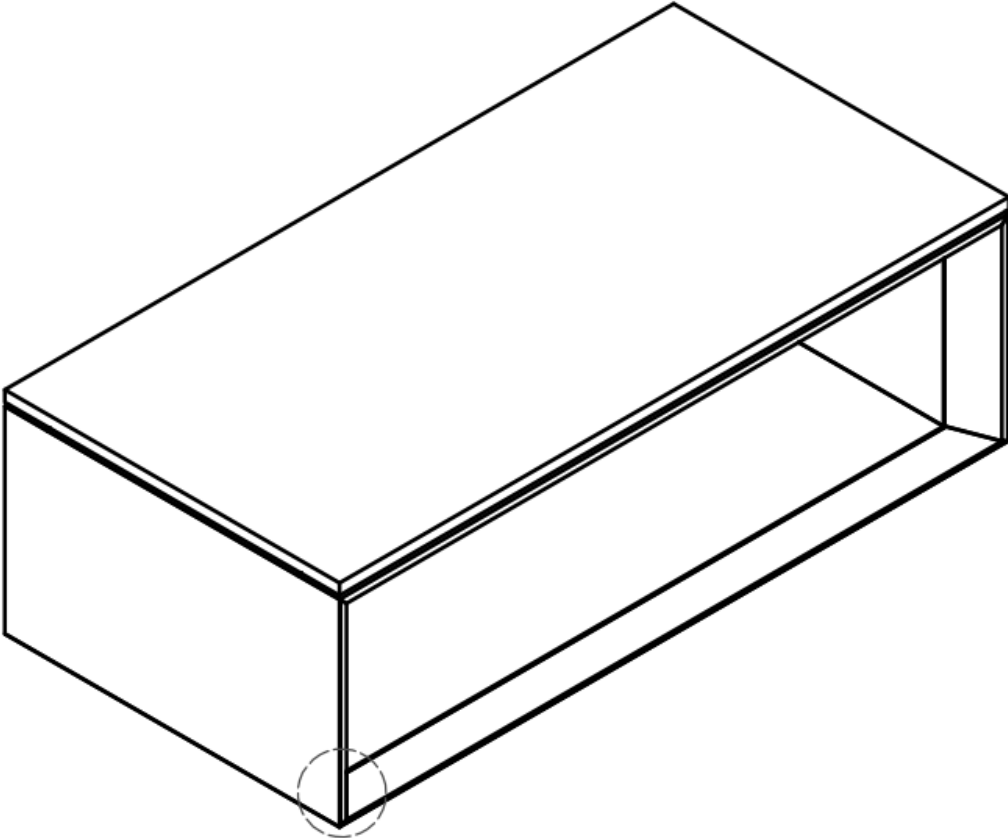

ARTICLE.

VERSION
1.0

Assembly Instructions

SURI

Rectangular Coffee Table

1

! Adjust levelers as needed.