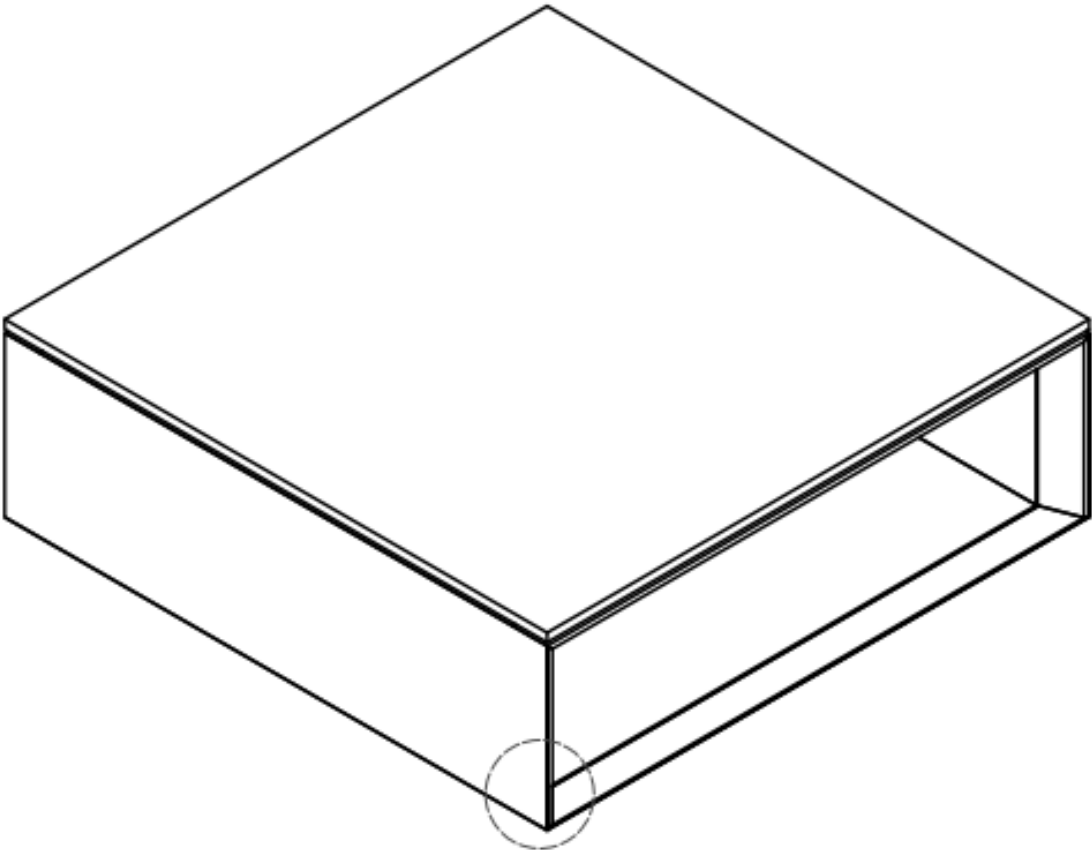

ARTICLE.

VERSION
1.0

Assembly Instructions

SURI

Square Coffee Table

1

! Adjust levelers as needed.