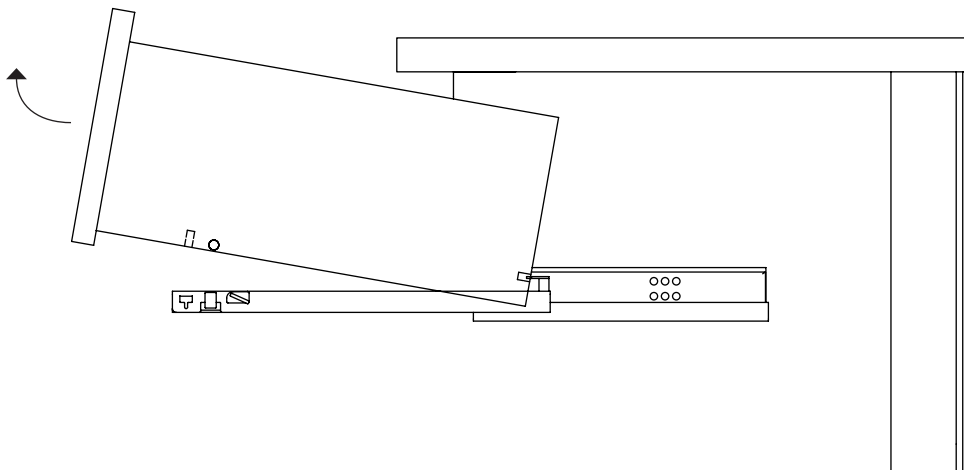

ARTICLE.

VERSION 1.0

Assembly Instructions

FAYDRA

Nightstand

1

! Adjust levelers as needed.

SOFT CLOSING DRAWERS

FIXED A CROOKED DRAWER

⚠ Adjust levelers on either side of drawer as needed to straighten drawer.

1 REMOVE DRAWER

2

1 — INSTALL DRAWER

2