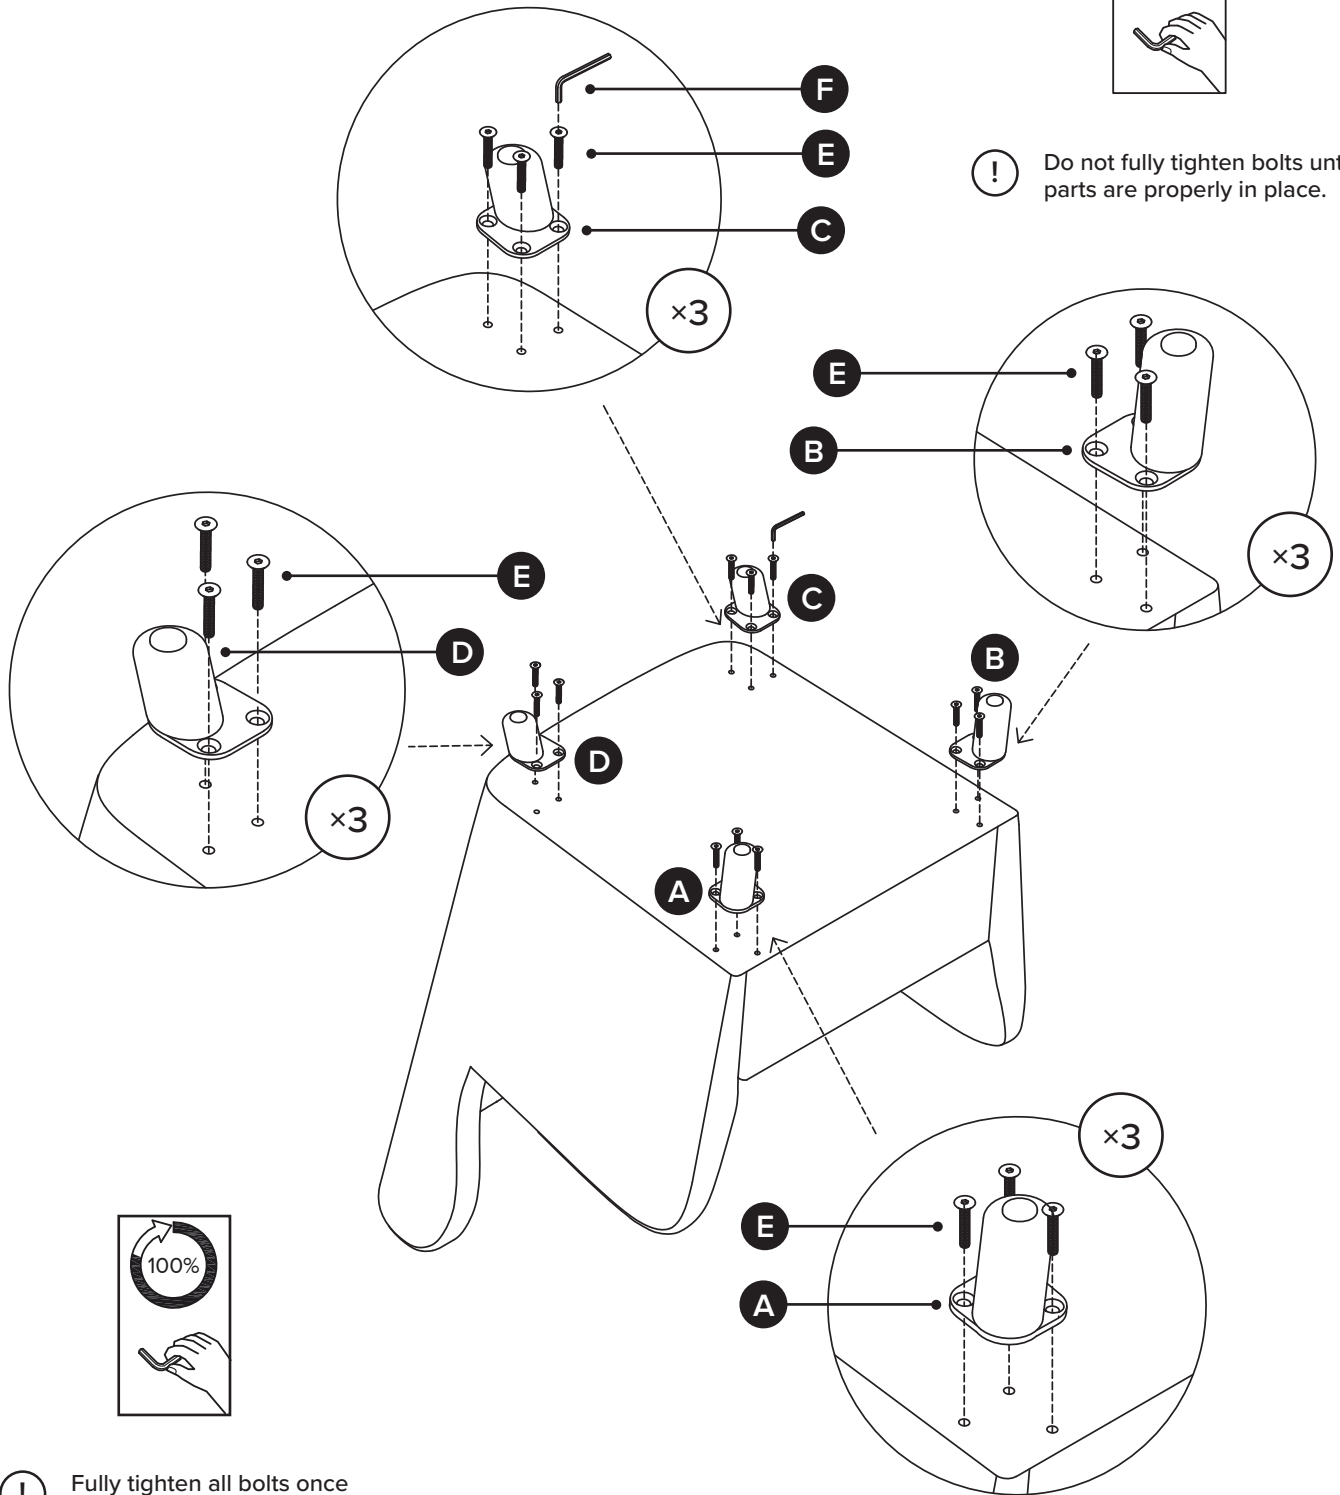

15 min

TIME

OF PEOPLE

DIFFICULTY

PARTS INVENTORY		
ID	DESCRIPTION	QTY
A	RIGHT FRONT LEG 	1
B	LEFT FRONT LEG 	1
C	LEFT BACK LEG 	1
D	RIGHT BACK LEG 	1
E	M6 x 40MM BOLT 	12
F	ALLEN KEY 	1

1

! Do not fully tighten bolts until parts are properly in place.

! Fully tighten all bolts once legs are aligned properly.