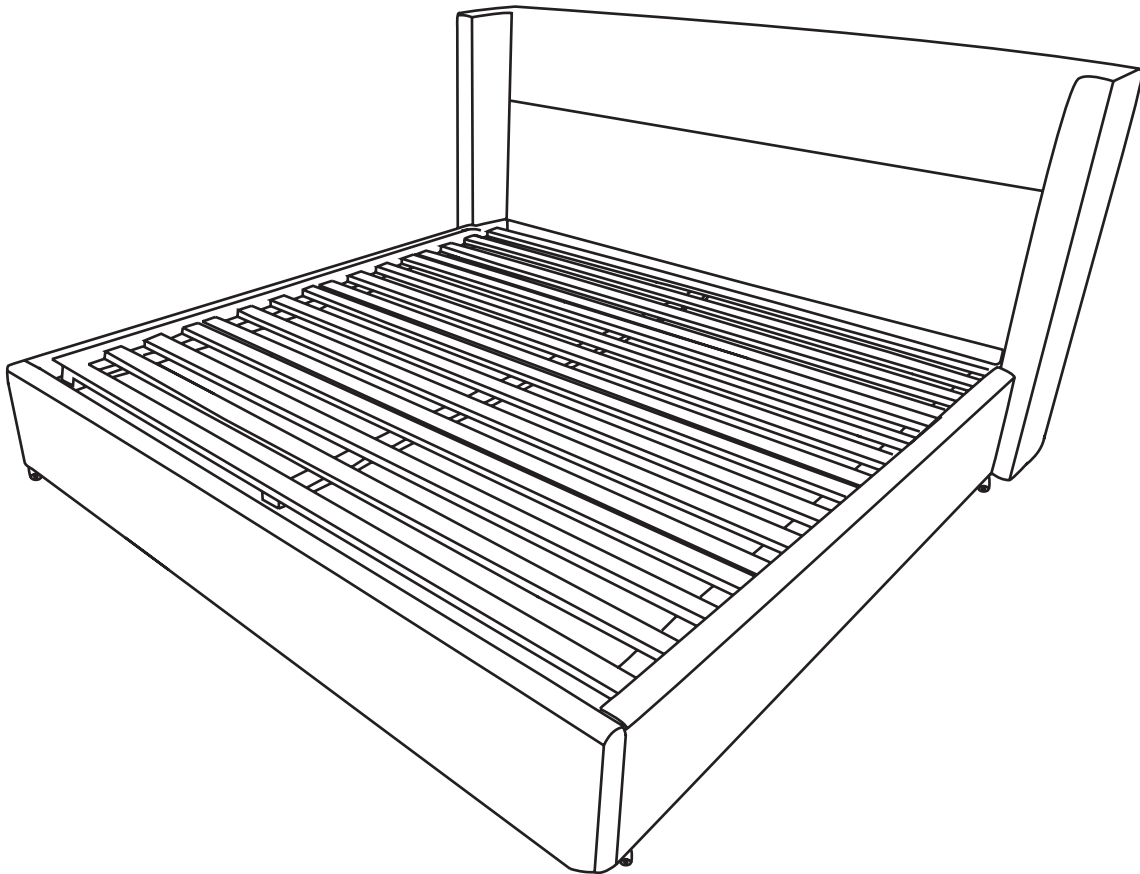

ARTICLE.

VERSION 1.0

Assembly Instructions

CALABRI

Queen/King Bed

ASSEMBLY INSTRUCTIONS

Read these instructions carefully and keep for future reference. Refer to parts inventory for guidance, and ensure you have all pieces before starting.

TIME

DIFFICULTY

OF PEOPLE

PARTS INVENTORY		
ID	DESCRIPTION	QTY
1	HEADBOARD	1
2	FOOTBOARD	1
3	LEFT SIDE RAIL	1
4	RIGHT SIDERAIL	1
5	CENTER BEAM	1

PARTS INVENTORY		
ID	DESCRIPTION	QTY
A	BRACKET 	4
B	CORNER BRACKET 	4
C	M8 × 25MM BOLT 	28
D	NUT 	4
E	ALLEN KEY 	1
F	CENTER LEG 	3
G	LEG 	6
H	M6 × 50MM BOLT 	16
I	SLATS 	4