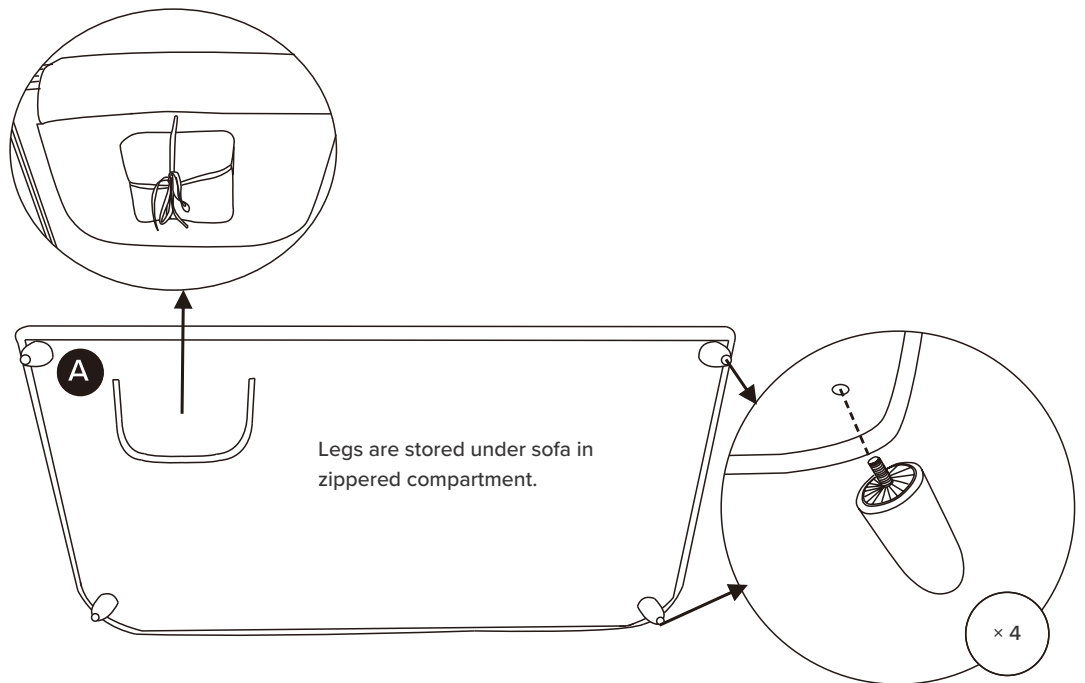

10 min

TIME

DIFFICULTY

OF PEOPLE

TOOL FREE

! Hardware may loosen over time, check the bolts regularly and tighten if necessary.

PARTS INVENTORY		
ID	DESCRIPTION	QTY
A	LEGS 	4

1

2

3

! There is a groove line can help to open storage box.

4