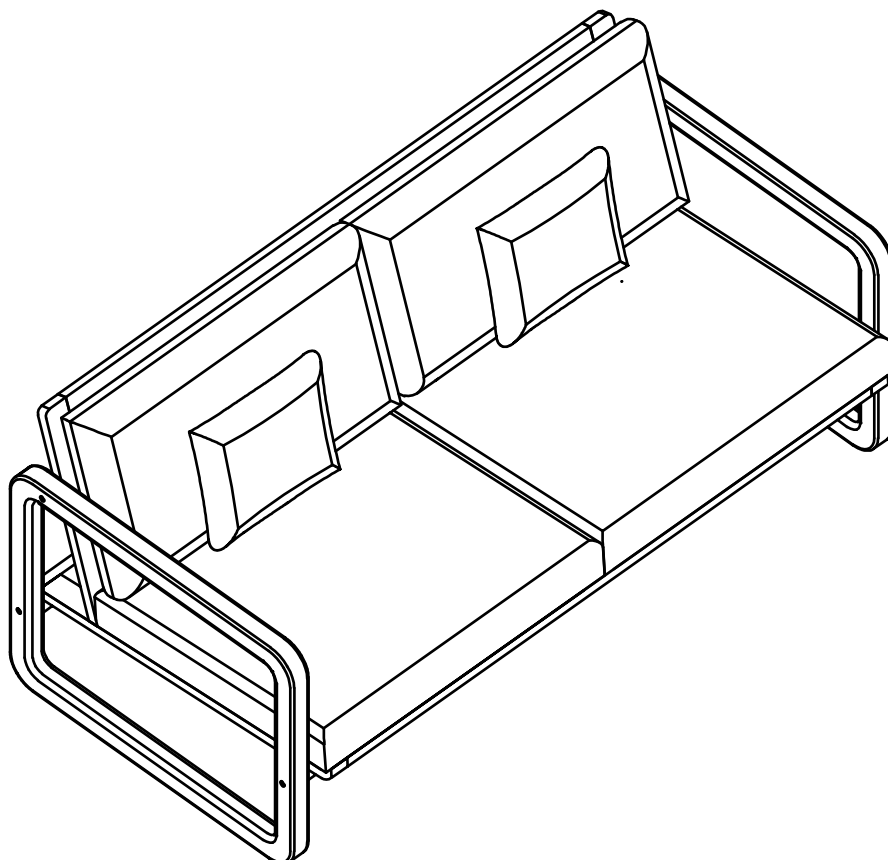

ARTICLE.

VERSION 2.0

Assembly Instructions

LAHOLM

Loveseat

ASSEMBLY INSTRUCTIONS

Read these instructions carefully and keep for future reference. Refer to parts inventory for guidance, and ensure you have all pieces before starting.

25 min

TIME

2

DIFFICULTY

OF PEOPLE

PARTS INVENTORY			
ID	DESCRIPTION		QTY
A	BASE		1
B	BACK FRAME		1
C	RIGHT ARM		1
D	LEFT ARM		1
E	CENTER LEG		1
F	SEAT CUSHION		2
G	BACK CUSHION		2
H	SIDE CUSHION		2

TOOLS INVENTORY			
ID	DESCRIPTION		QTY
I	ALLEN KEY		1