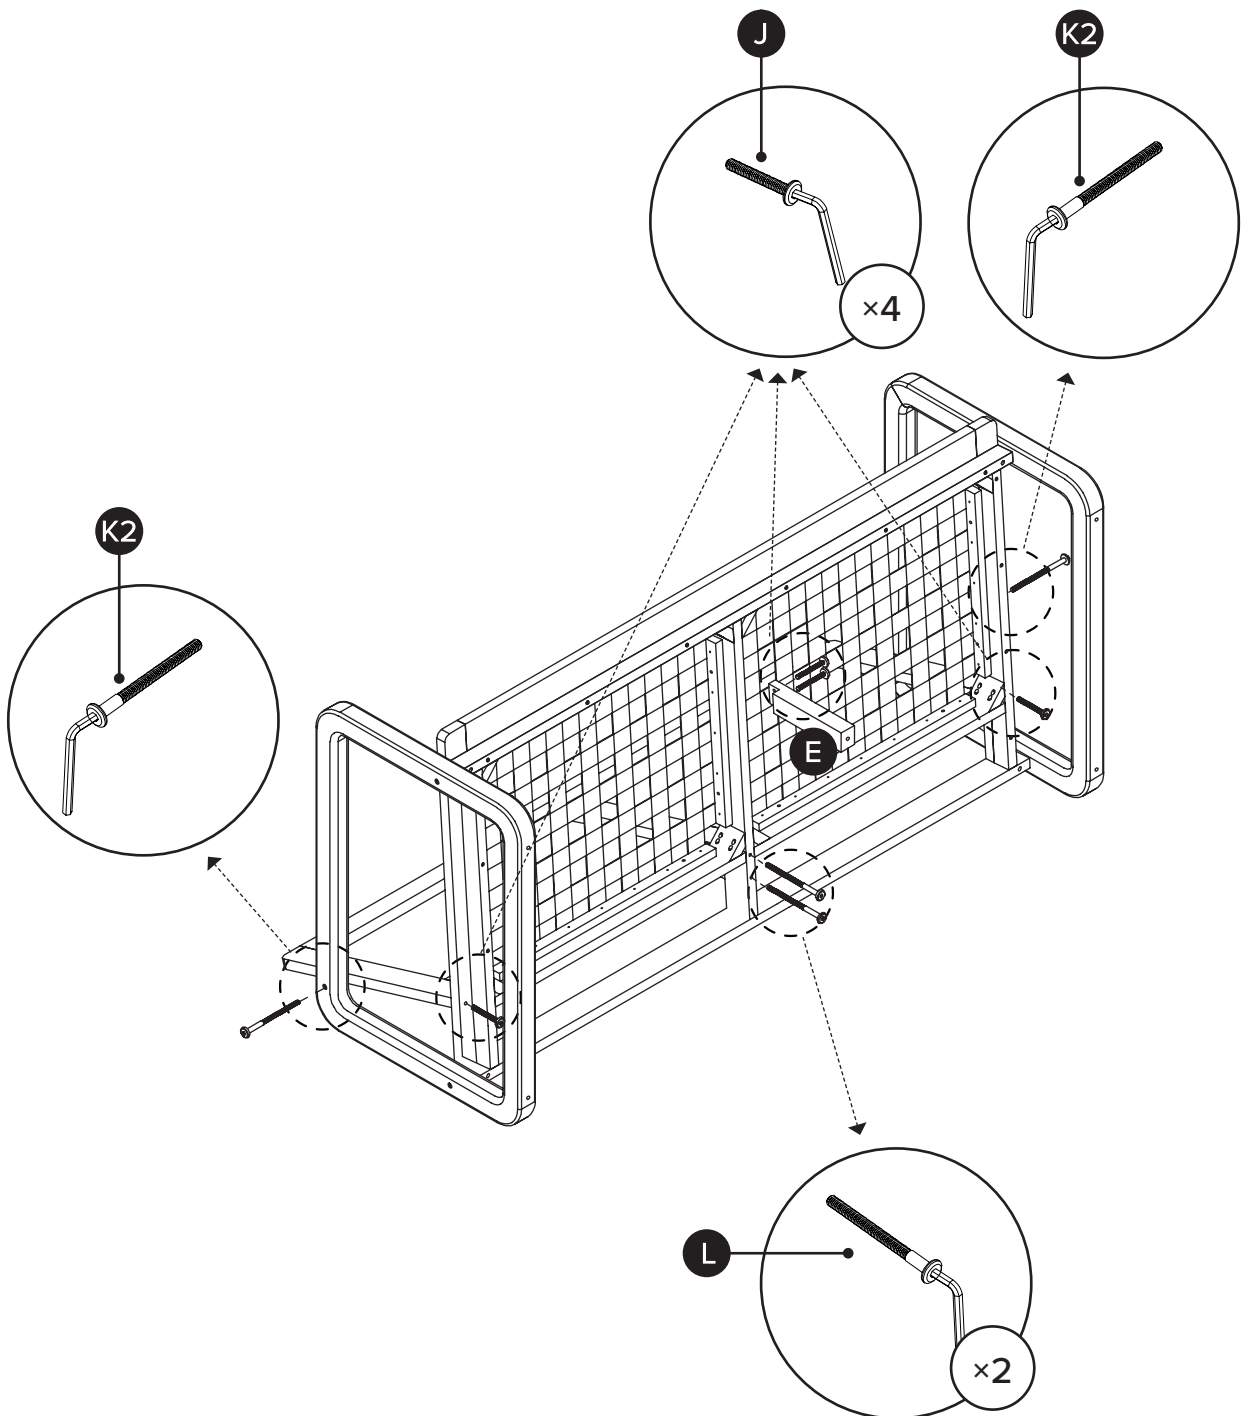

2

! Do not completely tighten bolts.