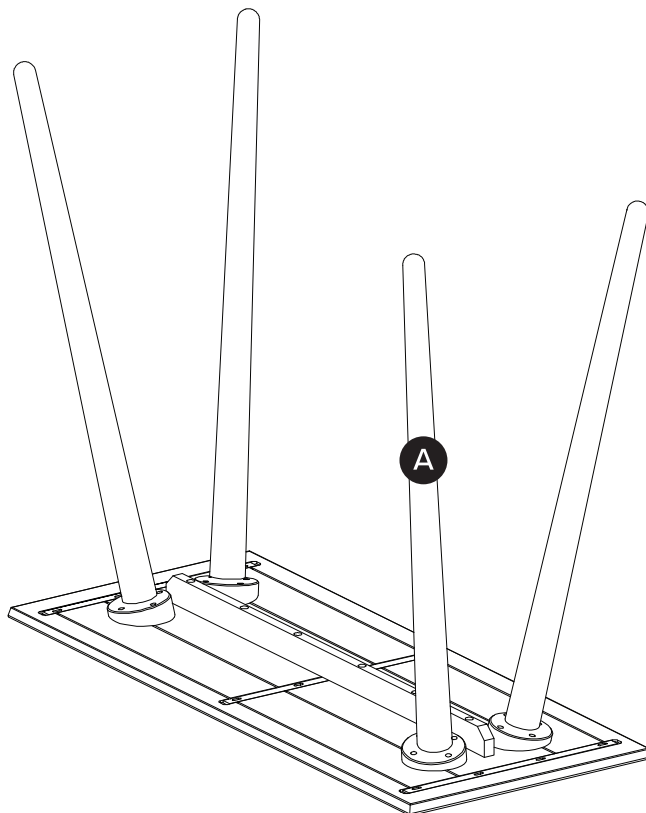

ARTICLE.

VERSION 1.1

Assembly Instructions

SENO

Rectangular Bar Table

ASSEMBLY INSTRUCTIONS

Read these instructions carefully and keep for future reference. Refer to parts inventory for guidance, and ensure you have all pieces before starting.

15 min

TIME

OF PEOPLE

DIFFICULTY

PARTS INVENTORY		
ID	DESCRIPTION	QTY
A	LEG	4

1

! Remove the protection on the leg bolt before assembling