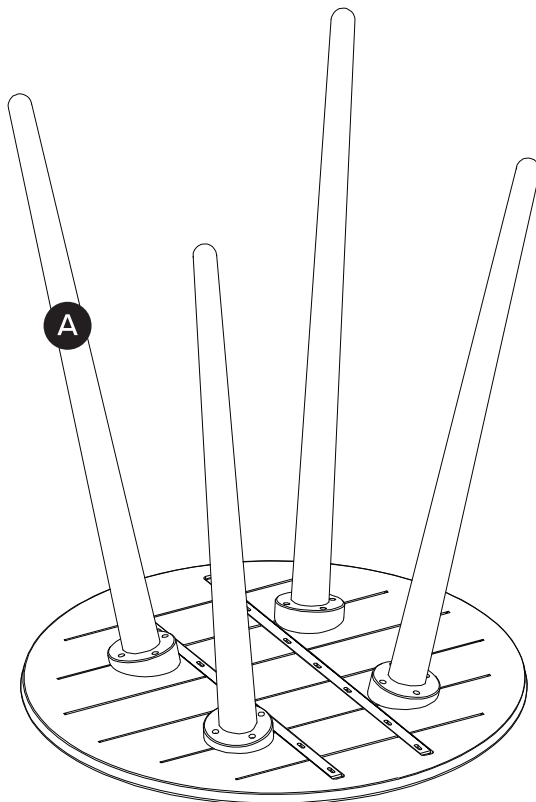

ARTICLE.

VERSION 1.1

Assembly Instructions

SENO

Round Bar Table

ASSEMBLY INSTRUCTIONS

Read these instructions carefully and keep for future reference. Refer to parts inventory for guidance, and ensure you have all pieces before starting.

15 min

TIME

OF PEOPLE

DIFFICULTY

PARTS INVENTORY		
ID	DESCRIPTION	QTY
A	LEG	4

1

! Remove the protection on the leg bolt before assembling