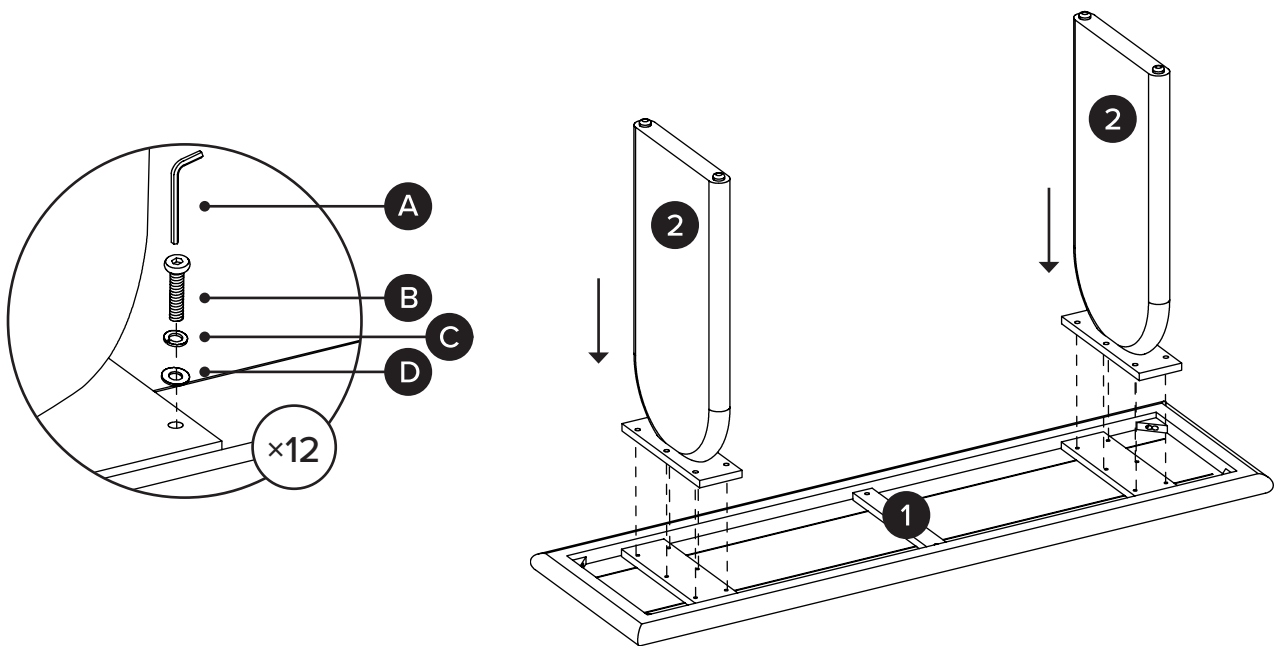

TIME

OF PEOPLE

DIFFICULTY

PARTS INVENTORY		
ID	DESCRIPTION	QTY
1	TABLE TOP 	1
2	LEG 	2

PARTS INVENTORY		
ID	DESCRIPTION	QTY
A	ALLEN KEY 	1
B	M8 x 40MM BOLT 	12
C	LOCK WASHER 	12
D	WASHER 	12

i

1

2

! Adjust leveler to balance the products.