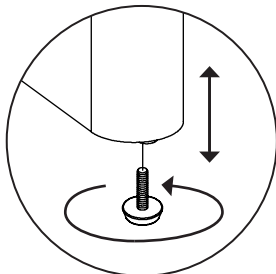

TIME

OF PEOPLE

DIFFICULTY

PARTS INVENTORY		
ID	DESCRIPTION	QTY
1	TABLE TOP 	1
2	LEG 	2

PARTS INVENTORY		
ID	DESCRIPTION	QTY
A	ALLEN KEY 	1
B	M8 x 40MM BOLT 	12
C	LOCK WASHER 	12
D	WASHER 	12

i

1

2

! Adjust leveler to balance the products.