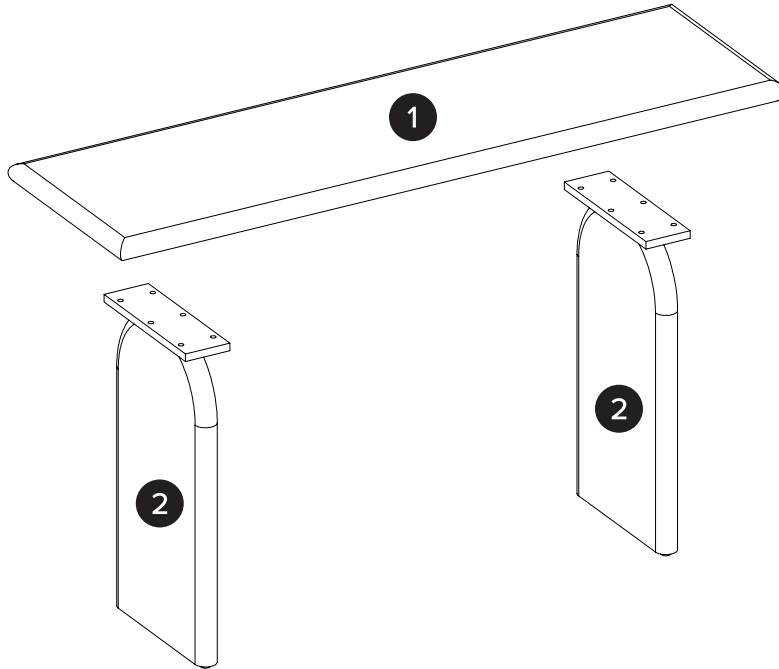

TIME

OF PEOPLE

DIFFICULTY

PARTS INVENTORY		
ID	DESCRIPTION	QTY
1	TABLE TOP 	1
2	LEG 	2

PARTS INVENTORY		
ID	DESCRIPTION	QTY
A	ALLEN KEY 	1
B	M8 x 40MM BOLT 	12
C	LOCK WASHER 	12
D	WASHER 	12

i

1

2

! Adjust leveler to balance the products.