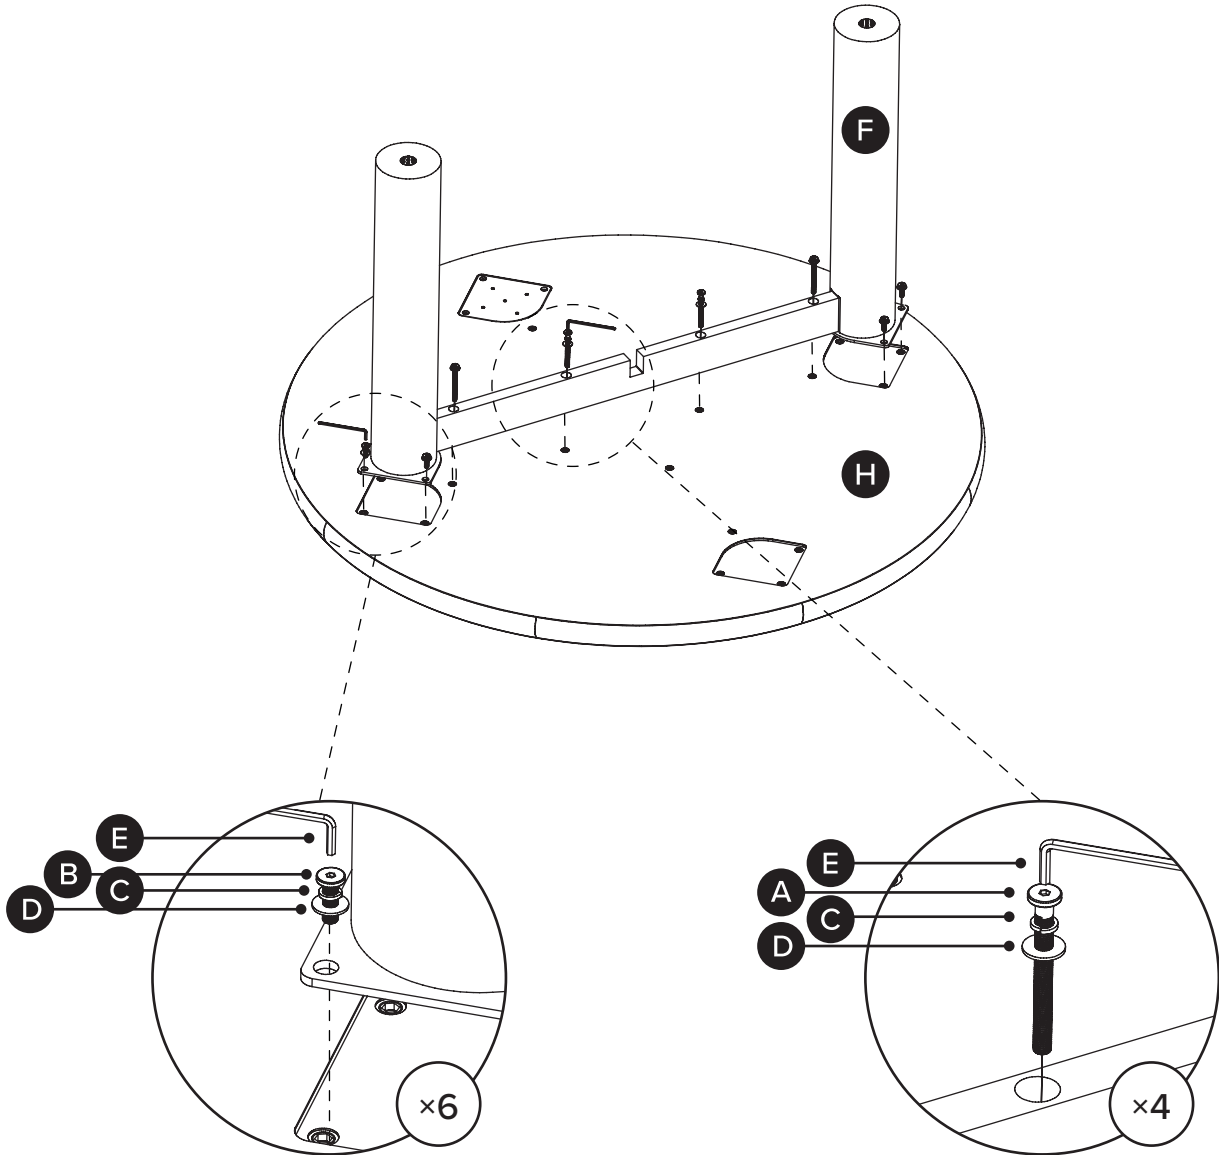

10 min

TIME

OF PEOPLE

2

DIFFICULTY

PARTS INVENTORY		
ID	DESCRIPTION	QTY
A	M8 x 80MM BOLT 	8
B	M8 x 25MM BOLT 	12
C	LOCK WASHER 	20
D	WASHER 	20
E	ALLEN KEY 	1
F	LEG 1 	1
G	LEG 2 	1
H	TABLE TOP 	1

2

4

5

! Adjust leveler legs as needed.