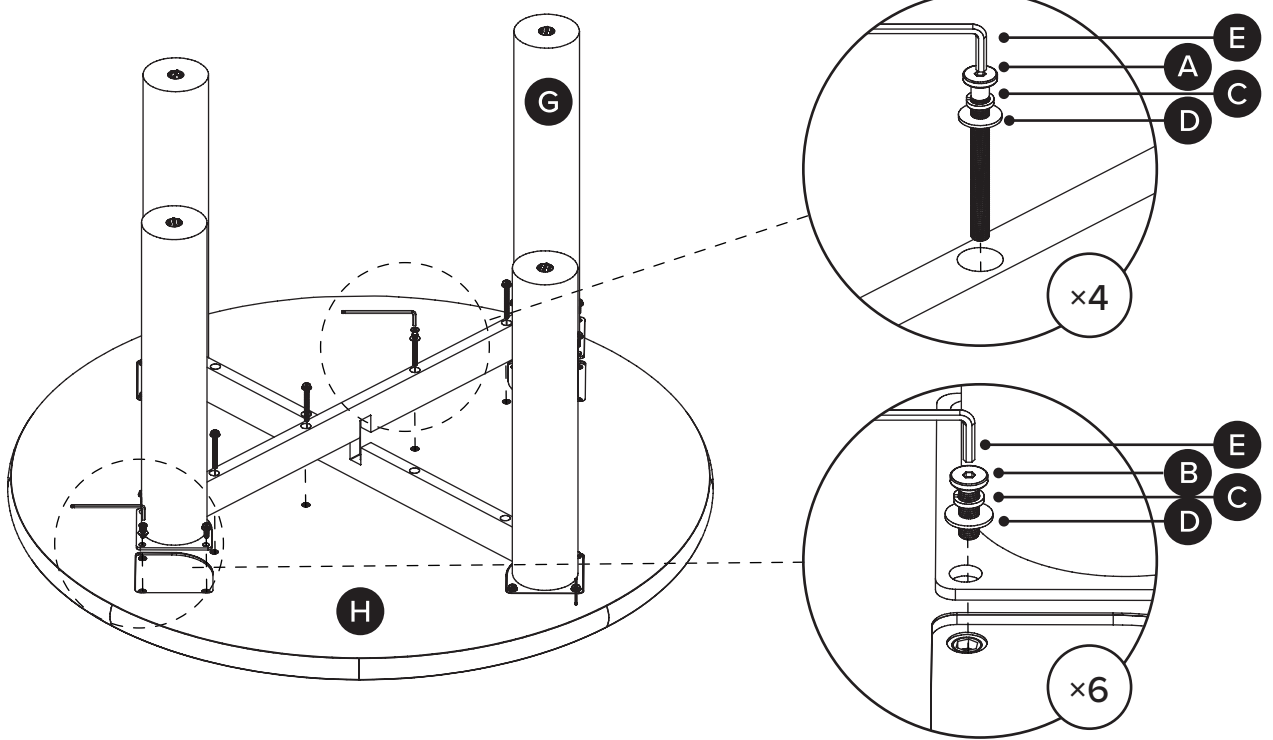

10 min

TIME

OF PEOPLE

2

DIFFICULTY

PARTS INVENTORY		
ID	DESCRIPTION	QTY
A	M8 x 80MM BOLT 	8
B	M8 x 25MM BOLT 	12
C	LOCK WASHER 	20
D	WASHER 	20
E	ALLEN KEY 	1
F	LEG 1 	1
G	LEG 2 	1
H	TABLE TOP 	1

2

4

5

! Adjust leveler legs as needed.