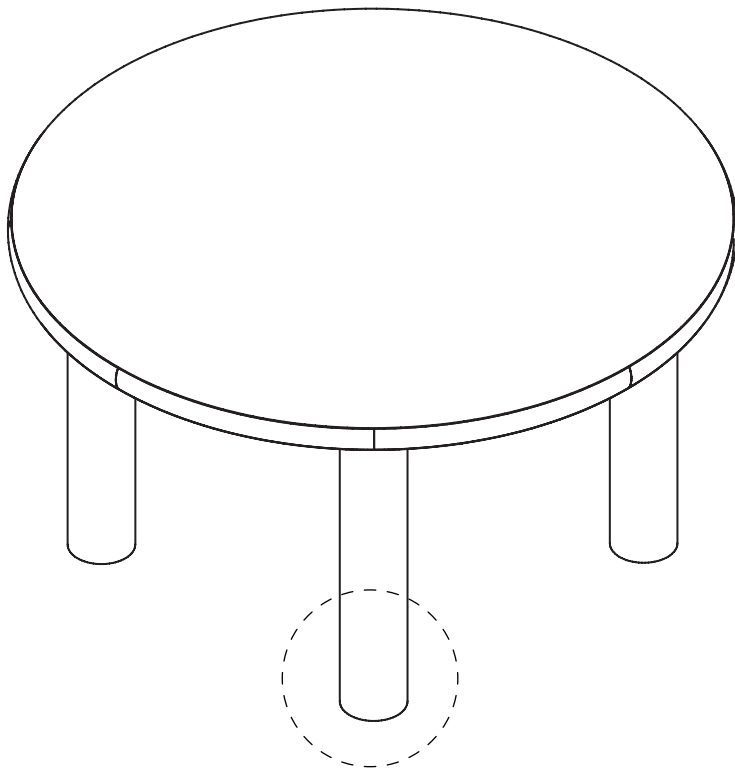

! Adjust leveler legs as needed.