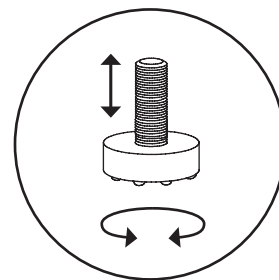

! Adjust leveler legs as needed.