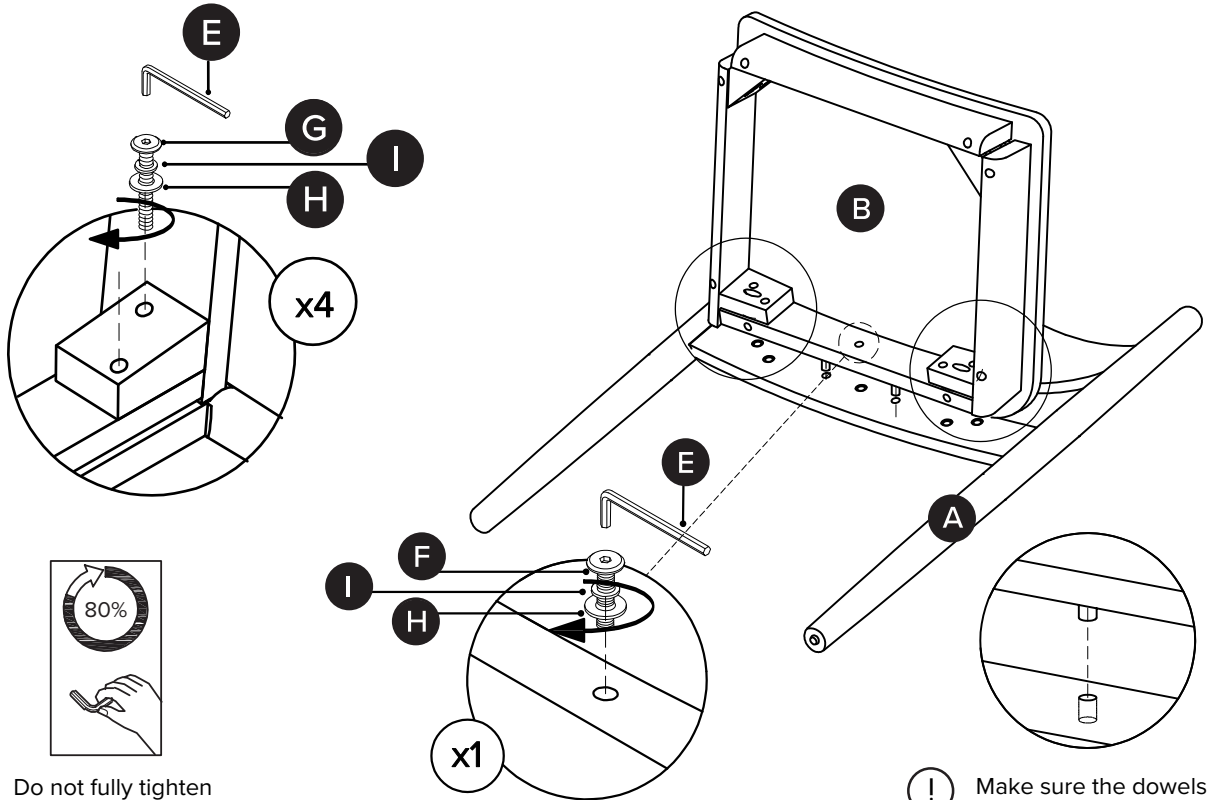

TIME

OF PEOPLE

DIFFICULTY

PARTS INVENTORY		
ID	DESCRIPTION	QTY
A	BACK FRAME 	1
B	SEAT FRAME 	1
C	FRONT LEFT LEG 	1
D	FRONT RIGHT LEG 	1
E	ALLEN KEY 	1
F	M6 × 40MM BOLT 	1
G	M6 × 60MM BOLT 	8
H	M6 WASHER 	9
I	LOCK WASHER 	9
J	FELT STICKER 	12

1

! Please ensure to put components on a flat and soft surface such as a cardboard or a rug.

! Do not fully tighten bolts until all bolts are placed properly.

! Make sure the dowels placed inside the hole properly.