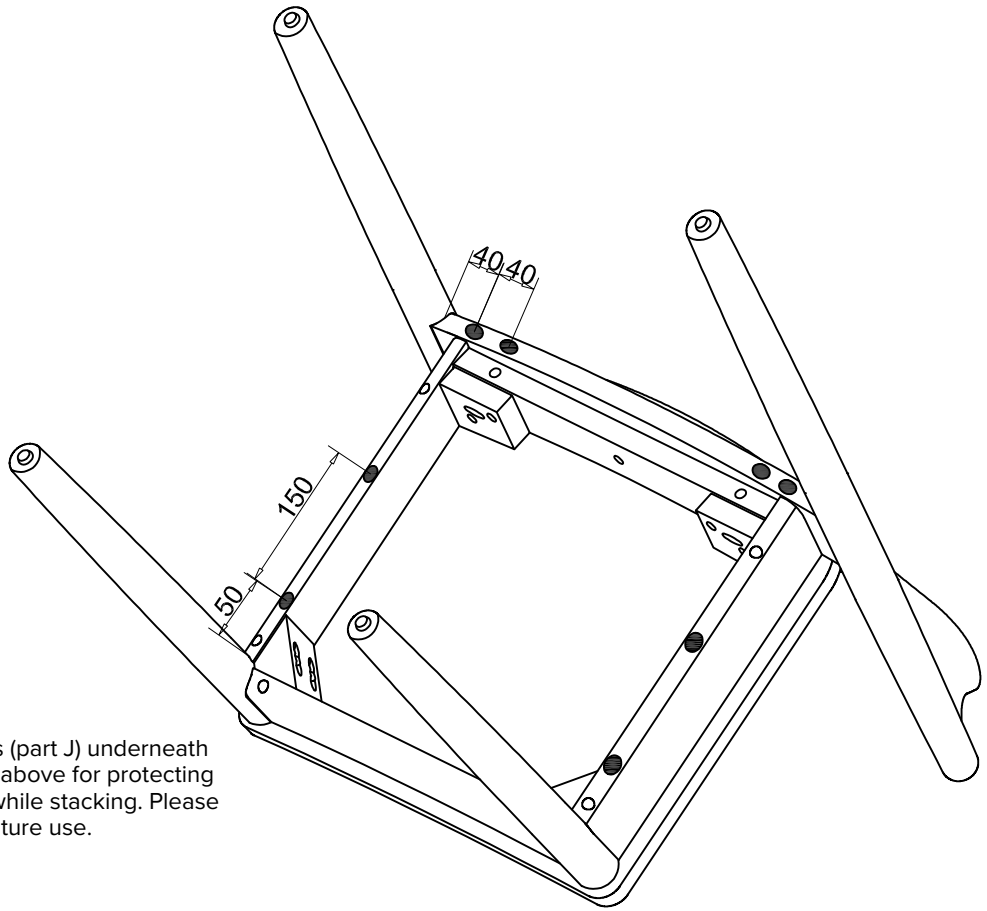

5

! Paste 8 pieces of the felts (part J) underneath the chair seat as position above for protecting the seat of bottom chair while stacking. Please keep 4 extra pieces for future use.

6