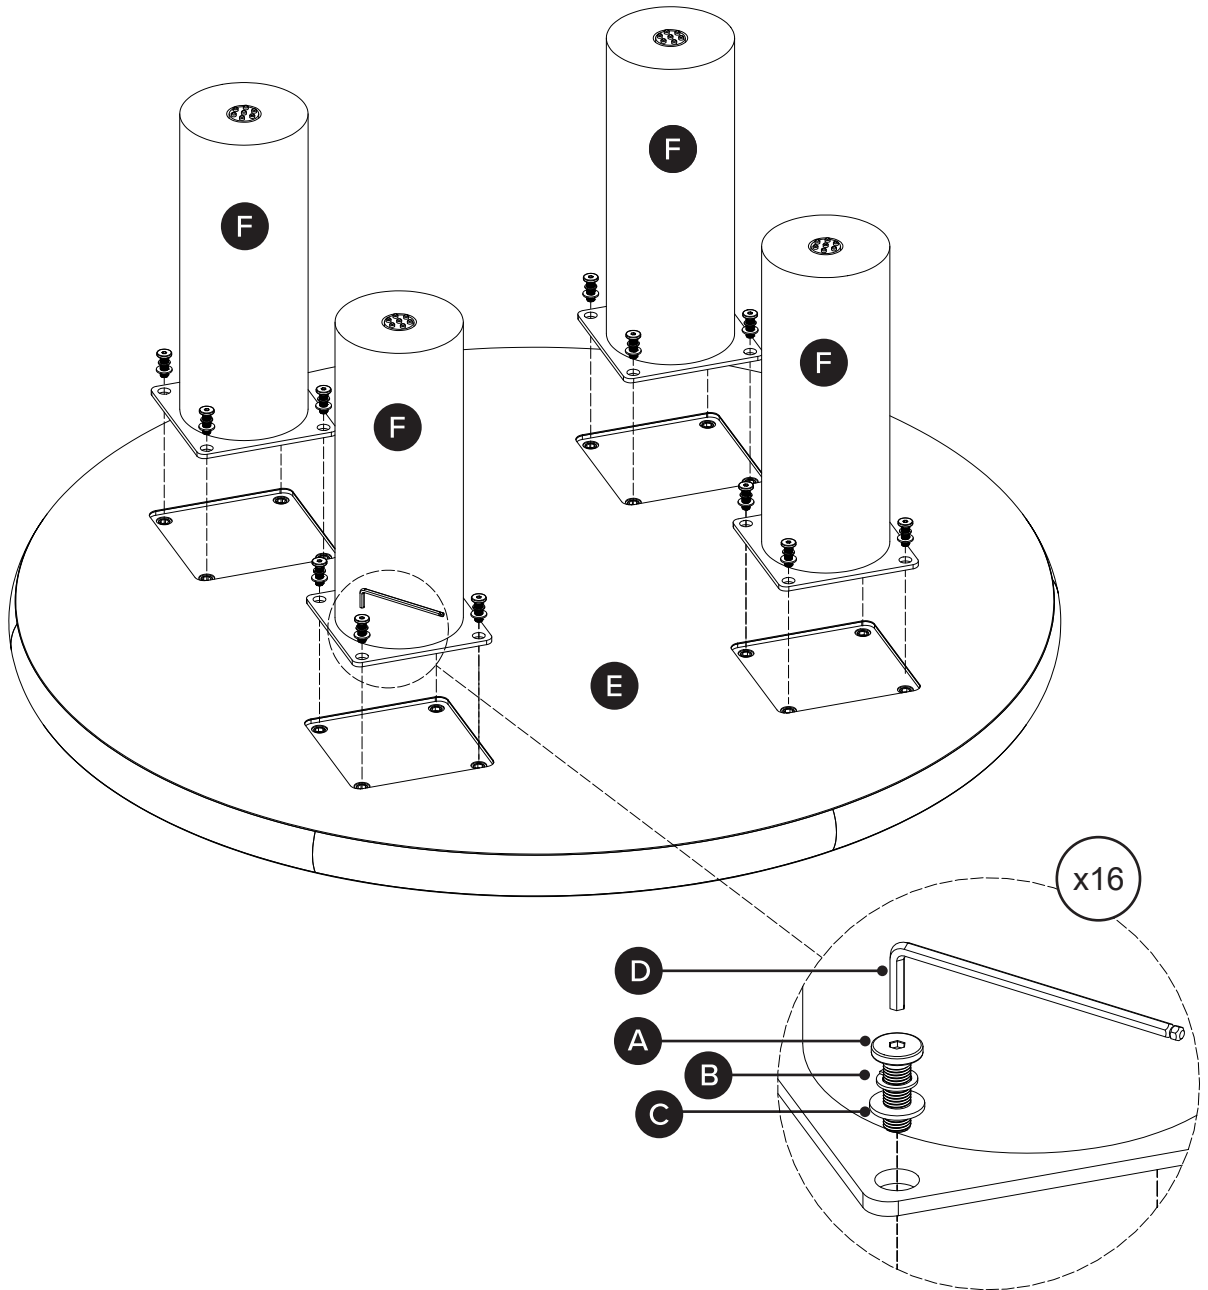

# OF PEOPLE

DIFFICULTY

PARTS INVENTORY		
ID	DESCRIPTION	QTY
A	M8 x 25MM BOLT 	16
B	LOCK WASHER 	16
C	WASHER 	16
D	ALLEN KEY 	1
E	TABLE TOP 	1
F	LEG 	4

1

2

---

ⓘ Adjust leveler legs as needed.