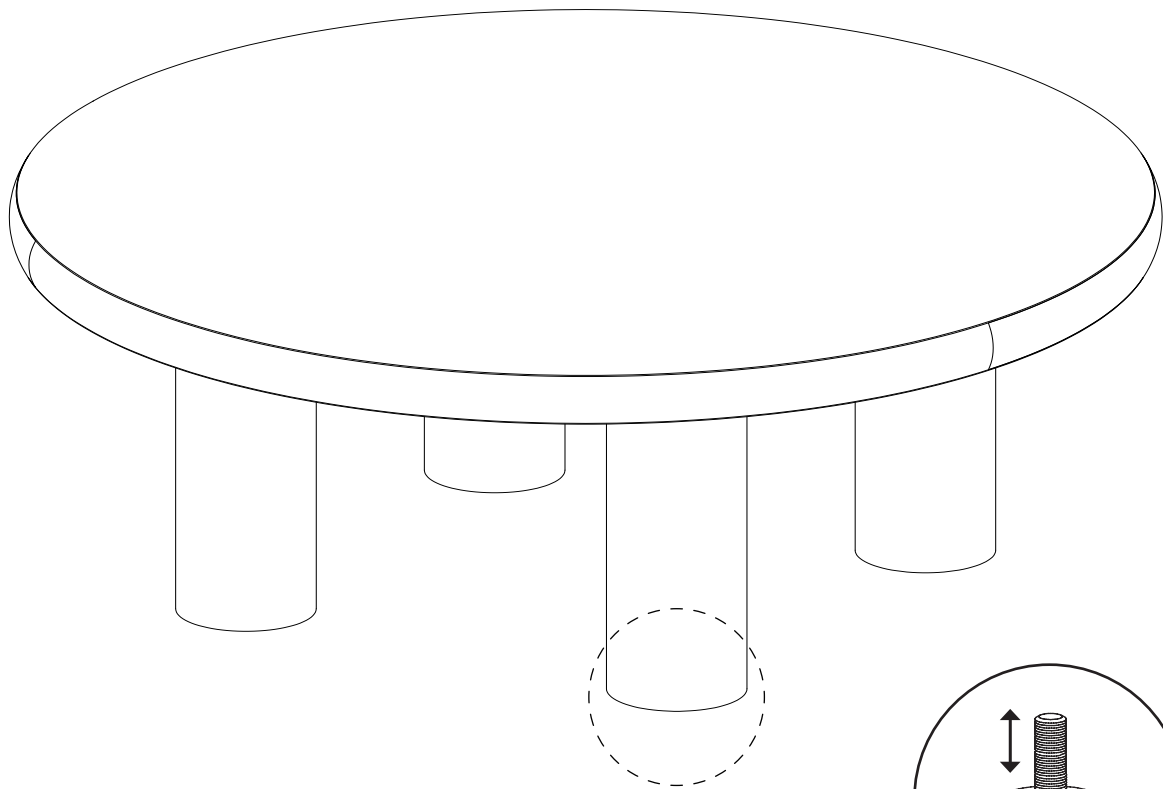

# OF PEOPLE

DIFFICULTY

PARTS INVENTORY		
ID	DESCRIPTION	QTY
A	M8 x 25MM BOLT 	16
B	LOCK WASHER 	16
C	WASHER 	16
D	ALLEN KEY 	1
E	TABLE TOP 	1
F	LEG 	4

1

2

---

ⓘ Adjust leveler legs as needed.