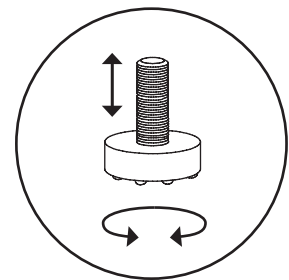

# OF PEOPLE

DIFFICULTY

PARTS INVENTORY		
ID	DESCRIPTION	QTY
A	M8 x 25MM BOLT 	16
B	LOCK WASHER 	16
C	WASHER 	16
D	ALLEN KEY 	1
E	TABLE TOP 	1
F	LEG 	4

1

2

---

ⓘ Adjust leveler legs as needed.