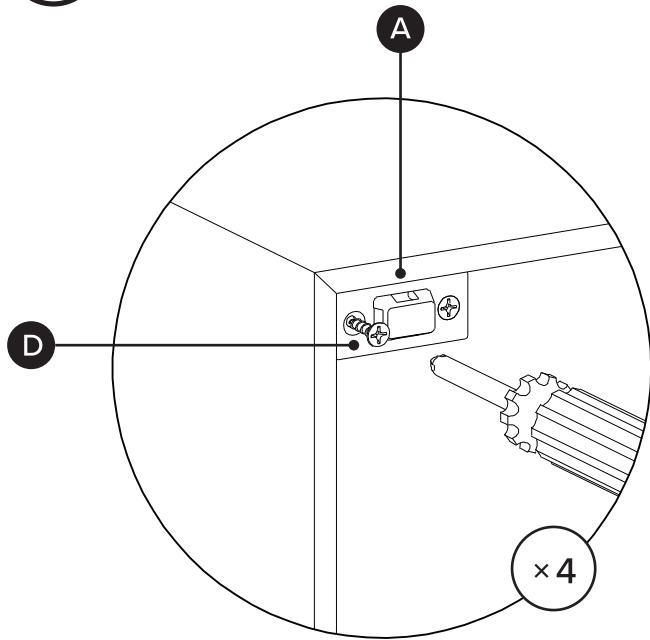

# OF PEOPLE

DIFFICULTY

REQUIRED TOOL  
8MM / 5/16" DRILL BIT

REQUIRED TOOL

31		
ID	DESCRIPTION	QTY
<b>A</b>	BRACKET 	4
<b>B</b>	M8 × 51MM PLUG 	4
<b>C</b>	M6 × 70MM SCREW 	4
<b>D</b>	M4 × 20MM SCREW 	4
<b>E</b>	STRAP 	2

Hardware (B/C) to attach brackets to wall is designed for drywall. To attach this unit to another type of wall, consult with your local hardware store.

1

Attach pair of brackets to top corners of the back of the unit.