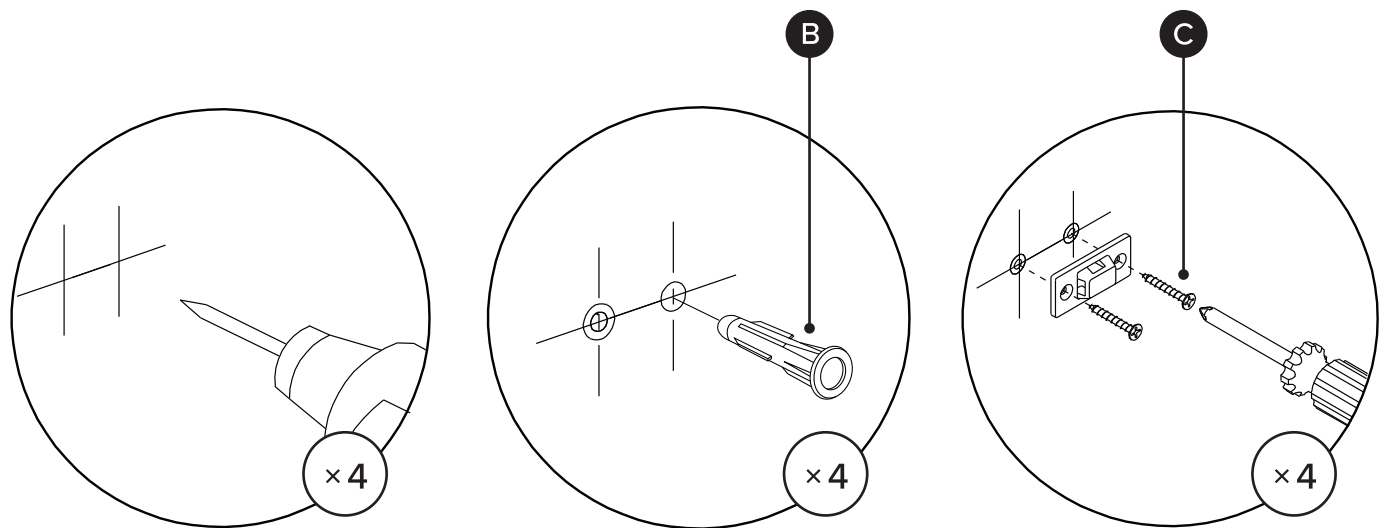

Hardware (B/C) to attach brackets to wall is designed for drywall. To attach this unit to another type of wall, consult with your local hardware store.

1

Attach pair of brackets to top corners of the back of the unit.

2

Mark on wall where second pair of brackets should be placed.

3

Drill holes in wall using 8mm / 5/16" drill bit.

4A

Align brackets on unit  
with brackets on wall.

4B

Pull strap down until it snap-locks