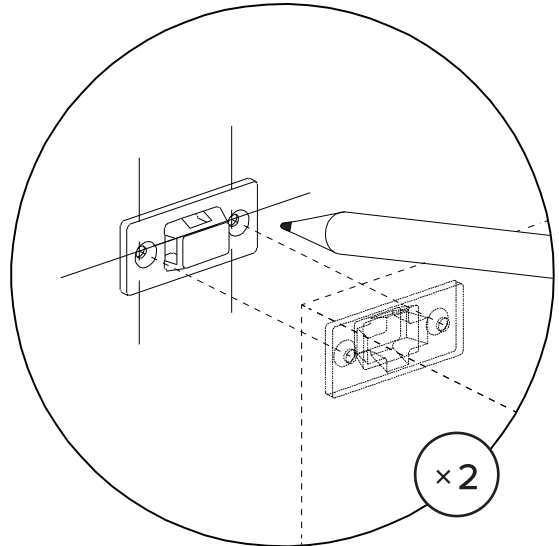

Mark on wall where second pair of brackets should be placed.

3