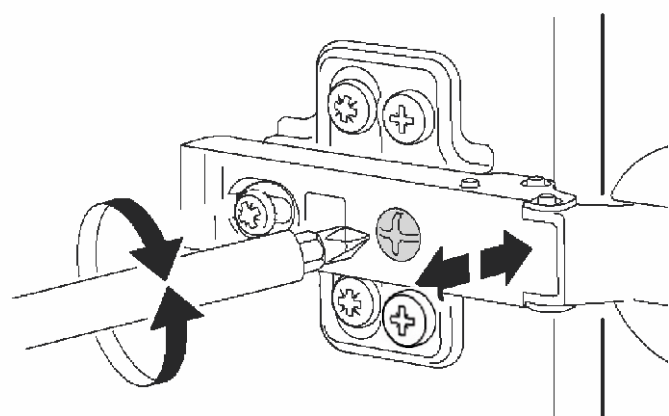

DOOR ADJUSTMENT INSTRUCTIONS

! During shipping, the doors of your cabinet may have shifted slightly. This can easily be corrected by tightening a few screws. Always start by adjusting the top hinge on the affected door.

1A

If the door is crooked, adjust hinge(s) up or down: