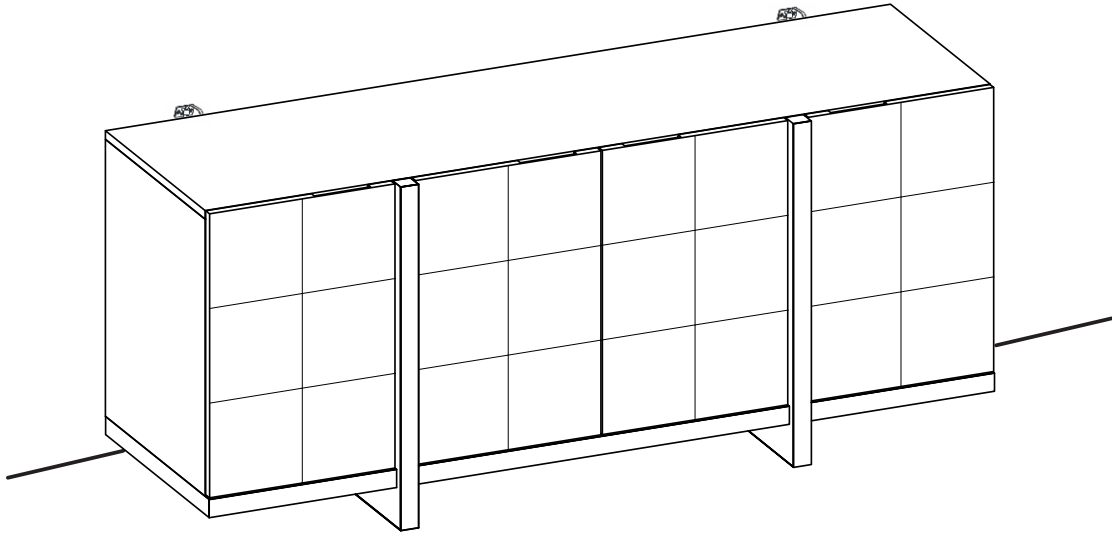

2

Mark on wall where second pair of brackets should be placed.

3

Drill holes in wall using 8mm / 5/16" drill bit.

4A

Align brackets on unit  
with brackets on wall.

4B

Pull strap down until it snap-locks