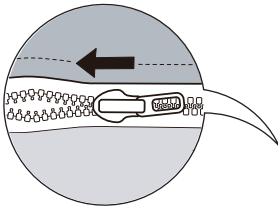

TIME

OF PEOPLE

DIFFICULTY

REQUIRED TOOL

PARTS INVENTORY		
ID	DESCRIPTION	QTY
A	SOFA	1
B	METAL LEG BAR 	2
C	CENTER LEG 	2
D	SMALL ALLEN KEY 	1
E	M10 x25MM BOLT 	4
F	M5x40MM SCREW 	4

1

2

Attach the zipper on the back cushion to the zipper on the back frame.