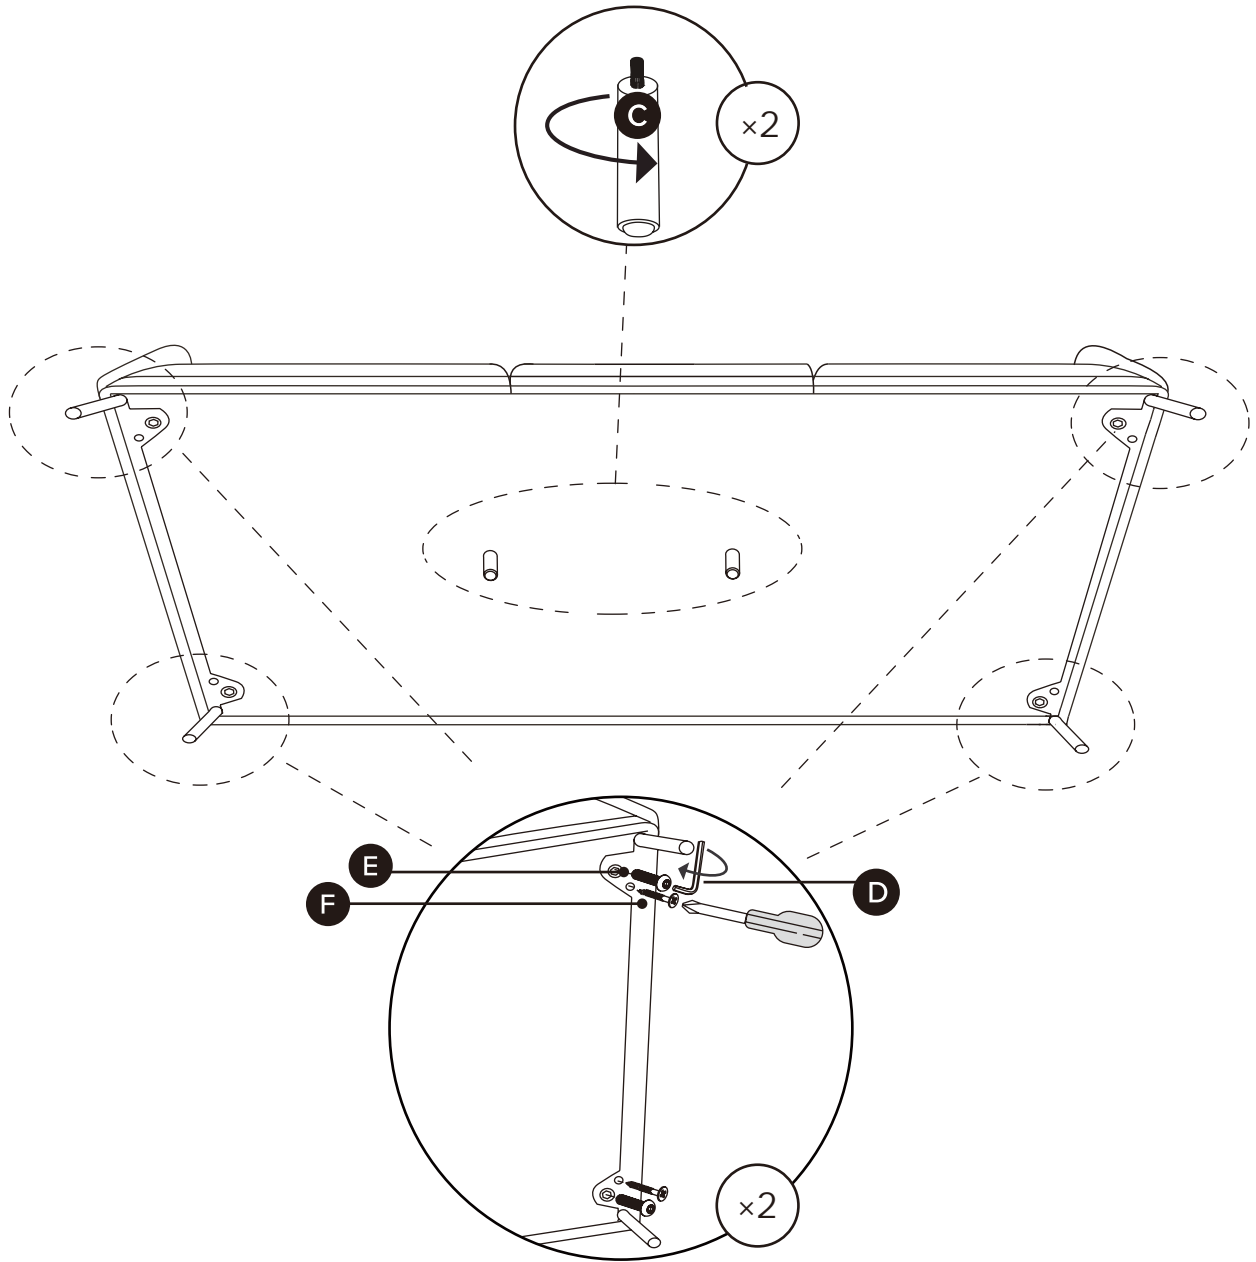

TIME

OF PEOPLE

DIFFICULTY

REQUIRED TOOL

PARTS INVENTORY		
ID	DESCRIPTION	QTY
A	SOFA	1
B	METAL LEG BAR 	2
C	CENTER LEG 	2
D	SMALL ALLEN KEY 	1
E	M10 x25MM BOLT 	4
F	M5x40MM SCREW 	4

1

2

Attach the zipper on the back cushion to the zipper on the back frame.