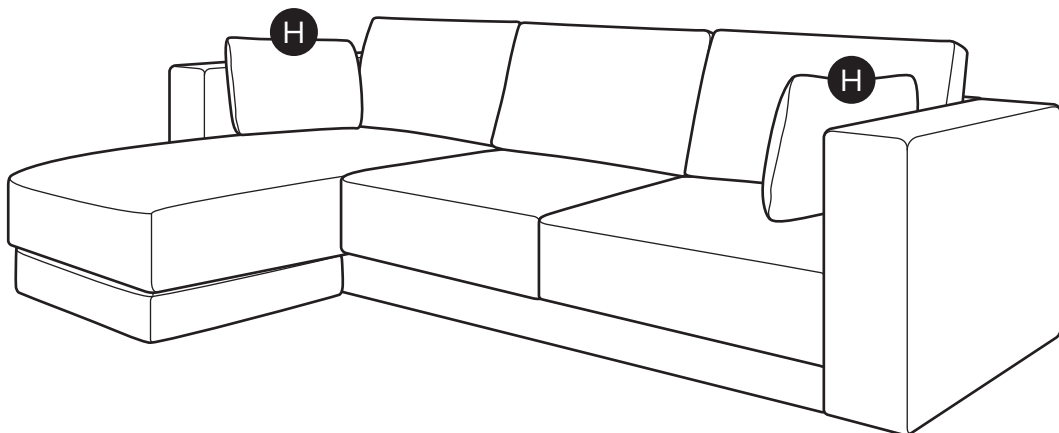

1 — LEFT SECTIONAL SOFA

Attach all connectors at the same time.

2

! Place the armrest into position as shown by carefully align the metal plates and connects at both ends.

3

4

5

6

Assembly is now complete and the product is ready for use.

RIGHT SECTIONAL SOFA

! Remove clips from left side of chaise section (B) and reattach in a downward facing position.

2

! Remove clips from right side of chaise section (B) and reattach in a upward facing position.