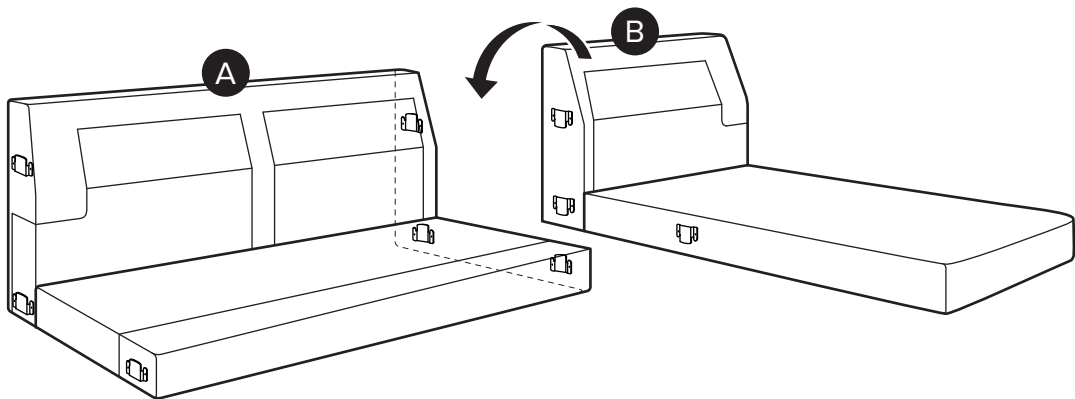

Attach all connectors at the same time.