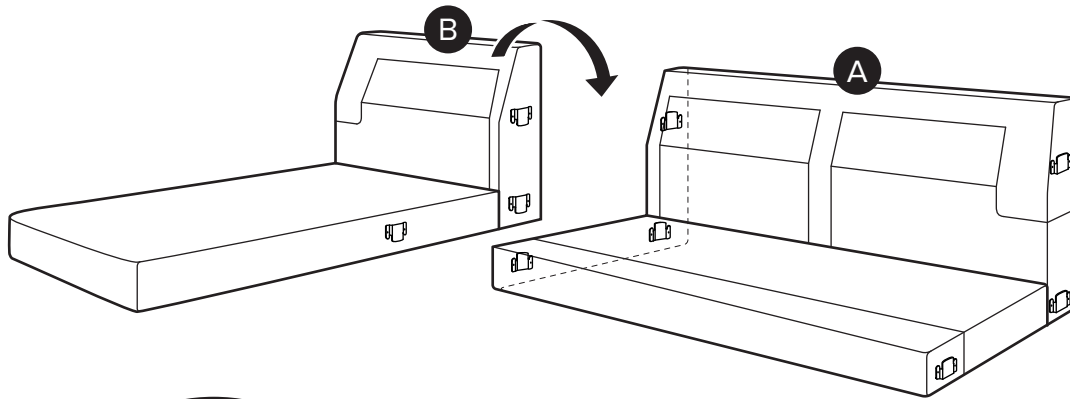

20 min

TIME

2

DIFFICULTY

OF PEOPLE

PARTS INVENTORY		
ID	DESCRIPTION	QTY
A	SOFA FRAME	1
B	CHAISE FRAME	1
C	LEFT ARMREST	1
D	RIGHT ARMREST	1
E	SOFA SEAT	2
F	CHAISE SEAT	1
G	BACKREST CUSHION	3
H	PILLOW	2
I	ALLEN KEY	1

1 — LEFT SECTIONAL SOFA

Attach all connectors at the same time.

2

! Place the armrest into position as shown by carefully align the metal plates and connects at both ends.

3

4

5

6