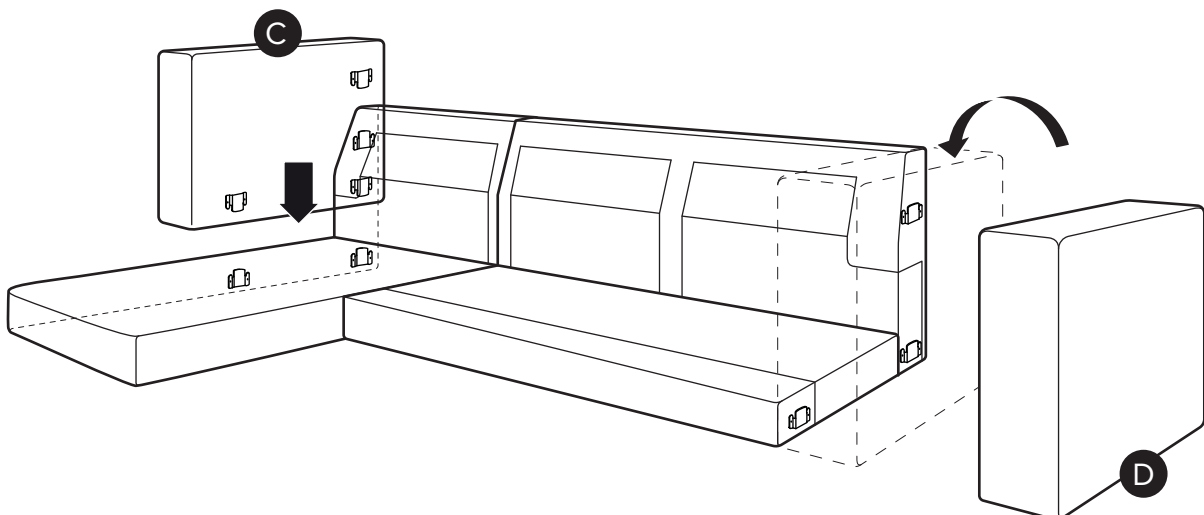

20 min

TIME

2

DIFFICULTY

OF PEOPLE

PARTS INVENTORY		
ID	DESCRIPTION	QTY
A	SOFA FRAME	1
B	CHAISE FRAME	1
C	LEFT ARMREST	1
D	RIGHT ARMREST	1
E	SOFA SEAT	2
F	CHAISE SEAT	1
G	BACKREST CUSHION	3
H	PILLOW	2
I	ALLEN KEY	1

1 — LEFT SECTIONAL SOFA

Attach all connectors at the same time.

2

! Place the armrest into position as shown by carefully align the metal plates and connects at both ends.

3

4

5

6