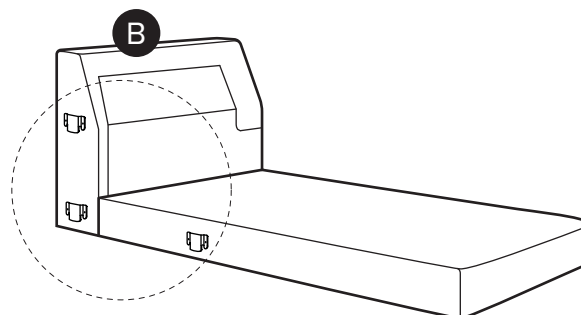

1 — LEFT SECTIONAL SOFA

Attach all connectors at the same time.

2

! Place the armrest into position as shown by carefully align the metal plates and connects at both ends.

3

4

5

6

Assembly is now complete and the product is ready for use.

RIGHT SECTIONAL SOFA

! Remove clips from left side of chaise section (B) and reattach in a downward facing position.

2

! Remove clips from right side of chaise section (B) and reattach in a upward facing position.