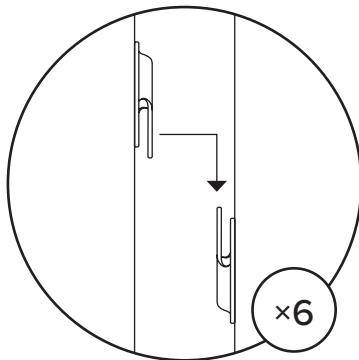

20 min

TIME

2

DIFFICULTY

OF PEOPLE

PARTS INVENTORY		
ID	DESCRIPTION	QTY
A	SOFA FRAME	1
B	CHAISE FRAME	1
C	LEFT ARMREST	1
D	RIGHT ARMREST	1
E	SOFA SEAT	2
F	CHAISE SEAT	1
G	BACKREST CUSHION	3
H	PILLOW	2
I	ALLEN KEY	1

1 — LEFT SECTIONAL SOFA

Attach all connectors at the same time.

2

! Place the armrest into position as shown by carefully align the metal plates and connects at both ends.

3

4

5

6