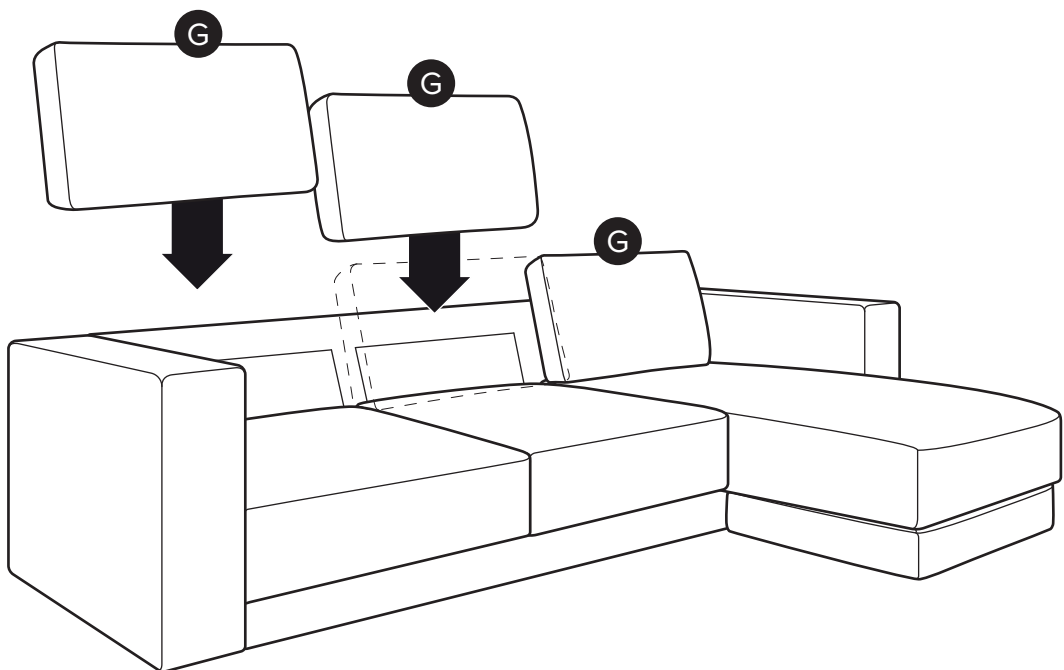

1 — LEFT SECTIONAL SOFA

Attach all connectors at the same time.

2

! Place the armrest into position as shown by carefully align the metal plates and connects at both ends.

3

4

5

6

Assembly is now complete and the product is ready for use.

RIGHT SECTIONAL SOFA

! Remove clips from left side of chaise section (B) and reattach in a downward facing position.

2

! Remove clips from right side of chaise section (B) and reattach in a upward facing position.

3

Attach all connectors at the same time.

4

! Place the armrest into position as shown by carefully align the metal plates and connects at both ends.

5

6

7

8