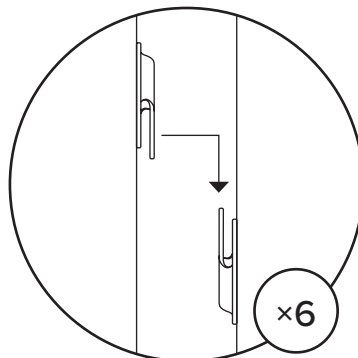

Attach all connectors at the same time.